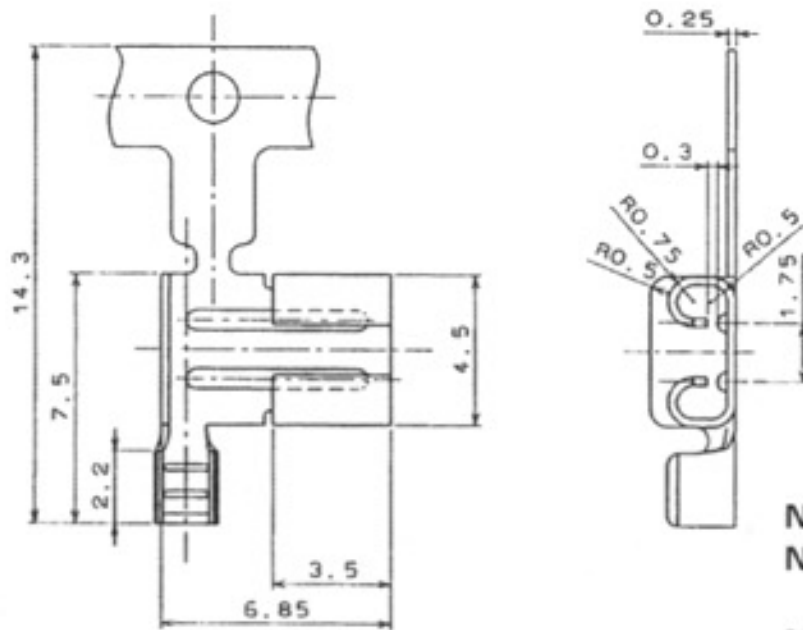

HID Lamp Sockets

● Terminals

GT15T-2022SCF

Note 1: There are 5,000 pieces per reel.

Note 2: This product is a terminal for use with GT15T-2S.

Note 3: Please use the following tools for the crimping of this product.

- Applicator AP105-GT15T-2024S
- Hand Tool HT105/GT15T-TA2022HC

● Body

GT15T-2S

After the Back Cover Has Been Mounted

A-A

● Cover

GT15T-2S-F