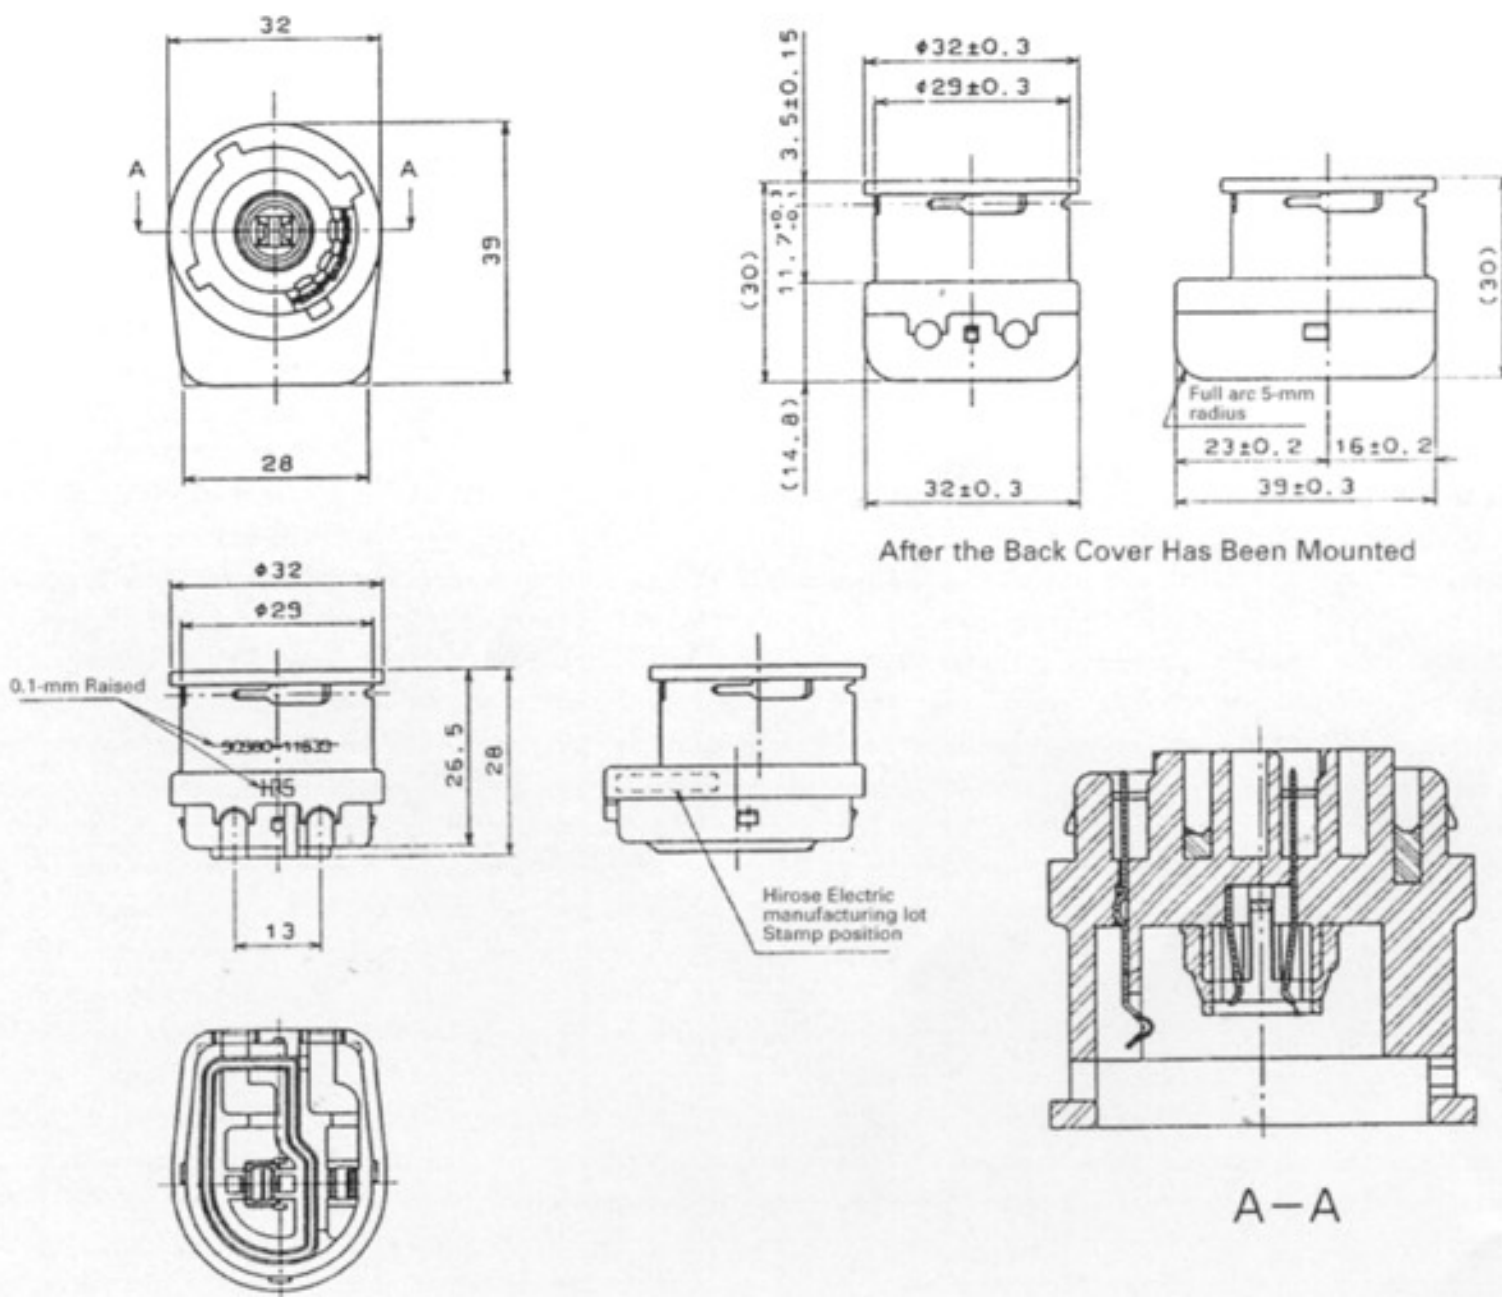

HID Lamp Sockets

● Terminals

GT15T-2022SCF

Note 1: There are 5,000 pieces per reel.

Note 2: This product is a terminal for use with GT15T-2S.

Note 3: Please use the following tools for the crimping of this product.

- Applicator AP105-GT15T-2024S
- Hand Tool HT105/GT15T-TA2022HC

● Body

GT15T-2S

After the Back Cover Has Been Mounted

A-A

● Cover

GT15T-2S-F