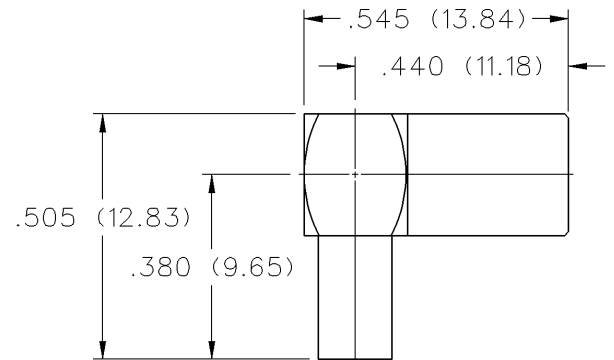

SMB - 50 Ohm Connectors

For Flexible Cable

Straight Crimp Type Bulkhead Plug - Solder or Crimp Captivated Contact

CABLE TYPE	GOLD PLATED	NICKEL PLATED
RG-161/U, 174, 179, 187, 188, 316	131-3403-401	131-3403-406
RG-316DS, 188 DS, 179 DS, 187 DS	131-3404-401	131-3404-406

Right Angle Crimp Type Plug - Captivated Contact

CABLE TYPE	GOLD PLATED	NICKEL PLATED
RG-178/U, 196	131-3402-101	131-3402-116
RG-161/U, 174, 179, 187, 188, 316	131-3403-101	131-3403-116
RG-316DS, 188 DS, 179 DS, 187 DS	131-3404-101	131-3404-116

Right Angle Crimp Type Plug - Captivated Contact

CABLE TYPE	GOLD PLATED	NICKEL PLATED
RG-58/U, 141, 303	131-3407-101	131-3407-106