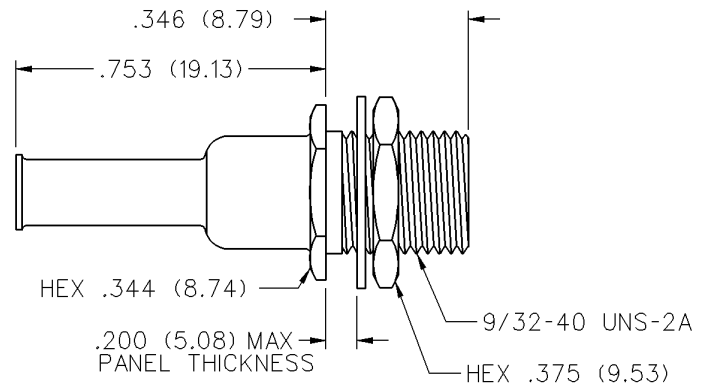

SMB - 50 Ohm Connectors

For Flexible Cable

Straight Crimp Type Bulkhead Plug - Solder or Crimp Captivated Contact

CABLE TYPE	GOLD PLATED	NICKEL PLATED
RG-161/U, 174, 179, 187, 188, 316	131-3403-401	131-3403-406
RG-316DS, 188 DS, 179 DS, 187 DS	131-3404-401	131-3404-406

Right Angle Crimp Type Plug - Captivated Contact

CABLE TYPE	GOLD PLATED	NICKEL PLATED
RG-178/U, 196	131-3402-101	131-3402-116
RG-161/U, 174, 179, 187, 188, 316	131-3403-101	131-3403-116
RG-316DS, 188 DS, 179 DS, 187 DS	131-3404-101	131-3404-116

Right Angle Crimp Type Plug - Captivated Contact

CABLE TYPE	GOLD PLATED	NICKEL PLATED
RG-58/U, 141, 303	131-3407-101	131-3407-106