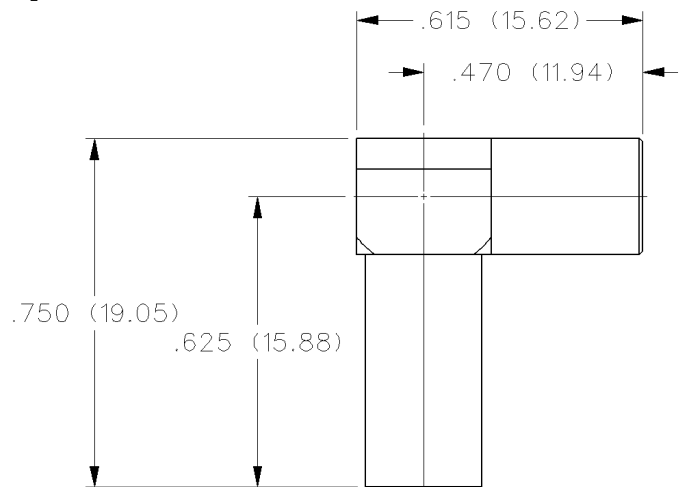

SMB - 50 Ohm Connectors

For Flexible Cable

Straight Crimp Type Bulkhead Plug - Solder or Crimp Captivated Contact

CABLE TYPE	GOLD PLATED	NICKEL PLATED
RG-161/U, 174, 179, 187, 188, 316	131-3403-401	131-3403-406
RG-316DS, 188 DS, 179 DS, 187 DS	131-3404-401	131-3404-406

Right Angle Crimp Type Plug - Captivated Contact

CABLE TYPE	GOLD PLATED	NICKEL PLATED
RG-178/U, 196	131-3402-101	131-3402-116
RG-161/U, 174, 179, 187, 188, 316	131-3403-101	131-3403-116
RG-316DS, 188 DS, 179 DS, 187 DS	131-3404-101	131-3404-116

Right Angle Crimp Type Plug - Captivated Contact

CABLE TYPE	GOLD PLATED	NICKEL PLATED
RG-58/U, 141, 303	131-3407-101	131-3407-106