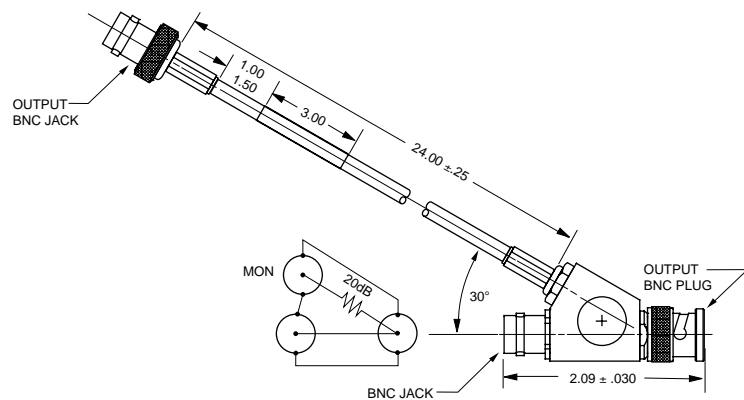

- 2.048 Mbits
- 8.448 Mbits
- 34.048 Mbits
- 139.264 Mbits CEPT 1,2,3 and 4
- 155.520 Mbits STM 1

This 75Ω network permits access to all equipment terminated at the DDF frame. The network mounts to various configurations (both horizontal and vertical), serves as an easy access to circuit rearrangements and provides for cross connects on the front or the rear.

75Ω PARALLEL NETWORK

UBJM24 BNC Panel Mount with 20dB Monitor Port

UBJ24 BNC Panel Mount, Feed-Through

75Ω PARALLEL NETWORK

105-1513 Dual Monitor Interconnect Module with 20dB Monitor Ports