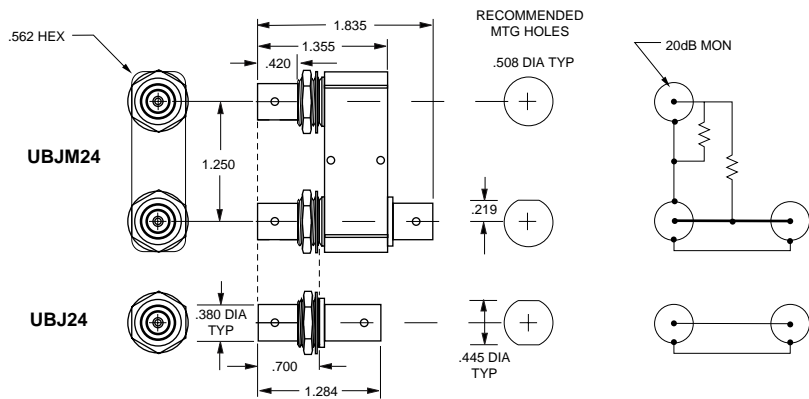

PARALLEL NETWORK WITH 20 dB MONITOR PORT

CENTRAL OFFICE PRODUCT SOLUTIONS - ALL TRUE 75 OHM

The parallel network serves as an equal level cross-connect point for coax signals conforming to the following signal formats.

- 2.048 Mbits
- 8.448 Mbits
- 34.048 Mbits
- 139.264 Mbits CEPT 1,2,3 and 4
- 155.520 Mbits STM 1

This 75Ω network permits access to all equipment terminated at the DDF frame. The network mounts to various configurations (both horizontal and vertical), serves as an easy access to circuit rearrangements and provides for cross connects on the front or the rear.

75Ω PARALLEL NETWORK

UBJM24 BNC Panel Mount with 20dB Monitor Port

UBJ24 BNC Panel Mount, Feed-Through

75Ω PARALLEL NETWORK

105-1513 Dual Monitor Interconnect Module with 20dB Monitor Ports