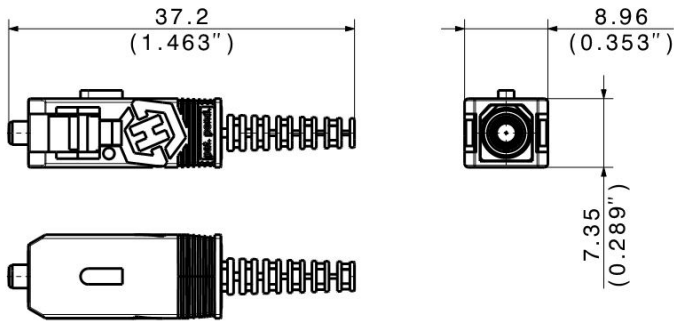

PS12_SCMS_0000_O109E_XX.X_M0

Description

12 pigtail set, SC-HQ BTW, MM, fiber 0.9mm_XX.X_fiber colour EN / IEC, OM1

Features	Features
- Push-pull connector	
- One-piece design for easy and quick termination	
- High mechanical and thermal resistance according to Telcordia GR-326-CORE	

Technical Data

General Data

Description	Values
General Typ	SC pigtail
Operation temperature	-40 up to 85°C
RoHS compliant 2001/65/EU	Yes
REACH compliant	Yes

Connector left

Description	Values
Connector typ	SC pigtail
Polish	UPC
Color Housing	Black
Color Boot	Beige
Design connector acc. To	IEC 61754-4, TIA 604-3
Performance class H+S	M
Insertion loss 97% dB / mean dB	0.25 / 0.12
Return Loss	35
Durability	1000
Performance class H+S	0

Cable

Description	Values
Cable typ	Semi-tight Tube
Fiber count	1
Fiber	1 x 0.9 mm
Fiber typ	G62.5/125-OM1 G.651

PS12_SCMS_0000_O109E_XX.X_M0

Technical Drawing

Ordering information

Meter (m)	Item number	Description
2	85019811	PS12_SCMS_0000_O109E_02.0_M0