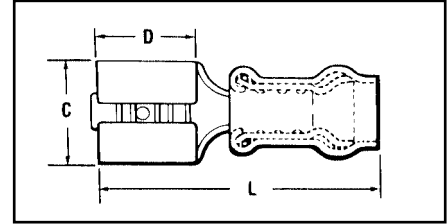

#### NYLON INSULATED QUICK DISCONNECT TERMINAL

B-38

Smooth copper funnel wire entry greatly reduces the possibility of wire stubbing and provides maximum wire support.

CATALOG NUMBER	WIRE RANGE	NEMA TAB SIZE	MAX. INSUL. DIA.	DIMENSIONS			HAND TOOL
				C	D	L	
NQ18F187D	22-18 STRIP LENGTH: 9/32" SLEEVE COLOR: RED	.187 X .020	.118	.233	.250	.85	Y10D
NQ18F250D		.250 X .032	.118	.300	.300	.90	
NQ14F187D	16-14 STRIP LENGTH: 9/32" SLEEVE COLOR: BLUE	.187 X .020	.140	.233	.250	.86	Y10D
NQ14F250D		.250 X .032	.140	.300	.300	.91	
NQ10F250D	12-10 STRIP LENGTH: 3/8" SLEEVE COLOR: YELLOW	.250 X .032	.239	.300	.300	1.06	Y10D

#### NYLON INSULATED QUICK DISCONNECT TERMINAL

Smooth copper funnel wire entry greatly reduces the possibility of wire stubbing and provides maximum wire support.

CATALOG NUMBER	WIRE RANGE	NEMA TAB SIZE	MAX. INSUL. DIA.	FIG. NO.	DIMENSIONS				HAND TOOL
					C	D MIN.	N	L	
NQ18M187D	22-18 STRIP LENGTH: 9/32" SLEEVE COLOR: RED	.187 X .020	.118	1	.187	.250	.125	.82	Y10D
NQ18M250D		.250 X .032	.146	1	.250	.312	.162	.93	
NQ14M187D	16-14 STRIP LENGTH: 9/32" SLEEVE COLOR: BLUE	.187 X .020	.146	1	.187	.250	.125	.80	Y10D
NQ14M250D		.250 X .032	.170	1	.250	.312	.162	.93	
NQ10M250D	12-10 STRIP LENGTH: 3/8" SLEEVE COLOR: YELLOW	.250 X .032	.239	2	.250	.352	.178	1.14	Y10D