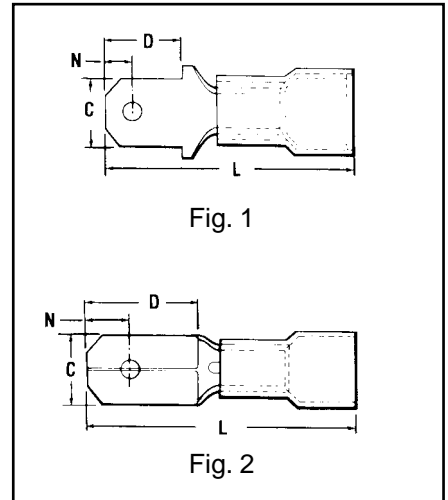

#### NYLON INSULATED QUICK DISCONNECT TERMINAL

B-38

Smooth copper funnel wire entry greatly reduces the possibility of wire stubbing and provides maximum wire support.

CATALOG NUMBER	WIRE RANGE	NEMA TAB SIZE	MAX. INSUL. DIA.	DIMENSIONS			HAND TOOL
				C	D	L	
NQ18F187D	22-18 STRIP LENGTH: 9/32" SLEEVE COLOR: RED	.187 X .020	.118	.233	.250	.85	Y10D
NQ18F250D		.250 X .032	.118	.300	.300	.90	
NQ14F187D	16-14 STRIP LENGTH: 9/32" SLEEVE COLOR: BLUE	.187 X .020	.140	.233	.250	.86	Y10D
NQ14F250D		.250 X .032	.140	.300	.300	.91	
NQ10F250D	12-10 STRIP LENGTH: 3/8" SLEEVE COLOR: YELLOW	.250 X .032	.239	.300	.300	1.06	Y10D

#### NYLON INSULATED QUICK DISCONNECT TERMINAL

Smooth copper funnel wire entry greatly reduces the possibility of wire stubbing and provides maximum wire support.

CATALOG NUMBER	WIRE RANGE	NEMA TAB SIZE	MAX. INSUL. DIA.	FIG. NO.	DIMENSIONS				HAND TOOL
					C	D MIN.	N	L	
NQ18M187D	22-18 STRIP LENGTH: 9/32" SLEEVE COLOR: RED	.187 X .020	.118	1	.187	.250	.125	.82	Y10D
NQ18M250D		.250 X .032	.146	1	.250	.312	.162	.93	
NQ14M187D	16-14 STRIP LENGTH: 9/32" SLEEVE COLOR: BLUE	.187 X .020	.146	1	.187	.250	.125	.80	Y10D
NQ14M250D		.250 X .032	.170	1	.250	.312	.162	.93	
NQ10M250D	12-10 STRIP LENGTH: 3/8" SLEEVE COLOR: YELLOW	.250 X .032	.239	2	.250	.352	.178	1.14	Y10D