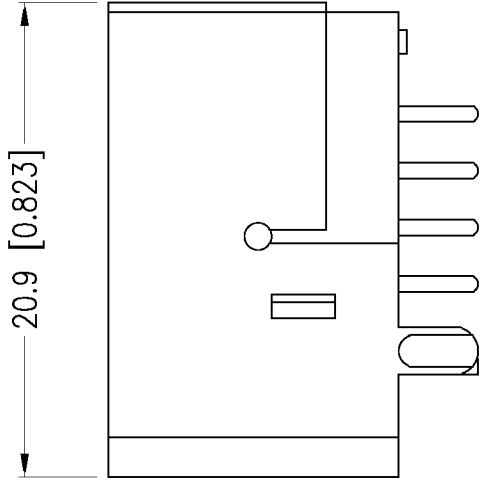

SNAP IN FIT

- SPECIFICATIONS:**
 RATING: 100V AC 1A MAX OR
 12V DC 2A MAX
 INSULATION RESISTANCE:
 50 MOHM MIN AT 250V DC
 DIELECTRIC STRENGTH:
 250V AC, 1 MINUTE
 CONTACT RESISTANCE:
 30 mOHM MAX
 INSERTION FORCE:
 4.5KG MAX
 WITHDRAWAL FORCE:
 0.9KG~3KG

FOOTPRINT (BOTTOM VIEW)

9615 SW Allen, Suite 103
 Beaverton, OR 97006
 Phone: (503) 643-4899
 800-275-4899
 Fax: (503) 643-6129
 Website: www.cuistack.com

TITLE: MINIATURE CIRCULAR CON. w/SWITCH & SHIELD	
PART NO. MD-70SSW	UNITS: MM [INCHES]
DRAWN BY:	APPROVED BY:
	SCALE: 3X