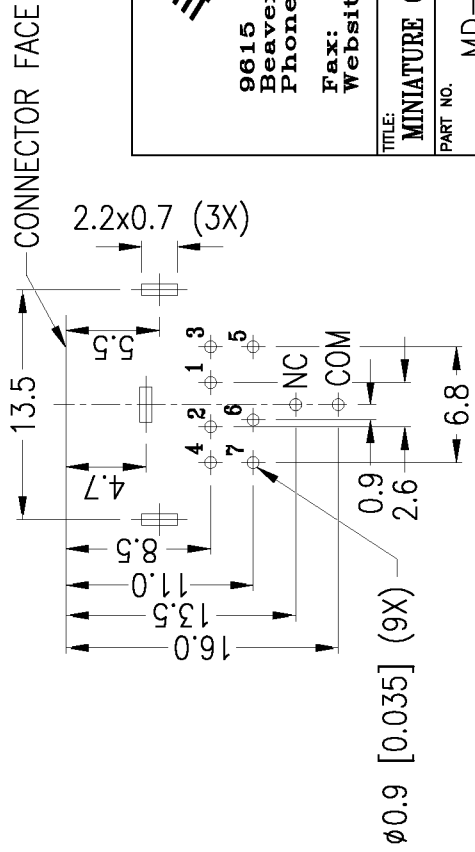

SNAP IN FIT

- SPECIFICATIONS:**
 RATING: 100V AC 1A MAX OR
 12V DC 2A MAX
 INSULATION RESISTANCE:
 50 MOHM MIN AT 250V DC
 DIELECTRIC STRENGTH:
 250V AC, 1 MINUTE
 CONTACT RESISTANCE:
 30 mOHM MAX
 INSERTION FORCE:
 4.5KG MAX
 WITHDRAWAL FORCE:
 0.9KG~3KG

FOOTPRINT (BOTTOM VIEW)

9615 SW Allen, Suite 103
 Beaverton, OR 97006
 Phone: (503) 643-4899
 800-275-4899
 Fax: (503) 643-6129
 Website: www.cuistack.com

TITLE: MINIATURE CIRCULAR CON. w/SWITCH & SHIELD	
PART NO. MD-70SSW	UNITS: MM [INCHES]
DRAWN BY:	APPROVED BY:
	SCALE: 3X