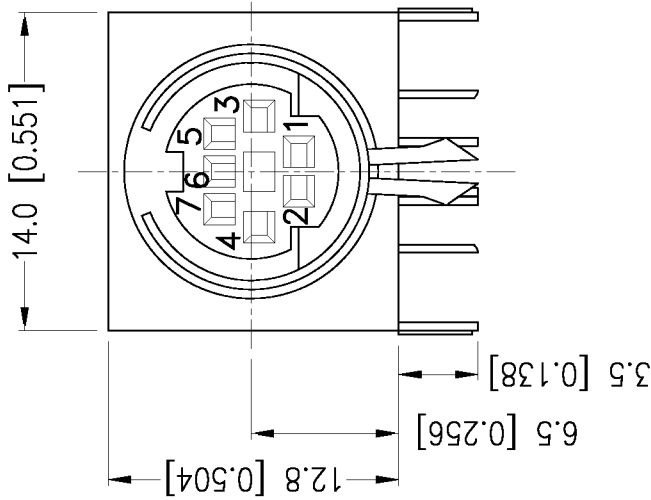

SNAP IN FIT

- SPECIFICATIONS:**
 RATING: 100V AC 1A MAX OR
 12V DC 2A MAX
 INSULATION RESISTANCE:
 50 MOHM MIN AT 250V DC
 DIELECTRIC STRENGTH:
 250V AC, 1 MINUTE
 CONTACT RESISTANCE:
 30 mOHM MAX
 INSERTION FORCE:
 4.5KG MAX
 WITHDRAWAL FORCE:
 0.9KG~3KG

FOOTPRINT (BOTTOM VIEW)

9615 SW Allen, Suite 103
 Beaverton, OR 97006
 Phone: (503) 643-4899
 800-275-4899
 Fax: (503) 643-6129
 Website: www.cuistack.com

TITLE: MINIATURE CIRCULAR CON. w/SWITCH & SHIELD	
PART NO. MD-70SSW	UNITS: MM [INCHES]
DRAWN BY:	APPROVED BY:
	SCALE: 3X