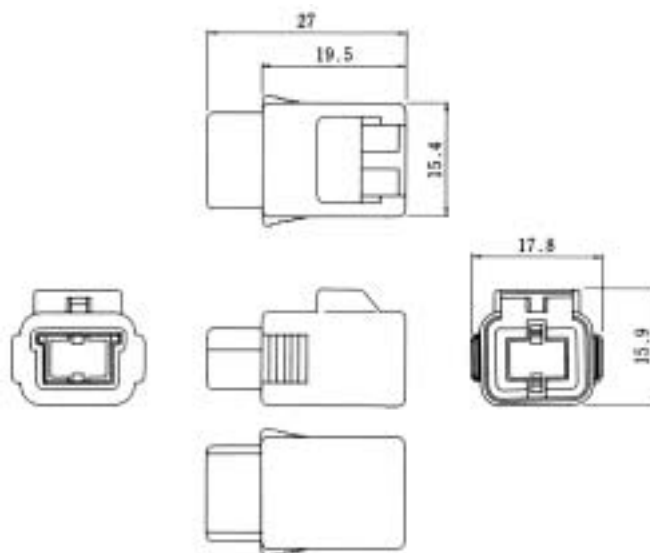

For Single-Conductor coaxial shielded cable

F Connectors

● Housing

Part Number	CL No.	Material	Color
GT1-1S-HU	751-0003-9	PA	Light gray

M Connectors

● Housing

Part Number	CL No.	Material	Color
GT1-1P-HU	751-0004-1	PA	Light gray

● Panel Housing

Part Number	CL No.	Item	Material	Finish	Color
GT1-1PP-HU	751-0007-0	Housing	PA	—	Light gray
		Ground plate	Brass	Tin plating	—
		Press fitting nut	Brass	Nickel	—