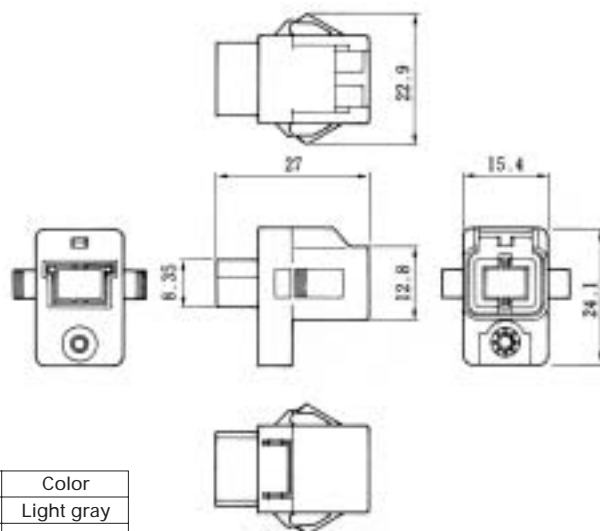

For Single-Conductor coaxial shielded cable

F Connectors

● Housing

Part Number	CL No.	Material	Color
GT1-1S-HU	751-0003-9	PA	Light gray

M Connectors

● Housing

Part Number	CL No.	Material	Color
GT1-1P-HU	751-0004-1	PA	Light gray

● Panel Housing

Part Number	CL No.	Item	Material	Finish	Color
GT1-1PP-HU	751-0007-0	Housing	PA	—	Light gray
		Ground plate	Brass	Tin plating	—
		Press fitting nut	Brass	Nickel	—