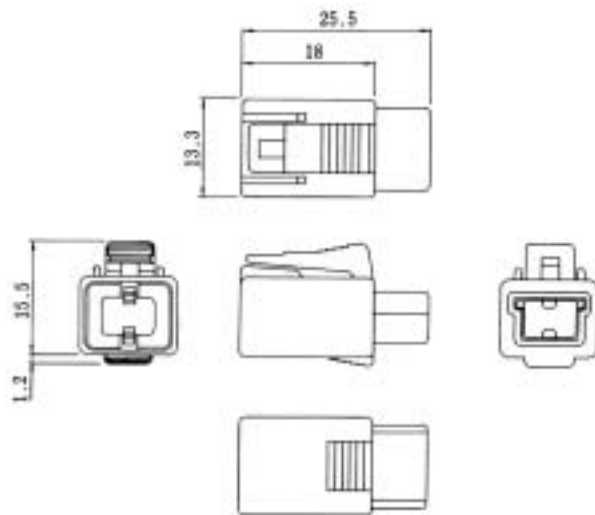

For Single-Conductor coaxial shielded cable

F Connectors

● Housing

Part Number	CL No.	Material	Color
GT1-1S-HU	751-0003-9	PA	Light gray

M Connectors

● Housing

Part Number	CL No.	Material	Color
GT1-1P-HU	751-0004-1	PA	Light gray

● Panel Housing

Part Number	CL No.	Item	Material	Finish	Color
GT1-1PP-HU	751-0007-0	Housing	PA	—	Light gray
		Ground plate	Brass	Tin plating	—
		Press fitting nut	Brass	Nickel	—