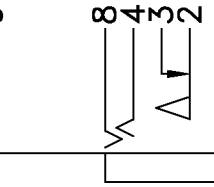

SPECIFICATIONS:

RATING: 12V DC @ 1A

WITHSTAND VOLTAGE:

500V AC FOR 1 MINUTE

INSERTION FORCE:

BEFORE TEST OR INITIAL: 0.5KG TO 3KG

AFTER LIFE TEST: 0.3KG TO 3KG

EXTRACTION FORCE:

BEFORE TEST OR INITIAL: 0.5KG TO 3KG

AFTER LIFE TEST: 0.3KG TO 3KG

INSULATION RESISTANCE:

100 MEGA-OHMS MIN. @ 500V DC

CONTACT RESISTANCE: 100mA AND @ FREQ. OF 1KHZ

BEFORE TEST OR INITIAL: 30 MILLI-OHMS MAX

AFTER LIFE TEST: 60 MILLI-OHMS MAX AT BELOW

100mA AND @ FREQ. OF 1KHZ

LIFE TEST:

5,000 CYCLES OF INSERTION AND EXTRACTION

@ 20 TO 30 CYCLES PER MINUTE UNDER NO LOAD