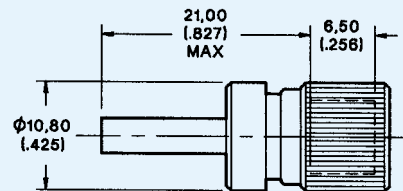

### Straight Clamp Plug Screw Coupling

Part Number	Cable Numbers
F50-A07-3002A90	2YCCY 0.4/2.5, 2YC(MS)CY 0.4/2.5 ST121
F50-A07-3003A90	2YCY 0.7/4.4 RG59B/U, ST120, ST214

Assembly Instruction BBAI-1244 (Apply ITT Cannon Sales Dept.)

### Straight Crimp Plug Screw Coupling

Part Number	Cable Numbers
F50-A24-3002A90	2YCCY 0.4/2.5
F50-A24-3003A90	2YCY 0.7/4.4
F50-A24-3033A90	BT2003
F50-A24-3035A90	BT3002, TZC75024

### Right Angle Clamp Plug Screw Coupling

Part Number	Cable Numbers
F50-A11-3002A90	2YCCY 0.4/2.5, 2YC(MS)CY 0.4/2.5 ST121
F50-A11-3003A90	2YCY 0.7/4.4 RG59B/U, ST120, ST214

Assembly Instruction BBAI-1231 (Apply ITT Cannon Sales Dept.)