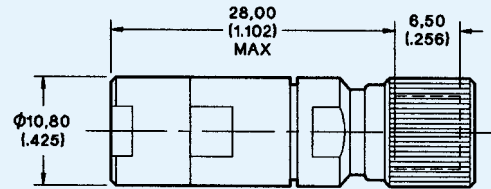

### Straight Clamp Plug Screw Coupling

Part Number	Cable Numbers
F50-A07-3002A90	2YCCY 0.4/2.5, 2YC(MS)CY 0.4/2.5 ST121
F50-A07-3003A90	2YCY 0.7/4.4 RG59B/U, ST120, ST214

Assembly Instruction BBAI-1244 (Apply ITT Cannon Sales Dept.)

### Straight Crimp Plug Screw Coupling

Part Number	Cable Numbers
F50-A24-3002A90	2YCCY 0.4/2.5
F50-A24-3003A90	2YCY 0.7/4.4
F50-A24-3033A90	BT2003
F50-A24-3035A90	BT3002, TZC75024

### Right Angle Clamp Plug Screw Coupling

Part Number	Cable Numbers
F50-A11-3002A90	2YCCY 0.4/2.5, 2YC(MS)CY 0.4/2.5 ST121
F50-A11-3003A90	2YCY 0.7/4.4 RG59B/U, ST120, ST214

Assembly Instruction BBAI-1231 (Apply ITT Cannon Sales Dept.)