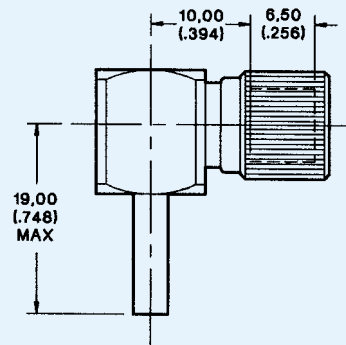

### Straight Clamp Plug Screw Coupling

Part Number	Cable Numbers
F50-A07-3002A90	2YCCY 0.4/2.5, 2YC(MS)CY 0.4/2.5 ST121
F50-A07-3003A90	2YCY 0.7/4.4 RG59B/U, ST120, ST214

Assembly Instruction BBAI-1244 (Apply ITT Cannon Sales Dept.)

### Straight Crimp Plug Screw Coupling

Part Number	Cable Numbers
F50-A24-3002A90	2YCCY 0.4/2.5
F50-A24-3003A90	2YCY 0.7/4.4
F50-A24-3033A90	BT2003
F50-A24-3035A90	BT3002, TZC75024

### Right Angle Clamp Plug Screw Coupling

Part Number	Cable Numbers
F50-A11-3002A90	2YCCY 0.4/2.5, 2YC(MS)CY 0.4/2.5 ST121
F50-A11-3003A90	2YCY 0.7/4.4 RG59B/U, ST120, ST214

Assembly Instruction BBAI-1231 (Apply ITT Cannon Sales Dept.)

### Right Angle Crimp Plug Screw Coupling

Part Number	Cable Numbers
F50-A28-3002A90	2YCCY 0.4/2.5
F50-A28-3003A90	2YCY 0.7/4.4
F50-A28-3033A90	BT2003
F50-A28-3035A90	BT3002, TZC75024