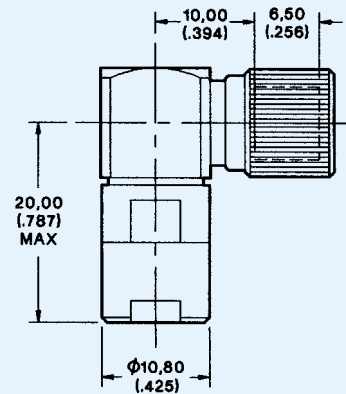

### Straight Clamp Plug Screw Coupling

Part Number	Cable Numbers
F50-A07-3002A90	2YCCY 0.4/2.5, 2YC(MS)CY 0.4/2.5 ST121
F50-A07-3003A90	2YCY 0.7/4.4 RG59B/U, ST120, ST214

Assembly Instruction BBAI-1244 (Apply ITT Cannon Sales Dept.)

### Straight Crimp Plug Screw Coupling

Part Number	Cable Numbers
F50-A24-3002A90	2YCCY 0.4/2.5
F50-A24-3003A90	2YCY 0.7/4.4
F50-A24-3033A90	BT2003
F50-A24-3035A90	BT3002, TZC75024

### Assembly Instructions

F50-A24-3002A90	BBAI-1245
F50-A24-3003A90	BBAI-1246
F50-A24-3033A90	BBAI-1245
F50-A24-3035A90	BBAI-1246

(Apply ITT Cannon Sales Dept.)

### Right Angle Clamp Plug Screw Coupling

Part Number	Cable Numbers
F50-A11-3002A90	2YCCY 0.4/2.5, 2YC(MS)CY 0.4/2.5 ST121
F50-A11-3003A90	2YCY 0.7/4.4 RG59B/U, ST120, ST214

Assembly Instruction BBAI-1231 (Apply ITT Cannon Sales Dept.)