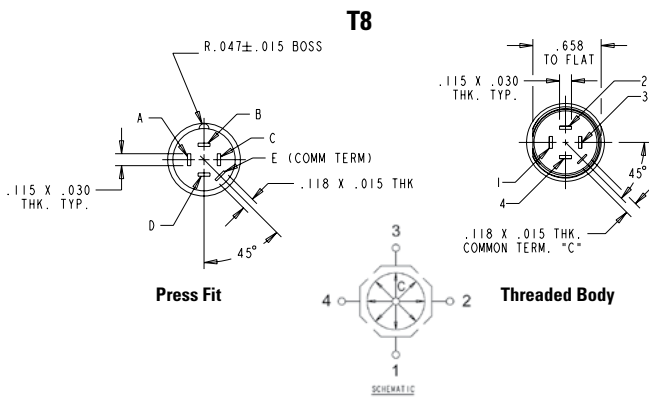

T8 MINI TRIM SWITCHES

8-WAY MINI TRIM, COMMERCIAL & MILITARY GRADES

OTTO Mini Trims are toggle switches available in 2-way, 4-way, 4-way plus pushbutton, and 8-way versions. The T8 Mini Trim is a single pole, 8 throw, center off momentary contact (self return to center off) switch. Numerous button styles are available on both the Commercial and Military grade switch versions. Mini Trims are typically press fit into control grips or panel mounted using versions with an 11/16" threaded case. Mini Trims are also available with multiple sealing levels to fit all applications.

Typical Dimensions

Standard Characteristics/Ratings:

ELECTRICAL RATINGS:

Load	Rating
Resistive	10mA @ 5VDC (low level)
Inductive	1A @ 28VDC
DWV	1050Vrms
Low Level	10mA Resistive @ 5VDC
Electrical Life:	100,000 cycles 1A Inductive @ 28VDC
Lever Travel:	Toggle: 15° max from center OFF
Seal:	IP64 or IP68S or MIL-PRF-8805 Design 3
Operating Temp Range:	-55°C to +85°C
Operating Force:	Toggle: 16 oz +/- 6 oz
Lever Pivot & Stop Strength:	Switch is capable of withstanding a force of 25.0 lbs. applied to the actuating button. The button also withstands 15.0 lbs. minimum pull force.

MATERIALS:

Case:	Aluminum alloy or thermoplastic
Button:	Thermoplastic
Terminals:	Silver over brass Brass with gold over silver for low level
Terminal Hardware:	None provided
Mounting Hardware:	Hex nut, tooth lockwasher, panel seal gasket where applicable

T8 MINI TRIM PART NUMBER CODE

MINI TRIM BUTTON STYLES

MINI TRIM BUTTON STYLES

<p>A - 2-WAY JOG</p> 	<p>B - TALL JOG</p> 	<p>C - ROCKER</p> 
<p>D - CONE</p> 	<p>E - LRUD HAT</p> 	<p>F - IOUD HAT</p> 
<p>G - HAT</p> 	<p>H - STADIUM</p> 	<p>J - CASTLE</p> 
<p>K - 4-WAY JOG</p> 	<p>L - SHORT BAT</p> 	<p>M - LONG BAT</p> 
<p>N - POST</p> 	<p>P - 4-40 THREADED POST</p> 