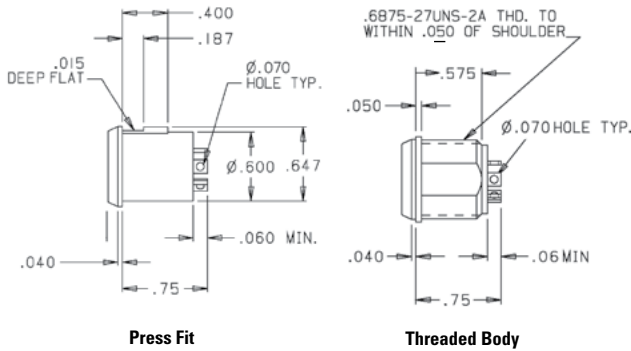

T8 MINI TRIM SWITCHES

8-WAY MINI TRIM, COMMERCIAL & MILITARY GRADES

OTTO Mini Trims are toggle switches available in 2-way, 4-way, 4-way plus pushbutton, and 8-way versions. The T8 Mini Trim is a single pole, 8 throw, center off momentary contact (self return to center off) switch. Numerous button styles are available on both the Commercial and Military grade switch versions. Mini Trims are typically press fit into control grips or panel mounted using versions with an 11/16" threaded case. Mini Trims are also available with multiple sealing levels to fit all applications.

Typical Dimensions

Standard Characteristics/Ratings:

ELECTRICAL RATINGS:

Load	Rating
Resistive	10mA @ 5VDC (low level)
Inductive	1A @ 28VDC
DWV	1050Vrms
Low Level	10mA Resistive @ 5VDC
Electrical Life:	100,000 cycles 1A Inductive @ 28VDC
Lever Travel:	Toggle: 15° max from center OFF
Seal:	IP64 or IP68S or MIL-PRF-8805 Design 3
Operating Temp Range:	-55°C to +85°C
Operating Force:	Toggle: 16 oz +/- 6 oz
Lever Pivot & Stop Strength:	Switch is capable of withstanding a force of 25.0 lbs. applied to the actuating button. The button also withstands 15.0 lbs. minimum pull force.

MATERIALS:

Case:	Aluminum alloy or thermoplastic
Button:	Thermoplastic
Terminals:	Silver over brass Brass with gold over silver for low level
Terminal Hardware:	None provided
Mounting Hardware:	Hex nut, tooth lockwasher, panel seal gasket where applicable

T8 MINI TRIM PART NUMBER CODE

MINI TRIM BUTTON STYLES

MINI TRIM BUTTON STYLES

<p>A - 2-WAY JOG</p> 	<p>B - TALL JOG</p> 	<p>C - ROCKER</p> 
<p>D - CONE</p> 	<p>E - LRUD HAT</p> 	<p>F - IOUD HAT</p> 
<p>G - HAT</p> 	<p>H - STADIUM</p> 	<p>J - CASTLE</p> 
<p>K - 4-WAY JOG</p> 	<p>L - SHORT BAT</p> 	<p>M - LONG BAT</p> 
<p>N - POST</p> 	<p>P - 4-40 THREADED POST</p> 