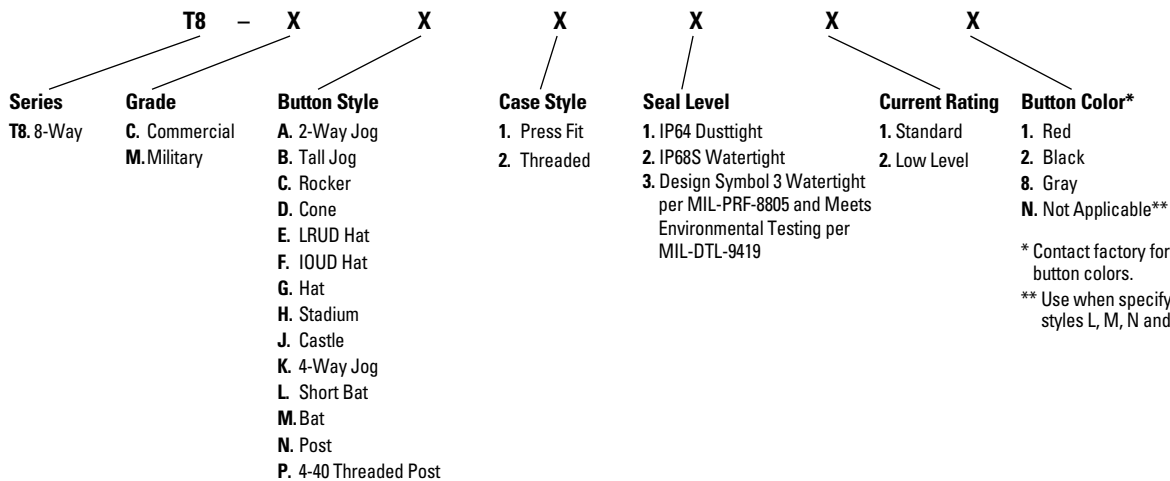

T8 MINI TRIM SWITCHES

8-WAY MINI TRIM, COMMERCIAL & MILITARY GRADES

OTTO Mini Trims are toggle switches available in 2-way, 4-way, 4-way plus pushbutton, and 8-way versions. The T8 Mini Trim is a single pole, 8 throw, center off momentary contact (self return to center off) switch. Numerous button styles are available on both the Commercial and Military grade switch versions. Mini Trims are typically press fit into control grips or panel mounted using versions with an 11/16" threaded case. Mini Trims are also available with multiple sealing levels to fit all applications.

Typical Dimensions

Standard Characteristics/Ratings:

ELECTRICAL RATINGS:

Load	Rating
Resistive	10mA @ 5VDC (low level)
Inductive	1A @ 28VDC
DWV	1050Vrms
Low Level	10mA Resistive @ 5VDC
Electrical Life:	100,000 cycles 1A Inductive @ 28VDC
Lever Travel:	Toggle: 15° max from center OFF
Seal:	IP64 or IP68S or MIL-PRF-8805 Design 3
Operating Temp Range:	-55°C to +85°C
Operating Force:	Toggle: 16 oz +/- 6 oz
Lever Pivot & Stop Strength:	Switch is capable of withstanding a force of 25.0 lbs. applied to the actuating button. The button also withstands 15.0 lbs. minimum pull force.

MATERIALS:

Case:	Aluminum alloy or thermoplastic
Button:	Thermoplastic
Terminals:	Silver over brass Brass with gold over silver for low level
Terminal Hardware:	None provided
Mounting Hardware:	Hex nut, tooth lockwasher, panel seal gasket where applicable

T8 MINI TRIM PART NUMBER CODE

MINI TRIM BUTTON STYLES

MINI TRIM BUTTON STYLES

<p>A - 2-WAY JOG</p> 	<p>B - TALL JOG</p> 	<p>C - ROCKER</p> 
<p>D - CONE</p> 	<p>E - LRUD HAT</p> 	<p>F - IOUD HAT</p> 
<p>G - HAT</p> 	<p>H - STADIUM</p> 	<p>J - CASTLE</p> 
<p>K - 4-WAY JOG</p> 	<p>L - SHORT BAT</p> 	<p>M - LONG BAT</p> 
<p>N - POST</p> 	<p>P - 4-40 THREADED POST</p> 