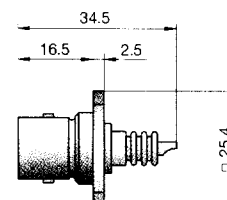

Straight Plug, clamp**Stecker gerade, klemm**

Part Number	Cable Group	Assembly Instruction	Remarks	Packing Unit
42 S 101-006 A1	06,07,08	42 A	-	1
42 S 101-009 A1	09	42 A	-	1
42 S 101-015 A1	15,17	42 A	-	1

**Straight Jack, clamp****Kuppler gerade, klemm**

Part Number	Cable Group	Assembly Instruction	Remarks	Packing Unit
42 K 101-006 A1	06,07,08	42 A	-	1
42 K 101-009 A1	09	42 A	-	1

**Bulkhead Plug****Einbaustecker**

Part Number	Panel Piercing	Remarks	Packing Unit
42 S 501-200 A1	B 15	-	1

**Flange Jack****Flanschkuppler**

Part Number	Panel Piercing	Remarks	Packing Unit
42 K 401-200 A1	B 12	4 x dia. 3.4	1

**Bulkhead Jack****Einbaukuppler**

Part Number	Panel Piercing	Remarks	Packing Unit
42 K 501-200 A1	B 15	panel thickness 1.5 max., a = 19.4, b = 36.5	1
42 K 502-200 A1	B 15	panel thickness 7.0 max., a = 18.3, b = 39.3	1