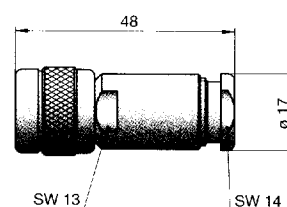

Straight Plug, clamp**Stecker gerade, klemm**

Part Number	Cable Group	Assembly Instruction	Remarks	Packing Unit
42 S 101-006 A1	06,07,08	42 A	-	1
42 S 101-009 A1	09	42 A	-	1
42 S 101-015 A1	15,17	42 A	-	1

**Straight Jack, clamp****Kuppler gerade, klemm**

Part Number	Cable Group	Assembly Instruction	Remarks	Packing Unit
42 K 101-006 A1	06,07,08	42 A	-	1
42 K 101-009 A1	09	42 A	-	1

**Bulkhead Plug****Einbaustecker**

Part Number	Panel Piercing	Remarks	Packing Unit
42 S 501-200 A1	B 15	-	1

**Flange Jack****Flanschkuppler**

Part Number	Panel Piercing	Remarks	Packing Unit
42 K 401-200 A1	B 12	4 x dia. 3.4	1

**Bulkhead Jack****Einbaukuppler**

Part Number	Panel Piercing	Remarks	Packing Unit
42 K 501-200 A1	B 15	panel thickness 1.5 max., a = 19.4, b = 36.5	1
42 K 502-200 A1	B 15	panel thickness 7.0 max., a = 18.3, b = 39.3	1