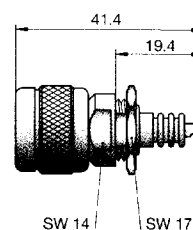

Straight Plug, clamp**Stecker gerade, klemm**

Part Number	Cable Group	Assembly Instruction	Remarks	Packing Unit
42 S 101-006 A1	06,07,08	42 A	-	1
42 S 101-009 A1	09	42 A	-	1
42 S 101-015 A1	15,17	42 A	-	1

**Straight Jack, clamp****Kuppler gerade, klemm**

Part Number	Cable Group	Assembly Instruction	Remarks	Packing Unit
42 K 101-006 A1	06,07,08	42 A	-	1
42 K 101-009 A1	09	42 A	-	1

**Bulkhead Plug****Einbaustecker**

Part Number	Panel Piercing	Remarks	Packing Unit
42 S 501-200 A1	B 15	-	1

**Flange Jack****Flanschkuppler**

Part Number	Panel Piercing	Remarks	Packing Unit
42 K 401-200 A1	B 12	4 x dia. 3.4	1

**Bulkhead Jack****Einbaukuppler**

Part Number	Panel Piercing	Remarks	Packing Unit
42 K 501-200 A1	B 15	panel thickness 1.5 max., a = 19.4, b = 36.5	1
42 K 502-200 A1	B 15	panel thickness 7.0 max., a = 18.3, b = 39.3	1