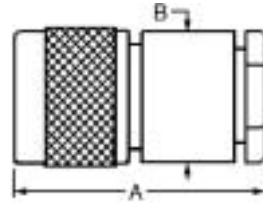

N 75 Ohm Cable Plugs

Description

N 75 Ohm Cable Plug - Straight Cut Straight

Ordering Data

N 75 Ohm Cable Plug - Straight Cut Straight

Part Number	Cable RG-/U	Dimension				Finish	Assembly Instructions	Note
		A		B				
		mm	in.	mm	in.			
25P164-1	59	34.93	1.375	12.70	0.500	Nickel	AI-258	Clamp Cable Termination
25P165-1	59, 62	34.93	1.375	12.70	0.500	Silver	AI-12	
25P171-1	216	38.10	1.500	19.05	0.750	Nickel	AI-81	
25P171-2	11, Belden 8238	38.10	1.500	19.05	0.750	Nickel	AI-81	

Description

N 75 Ohm Cable Plug - Straight Cut Right-Angle

Ordering Data

N 75 Ohm Cable Plug - Straight Cut Right-Angle

Part Number	Cable RG-/U	Dimension						Finish	Assembly Instructions
		A		B		C			
		mm	in.	mm	in.	mm	in.		
25P172-1	216	34.93	1.375	40.48	1.594	19.05	0.750	Nickel	AI-81

Description

N 75 Ohm Cable Jack - Single Hole Mount Clamp Straight

Ordering Data

N 75 Ohm Cable Jack - Single Hole Mount Clamp Straight

Part Number	Cable RG-/U	Dimension						Finish	Mtg. Hole	Assembly Instructions
		A		B		C				
		mm	in.	mm	in.	mm	in.			
25JS111-1	59, 62	41.67	1.641	12.70	0.500	23.42	0.922	Silver	DD1	AI-301
25JS137-1	187, 179	41.67	1.641	12.70	0.500	23.42	0.922	Nickel	DD1	AI-159