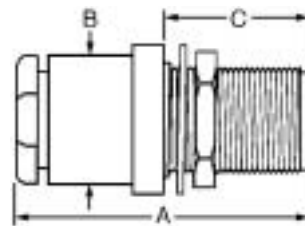

N 75 Ohm Cable Plugs

Description

N 75 Ohm Cable Plug - Straight Cut Straight

Ordering Data

N 75 Ohm Cable Plug - Straight Cut Straight

Part Number	Cable RG-/U	Dimension				Finish	Assembly Instructions	Note
		A		B				
		mm	in.	mm	in.			
25P164-1	59	34.93	1.375	12.70	0.500	Nickel	AI-258	Clamp Cable Termination
25P165-1	59, 62	34.93	1.375	12.70	0.500	Silver	AI-12	
25P171-1	216	38.10	1.500	19.05	0.750	Nickel	AI-81	
25P171-2	11, Belden 8238	38.10	1.500	19.05	0.750	Nickel	AI-81	

Description

N 75 Ohm Cable Plug - Straight Cut Right-Angle

Ordering Data

N 75 Ohm Cable Plug - Straight Cut Right-Angle

Part Number	Cable RG-/U	Dimension						Finish	Assembly Instructions
		A		B		C			
		mm	in.	mm	in.	mm	in.		
25P172-1	216	34.93	1.375	40.48	1.594	19.05	0.750	Nickel	AI-81

Description

N 75 Ohm Cable Jack - Single Hole Mount Clamp Straight

Ordering Data

N 75 Ohm Cable Jack - Single Hole Mount Clamp Straight

Part Number	Cable RG-/U	Dimension						Finish	Mtg. Hole	Assembly Instructions
		A		B		C				
		mm	in.	mm	in.	mm	in.			
25JS111-1	59, 62	41.67	1.641	12.70	0.500	23.42	0.922	Silver	DD1	AI-301
25JS137-1	187, 179	41.67	1.641	12.70	0.500	23.42	0.922	Nickel	DD1	AI-159