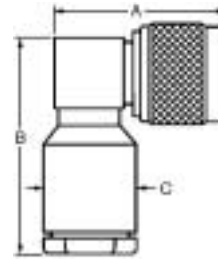

N 75 Ohm Cable Plugs

Description

N 75 Ohm Cable Plug - Straight Cut Straight

Ordering Data

N 75 Ohm Cable Plug - Straight Cut Straight

Part Number	Cable RG-/U	Dimension				Finish	Assembly Instructions	Note
		A		B				
		mm	in.	mm	in.			
25P164-1	59	34.93	1.375	12.70	0.500	Nickel	AI-258	Clamp Cable Termination
25P165-1	59, 62	34.93	1.375	12.70	0.500	Silver	AI-12	
25P171-1	216	38.10	1.500	19.05	0.750	Nickel	AI-81	
25P171-2	11, Belden 8238	38.10	1.500	19.05	0.750	Nickel	AI-81	

Description

N 75 Ohm Cable Plug - Straight Cut Right-Angle

Ordering Data

N 75 Ohm Cable Plug - Straight Cut Right-Angle

Part Number	Cable RG-/U	Dimension						Finish	Assembly Instructions
		A		B		C			
		mm	in.	mm	in.	mm	in.		
25P172-1	216	34.93	1.375	40.48	1.594	19.05	0.750	Nickel	AI-81

Description

N 75 Ohm Cable Jack - Single Hole Mount Clamp Straight

Ordering Data

N 75 Ohm Cable Jack - Single Hole Mount Clamp Straight

Part Number	Cable RG-/U	Dimension						Finish	Mtg. Hole	Assembly Instructions
		A		B		C				
		mm	in.	mm	in.	mm	in.			
25JS111-1	59, 62	41.67	1.641	12.70	0.500	23.42	0.922	Silver	DD1	AI-301
25JS137-1	187, 179	41.67	1.641	12.70	0.500	23.42	0.922	Nickel	DD1	AI-159