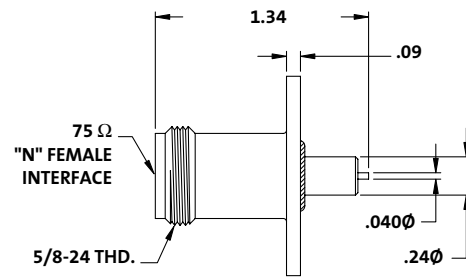

N Connectors

Unless noted, body and pin material is brass, contact is BeCu, insulator is PTFE, plating on components is BA.

N Connectors

Catalog Number

NS-6795-1

50 Ω N PCB
Three Hole Mount

Catalog Number

NS-6795-3

50 Ω N PCB
Four Hole Mount

Catalog Number

NS-5335-5

50 Ω Right Angle
N PCB Mount

Catalog Number

NS-5470-1

75 Ω Bulkhead Mount N

Catalog Number

NS-7791-1

50 Ω Cable Mount Female N

Catalog Number **Cable** **Ω** **Crimp Tool**

| | | | |
|------------------|-------------------|----|-----------|
| GN-214-AHS/480 | RG-214/U | 50 | G-CRT-480 |
| GN-8-213-AHS/460 | RG-8/U, RG-213/U | 50 | G-CRT-480 |
| GN-8-AHS/480-LD | RG-8/U FOAM | 50 | G-CRT-480 |
| GN-216-AHS/480 | RG-216/U | 75 | G-CRT-211 |
| GN-11-AHS/460 | RG-11/U Up to 60% | 75 | G-CRT-211 |
| GN-11-AHS/480 | RG-11/U Over 60% | 75 | G-CRT-211 |
| GN-375-CX | .375 Cable Flex | 75 | G-CRT-211 |
| NS-3008-9 | RG-11/U | 50 | G-CRT-480 |
| NS-3008-23 | Belden 8214 | 50 | G-CRT-480 |
| NS-3008-29 | Belden 9913 | 50 | G-CRT-480 |

Large Cable Mount Male N

N Connectors

Small Cable Mount
Male N

| Catalog Number | Cable | Ω | A ϕ |
|-----------------|----------------------|----------|----------|
| GN-58-B-AHS-250 | RG-58/U | 50 | .250 |
| GN-223-AHS-290 | RG-223/U | 50 | .290 |
| GN-59-AHS/290-L | Low density RG-59/U | 75 | .290 |
| GN-59-AHS/290-H | High density RG-59/U | 75 | .290 |
| GN-59-AHS/312-L | Low density RG-59/U | 75 | .312 |
| GN-59-AHS/312-H | High density RG-59/U | 75 | .312 |
| GN-59-AHP/284-L | Plenum RG-59/U | 75 | .284 |
| GN-6-AHS/312-L | Low density RG-6/U | 75 | .312 |
| GN-6-AHS/312-H | High density RG-6/U | 75 | .312 |
| GN-6-AHS/342-L | Low density RG-6/U | 75 | .342 |
| GN-6-AHS/342-H | High density RG-6/U | 75 | .342 |
| GN-6-AHS/357-L | Low density RG-6/U | 75 | .357 |
| GN-6-AHS/357-H | High density RG-6/U | 75 | .357 |
| GN-6-AHP/312-L | Plenum RG-6/U | 75 | .312 |