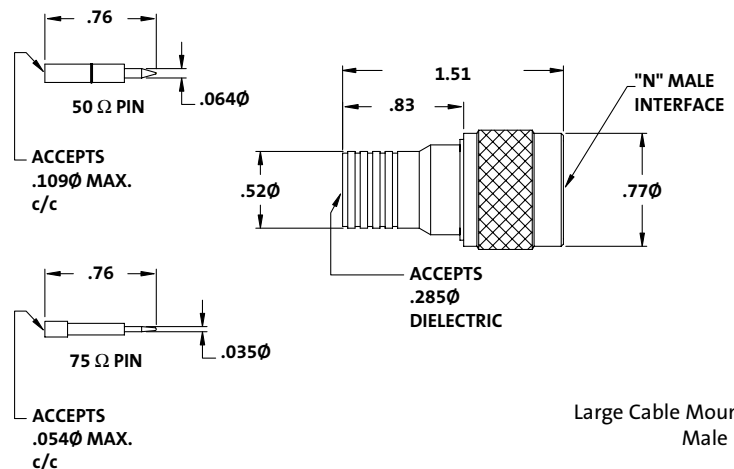

N Connectors

Unless noted, body and pin material is brass, contact is BeCu, insulator is PTFE, plating on components is BA.

N Connectors

Catalog Number

NS-6795-1

50 Ω N PCB
Three Hole Mount

Catalog Number

NS-6795-3

50 Ω N PCB
Four Hole Mount

Catalog Number

NS-5335-5

50 Ω Right Angle
N PCB Mount

Catalog Number

NS-5470-1

75 Ω Bulkhead Mount N

Catalog Number

NS-7791-1

50 Ω Cable Mount Female N

Catalog Number **Cable** **Ω** **Crimp Tool**

| | | | |
|------------------|-------------------|----|-----------|
| GN-214-AHS/480 | RG-214/U | 50 | G-CRT-480 |
| GN-8-213-AHS/460 | RG-8/U, RG-213/U | 50 | G-CRT-480 |
| GN-8-AHS/480-LD | RG-8/U FOAM | 50 | G-CRT-480 |
| GN-216-AHS/480 | RG-216/U | 75 | G-CRT-211 |
| GN-11-AHS/460 | RG-11/U Up to 60% | 75 | G-CRT-211 |
| GN-11-AHS/480 | RG-11/U Over 60% | 75 | G-CRT-211 |
| GN-375-CX | .375 Cable Flex | 75 | G-CRT-211 |
| NS-3008-9 | RG-11/U | 50 | G-CRT-480 |
| NS-3008-23 | Belden 8214 | 50 | G-CRT-480 |
| NS-3008-29 | Belden 9913 | 50 | G-CRT-480 |

Large Cable Mount Male N

N Connectors

Small Cable Mount
Male N

| Catalog Number | Cable | Ω | A ϕ |
|-----------------|----------------------|----------|----------|
| GN-58-B-AHS-250 | RG-58/U | 50 | .250 |
| GN-223-AHS-290 | RG-223/U | 50 | .290 |
| GN-59-AHS/290-L | Low density RG-59/U | 75 | .290 |
| GN-59-AHS/290-H | High density RG-59/U | 75 | .290 |
| GN-59-AHS/312-L | Low density RG-59/U | 75 | .312 |
| GN-59-AHS/312-H | High density RG-59/U | 75 | .312 |
| GN-59-AHP/284-L | Plenum RG-59/U | 75 | .284 |
| GN-6-AHS/312-L | Low density RG-6/U | 75 | .312 |
| GN-6-AHS/312-H | High density RG-6/U | 75 | .312 |
| GN-6-AHS/342-L | Low density RG-6/U | 75 | .342 |
| GN-6-AHS/342-H | High density RG-6/U | 75 | .342 |
| GN-6-AHS/357-L | Low density RG-6/U | 75 | .357 |
| GN-6-AHS/357-H | High density RG-6/U | 75 | .357 |
| GN-6-AHP/312-L | Plenum RG-6/U | 75 | .312 |