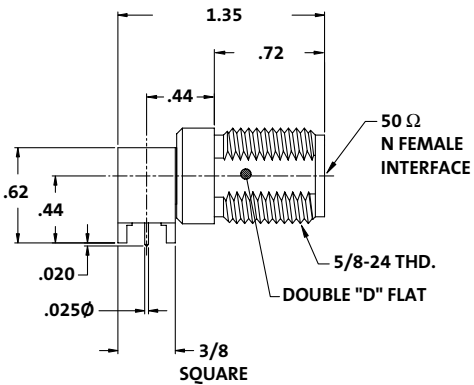

N Connectors

Unless noted, body and pin material is brass, contact is BeCu, insulator is PTFE, plating on components is BA.

N Connectors

Catalog Number

NS-6795-1

50 Ω N PCB
Three Hole Mount

Catalog Number

NS-6795-3

50 Ω N PCB
Four Hole Mount

Catalog Number

NS-5335-5

50 Ω Right Angle
N PCB Mount

Catalog Number

NS-5470-1

75 Ω Bulkhead Mount N

Catalog Number

NS-7791-1

50 Ω Cable Mount Female N

Catalog Number **Cable** **Ω** **Crimp Tool**

| | | | |
|------------------|-------------------|----|-----------|
| GN-214-AHS/480 | RG-214/U | 50 | G-CRT-480 |
| GN-8-213-AHS/460 | RG-8/U, RG-213/U | 50 | G-CRT-480 |
| GN-8-AHS/480-LD | RG-8/U FOAM | 50 | G-CRT-480 |
| GN-216-AHS/480 | RG-216/U | 75 | G-CRT-211 |
| GN-11-AHS/460 | RG-11/U Up to 60% | 75 | G-CRT-211 |
| GN-11-AHS/480 | RG-11/U Over 60% | 75 | G-CRT-211 |
| GN-375-CX | .375 Cable Flex | 75 | G-CRT-211 |
| NS-3008-9 | RG-11/U | 50 | G-CRT-480 |
| NS-3008-23 | Belden 8214 | 50 | G-CRT-480 |
| NS-3008-29 | Belden 9913 | 50 | G-CRT-480 |

Large Cable Mount Male N

N Connectors

Small Cable Mount
Male N

| Catalog Number | Cable | Ω | A ϕ |
|-----------------|----------------------|----------|----------|
| GN-58-B-AHS-250 | RG-58/U | 50 | .250 |
| GN-223-AHS-290 | RG-223/U | 50 | .290 |
| GN-59-AHS/290-L | Low density RG-59/U | 75 | .290 |
| GN-59-AHS/290-H | High density RG-59/U | 75 | .290 |
| GN-59-AHS/312-L | Low density RG-59/U | 75 | .312 |
| GN-59-AHS/312-H | High density RG-59/U | 75 | .312 |
| GN-59-AHP/284-L | Plenum RG-59/U | 75 | .284 |
| GN-6-AHS/312-L | Low density RG-6/U | 75 | .312 |
| GN-6-AHS/312-H | High density RG-6/U | 75 | .312 |
| GN-6-AHS/342-L | Low density RG-6/U | 75 | .342 |
| GN-6-AHS/342-H | High density RG-6/U | 75 | .342 |
| GN-6-AHS/357-L | Low density RG-6/U | 75 | .357 |
| GN-6-AHS/357-H | High density RG-6/U | 75 | .357 |
| GN-6-AHP/312-L | Plenum RG-6/U | 75 | .312 |