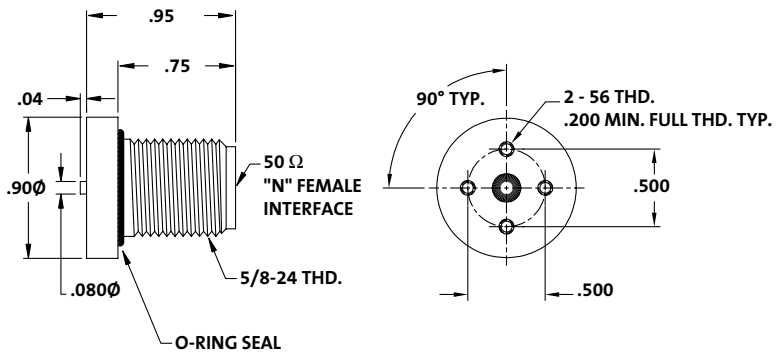

N Connectors

Unless noted, body and pin material is brass, contact is BeCu, insulator is PTFE, plating on components is BA.

N Connectors

Catalog Number

NS-6795-1

50 Ω N PCB
Three Hole Mount

Catalog Number

NS-6795-3

50 Ω N PCB
Four Hole Mount

Catalog Number

NS-5335-5

50 Ω Right Angle
N PCB Mount

Catalog Number

NS-5470-1

75 Ω Bulkhead Mount N

Catalog Number

NS-7791-1

50 Ω Cable Mount Female N

Catalog Number **Cable** **Ω** **Crimp Tool**

| | | | |
|------------------|-------------------|----|-----------|
| GN-214-AHS/480 | RG-214/U | 50 | G-CRT-480 |
| GN-8-213-AHS/460 | RG-8/U, RG-213/U | 50 | G-CRT-480 |
| GN-8-AHS/480-LD | RG-8/U FOAM | 50 | G-CRT-480 |
| GN-216-AHS/480 | RG-216/U | 75 | G-CRT-211 |
| GN-11-AHS/460 | RG-11/U Up to 60% | 75 | G-CRT-211 |
| GN-11-AHS/480 | RG-11/U Over 60% | 75 | G-CRT-211 |
| GN-375-CX | .375 Cable Flex | 75 | G-CRT-211 |
| NS-3008-9 | RG-11/U | 50 | G-CRT-480 |
| NS-3008-23 | Belden 8214 | 50 | G-CRT-480 |
| NS-3008-29 | Belden 9913 | 50 | G-CRT-480 |

Large Cable Mount Male N

N Connectors

Small Cable Mount
Male N

| Catalog Number | Cable | Ω | A ϕ |
|-----------------|----------------------|----------|----------|
| GN-58-B-AHS-250 | RG-58/U | 50 | .250 |
| GN-223-AHS-290 | RG-223/U | 50 | .290 |
| GN-59-AHS/290-L | Low density RG-59/U | 75 | .290 |
| GN-59-AHS/290-H | High density RG-59/U | 75 | .290 |
| GN-59-AHS/312-L | Low density RG-59/U | 75 | .312 |
| GN-59-AHS/312-H | High density RG-59/U | 75 | .312 |
| GN-59-AHP/284-L | Plenum RG-59/U | 75 | .284 |
| GN-6-AHS/312-L | Low density RG-6/U | 75 | .312 |
| GN-6-AHS/312-H | High density RG-6/U | 75 | .312 |
| GN-6-AHS/342-L | Low density RG-6/U | 75 | .342 |
| GN-6-AHS/342-H | High density RG-6/U | 75 | .342 |
| GN-6-AHS/357-L | Low density RG-6/U | 75 | .357 |
| GN-6-AHS/357-H | High density RG-6/U | 75 | .357 |
| GN-6-AHP/312-L | Plenum RG-6/U | 75 | .312 |