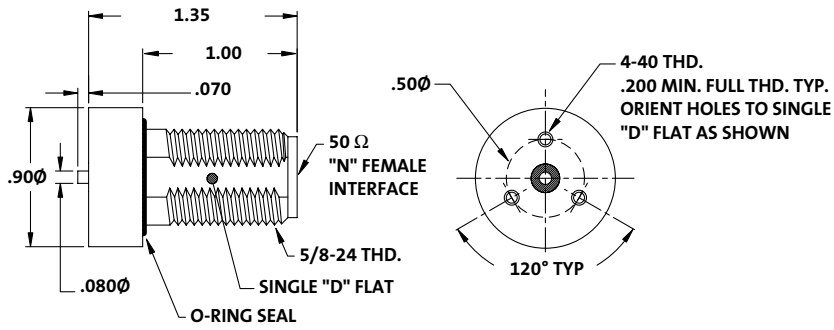

N Connectors

Unless noted, body and pin material is brass, contact is BeCu, insulator is PTFE, plating on components is BA.

N Connectors

Catalog Number

NS-6795-1

50 Ω N PCB
Three Hole Mount

Catalog Number

NS-6795-3

50 Ω N PCB
Four Hole Mount

Catalog Number

NS-5335-5

50 Ω Right Angle
N PCB Mount

Catalog Number

NS-5470-1

75 Ω Bulkhead Mount N

Catalog Number

NS-7791-1

50 Ω Cable Mount Female N

Catalog Number **Cable** **Ω** **Crimp Tool**

| | | | |
|------------------|-------------------|----|-----------|
| GN-214-AHS/480 | RG-214/U | 50 | G-CRT-480 |
| GN-8-213-AHS/460 | RG-8/U, RG-213/U | 50 | G-CRT-480 |
| GN-8-AHS/480-LD | RG-8/U FOAM | 50 | G-CRT-480 |
| GN-216-AHS/480 | RG-216/U | 75 | G-CRT-211 |
| GN-11-AHS/460 | RG-11/U Up to 60% | 75 | G-CRT-211 |
| GN-11-AHS/480 | RG-11/U Over 60% | 75 | G-CRT-211 |
| GN-375-CX | .375 Cable Flex | 75 | G-CRT-211 |
| NS-3008-9 | RG-11/U | 50 | G-CRT-480 |
| NS-3008-23 | Belden 8214 | 50 | G-CRT-480 |
| NS-3008-29 | Belden 9913 | 50 | G-CRT-480 |

Large Cable Mount Male N

N Connectors

Small Cable Mount
Male N

| Catalog Number | Cable | Ω | A ϕ |
|-----------------|----------------------|----------|----------|
| GN-58-B-AHS-250 | RG-58/U | 50 | .250 |
| GN-223-AHS-290 | RG-223/U | 50 | .290 |
| GN-59-AHS/290-L | Low density RG-59/U | 75 | .290 |
| GN-59-AHS/290-H | High density RG-59/U | 75 | .290 |
| GN-59-AHS/312-L | Low density RG-59/U | 75 | .312 |
| GN-59-AHS/312-H | High density RG-59/U | 75 | .312 |
| GN-59-AHP/284-L | Plenum RG-59/U | 75 | .284 |
| GN-6-AHS/312-L | Low density RG-6/U | 75 | .312 |
| GN-6-AHS/312-H | High density RG-6/U | 75 | .312 |
| GN-6-AHS/342-L | Low density RG-6/U | 75 | .342 |
| GN-6-AHS/342-H | High density RG-6/U | 75 | .342 |
| GN-6-AHS/357-L | Low density RG-6/U | 75 | .357 |
| GN-6-AHS/357-H | High density RG-6/U | 75 | .357 |
| GN-6-AHP/312-L | Plenum RG-6/U | 75 | .312 |