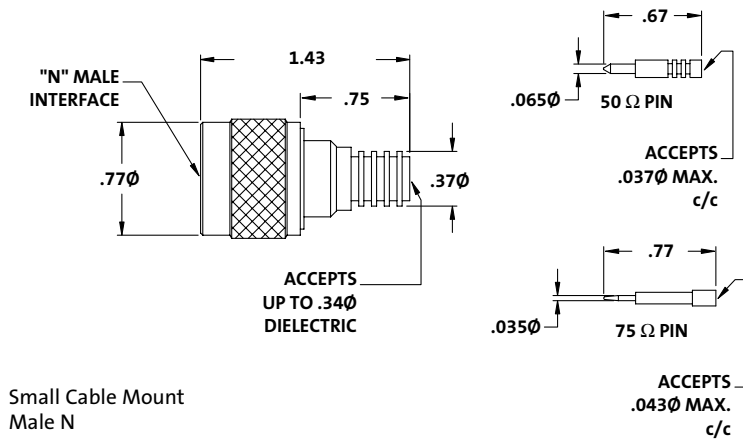

N Connectors

Unless noted, body and pin material is brass, contact is BeCu, insulator is PTFE, plating on components is BA.

N Connectors

Catalog Number

NS-6795-1

50 Ω N PCB
Three Hole Mount

Catalog Number

NS-6795-3

NS-7791-1

50 Ω Cable Mount Female N

Catalog Number **Cable** **Ω** **Crimp Tool**

| | | | |
|------------------|-------------------|----|-----------|
| GN-214-AHS/480 | RG-214/U | 50 | G-CRT-480 |
| GN-8-213-AHS/460 | RG-8/U, RG-213/U | 50 | G-CRT-480 |
| GN-8-AHS/480-LD | RG-8/U FOAM | 50 | G-CRT-480 |
| GN-216-AHS/480 | RG-216/U | 75 | G-CRT-211 |
| GN-11-AHS/460 | RG-11/U Up to 60% | 75 | G-CRT-211 |
| GN-11-AHS/480 | RG-11/U Over 60% | 75 | G-CRT-211 |
| GN-375-CX | .375 Cable Flex | 75 | G-CRT-211 |
| NS-3008-9 | RG-11/U | 50 | G-CRT-480 |
| NS-3008-23 | Belden 8214 | 50 | G-CRT-480 |
| NS-3008-29 | Belden 9913 | 50 | G-CRT-480 |

Large Cable Mount Male N

N Connectors

Small Cable Mount
Male N

| Catalog Number | Cable | Ω | A ϕ |
|-----------------|----------------------|----------|----------|
| GN-58-B-AHS-250 | RG-58/U | 50 | .250 |
| GN-223-AHS-290 | RG-223/U | 50 | .290 |
| GN-59-AHS/290-L | Low density RG-59/U | 75 | .290 |
| GN-59-AHS/290-H | High density RG-59/U | 75 | .290 |
| GN-59-AHS/312-L | Low density RG-59/U | 75 | .312 |
| GN-59-AHS/312-H | High density RG-59/U | 75 | .312 |
| GN-59-AHP/284-L | Plenum RG-59/U | 75 | .284 |
| GN-6-AHS/312-L | Low density RG-6/U | 75 | .312 |
| GN-6-AHS/312-H | High density RG-6/U | 75 | .312 |
| GN-6-AHS/342-L | Low density RG-6/U | 75 | .342 |
| GN-6-AHS/342-H | High density RG-6/U | 75 | .342 |
| GN-6-AHS/357-L | Low density RG-6/U | 75 | .357 |
| GN-6-AHS/357-H | High density RG-6/U | 75 | .357 |
| GN-6-AHP/312-L | Plenum RG-6/U | 75 | .312 |