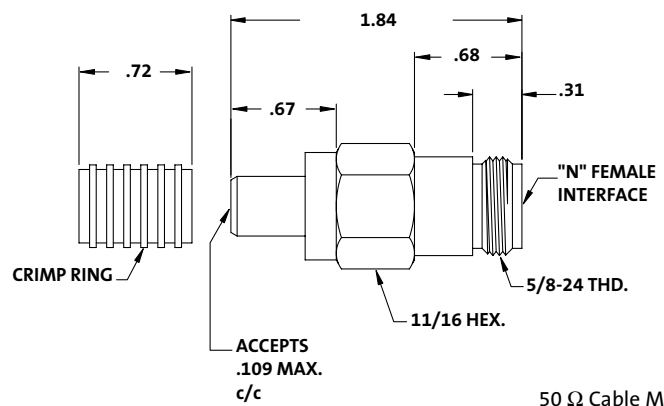

N Connectors

Unless noted, body and pin material is brass, contact is BeCu, insulator is PTFE, plating on components is BA.

N Connectors

Catalog Number

NS-6795-1

50 Ω N PCB
Three Hole Mount

Catalog Number

NS-6795-3

50 Ω N PCB
Four Hole Mount

Catalog Number

NS-5335-5

50 Ω Right Angle
N PCB Mount

Catalog Number

NS-5470-1

75 Ω Bulkhead Mount N

Catalog Number

NS-7791-1

50 Ω Cable Mount Female N

Catalog Number **Cable** **Ω** **Crimp Tool**

| | | | |
|------------------|-------------------|----|-----------|
| GN-214-AHS/480 | RG-214/U | 50 | G-CRT-480 |
| GN-8-213-AHS/460 | RG-8/U, RG-213/U | 50 | G-CRT-480 |
| GN-8-AHS/480-LD | RG-8/U FOAM | 50 | G-CRT-480 |
| GN-216-AHS/480 | RG-216/U | 75 | G-CRT-211 |
| GN-11-AHS/460 | RG-11/U Up to 60% | 75 | G-CRT-211 |
| GN-11-AHS/480 | RG-11/U Over 60% | 75 | G-CRT-211 |
| GN-375-CX | .375 Cable Flex | 75 | G-CRT-211 |
| NS-3008-9 | RG-11/U | 50 | G-CRT-480 |
| NS-3008-23 | Belden 8214 | 50 | G-CRT-480 |
| NS-3008-29 | Belden 9913 | 50 | G-CRT-480 |

Large Cable Mount Male N

N Connectors

Small Cable Mount
Male N

| Catalog Number | Cable | Ω | A ϕ |
|-----------------|----------------------|----------|----------|
| GN-58-B-AHS-250 | RG-58/U | 50 | .250 |
| GN-223-AHS-290 | RG-223/U | 50 | .290 |
| GN-59-AHS/290-L | Low density RG-59/U | 75 | .290 |
| GN-59-AHS/290-H | High density RG-59/U | 75 | .290 |
| GN-59-AHS/312-L | Low density RG-59/U | 75 | .312 |
| GN-59-AHS/312-H | High density RG-59/U | 75 | .312 |
| GN-59-AHP/284-L | Plenum RG-59/U | 75 | .284 |
| GN-6-AHS/312-L | Low density RG-6/U | 75 | .312 |
| GN-6-AHS/312-H | High density RG-6/U | 75 | .312 |
| GN-6-AHS/342-L | Low density RG-6/U | 75 | .342 |
| GN-6-AHS/342-H | High density RG-6/U | 75 | .342 |
| GN-6-AHS/357-L | Low density RG-6/U | 75 | .357 |
| GN-6-AHS/357-H | High density RG-6/U | 75 | .357 |
| GN-6-AHP/312-L | Plenum RG-6/U | 75 | .312 |