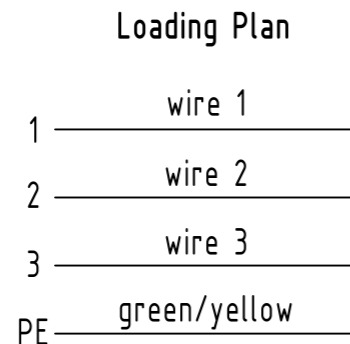

Connector Location A

Connector Location B

NOTE:
 * Silver plated contacts
 - Protection level: IP65
 - Temperature range: -30°C ... +80°C

6.0 to 100	±1%
0.6 to 5.9	+0.04
0.2 to 0.5	+0.02
a [m]	Tolerance

length in "1m" step	100	XXX=000
	99	XXX=990
	.	.
	12	XXX=120
length in "0.1m" step	11	XXX=110
	10	XXX=100
	9.9	XXX=099
	9.8	XXX=098
	.	.
	0.5	XXX=005
	0.4	XXX=004
	0.3	XXX=003
	0.2	XXX=002
Step	a [m]	XXX

JZ-500 4G2.5mm ² , PVC, grey	33500300201XXX
Type of cable	Part no.

	All rights reserved	Created by 402676 Gross	Inspected by COSTEA Costea	Standardisation MUNTEANV Muntean	Date 2020-04-02	State Final Release
	Department HCS - RO	Title Han1A CA 3+PE +latch f/- PVC		Doc-Key / ECM-Nr. 100838796/UGD/000/A 500000170249		
HARTING Customised Solutions D-32339 Espelkamp		Type TB	Number 33500300201XXX		Rev. A	Page 1/1