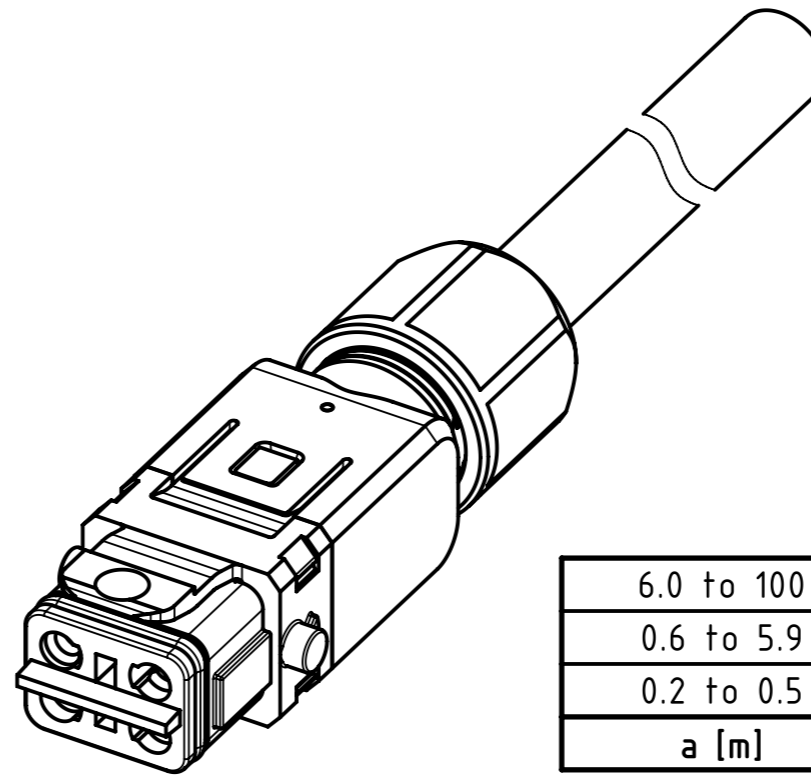

Connector Location A

Connector Location B

NOTE:
 * Silver plated contacts
 - Protection level: IP65
 - Temperature range: -30°C ... +80°C

6.0 to 100	±1%
0.6 to 5.9	+0.04
0.2 to 0.5	+0.02
a [m]	Tolerance

length in "1m" step	100	XXX=000
	99	XXX=990
	.	.
	12	XXX=120
length in "0.1m" step	11	XXX=110
	10	XXX=100
	9.9	XXX=099
	9.8	XXX=098
	.	.
	0.5	XXX=005
	0.4	XXX=004
	0.3	XXX=003
	0.2	XXX=002
Step	a [m]	XXX

JZ-500 4G2.5mm ² , PVC, grey	33500300201XXX
Type of cable	Part no.

	All rights reserved	Created by 402676 Gross	Inspected by COSTEA Costea	Standardisation MUNTEANV Muntean	Date 2020-04-02	State Final Release
	Department HCS - RO	Title Han1A CA 3+PE +latch f/- PVC		Doc-Key / ECM-Nr. 100838796/UGD/000/A 500000170249		
HARTING Customised Solutions D-32339 Espelkamp		Type TB	Number 33500300201XXX		Rev. A	Page 1/1