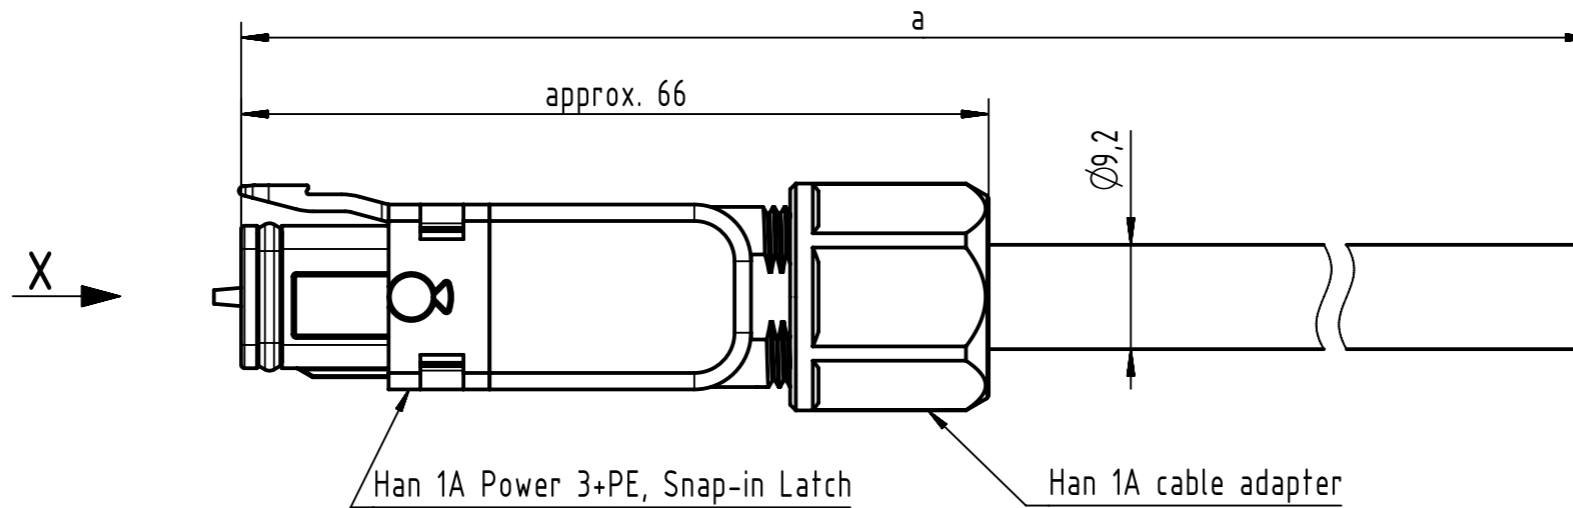

Connector Location A

Connector Location B

NOTE:
 * Silver plated contacts
 - Protection level: IP65
 - Temperature range: -30°C ... +80°C

6.0 to 100	±1%
0.6 to 5.9	+0.04
0.2 to 0.5	+0.02
a [m]	Tolerance

length in "1m" step	100	XXX=000
	99	XXX=990
	.	.
	12	XXX=120
length in "0.1m" step	11	XXX=110
	10	XXX=100
	9.9	XXX=099
	9.8	XXX=098
	.	.
	0.5	XXX=005
	0.4	XXX=004
	0.3	XXX=003
	0.2	XXX=002
Step	a [m]	XXX

JZ-500 4G2.5mm ² , PVC, grey	33500300201XXX
Type of cable	Part no.

	All rights reserved	Created by 402676 Gross	Inspected by COSTEA Costea	Standardisation MUNTEANV Muntean	Date 2020-04-02	State Final Release
	Department HCS - RO	Title Han1A CA 3+PE +latch f/- PVC		Doc-Key / ECM-Nr. 100838796/UGD/000/A 500000170249		
HARTING Customised Solutions D-32339 Espelkamp		Type TB	Number 33500300201XXX		Rev. A	Page 1/1