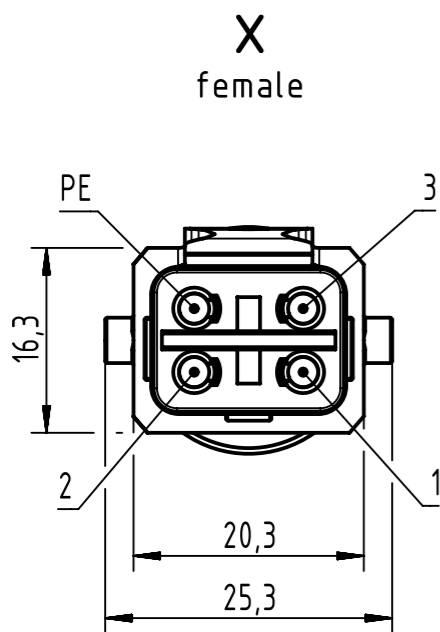

Connector Location A

Connector Location B

NOTE:
 * Silver plated contacts
 - Protection level: IP65
 - Temperature range: -30°C ... +80°C

6.0 to 100	±1%
0.6 to 5.9	+0.04
0.2 to 0.5	+0.02
a [m]	Tolerance

length in "1m" step	100	XXX=000
	99	XXX=990
	.	.
	12	XXX=120
length in "0.1m" step	11	XXX=110
	10	XXX=100
	9.9	XXX=099
	9.8	XXX=098
	.	.
	0.5	XXX=005
	0.4	XXX=004
	0.3	XXX=003
	0.2	XXX=002
Step	a [m]	XXX

JZ-500 4G2.5mm ² , PVC, grey	33500300201XXX
Type of cable	Part no.

	All rights reserved	Created by 402676 Gross	Inspected by COSTEA Costea	Standardisation MUNTEANV Muntean	Date 2020-04-02	State Final Release
	Department HCS - RO	Title Han1A CA 3+PE +latch f/- PVC		Doc-Key / ECM-Nr. 100838796/UGD/000/A 500000170249		
HARTING Customised Solutions D-32339 Espelkamp		Type TB	Number 33500300201XXX		Rev. A	Page 1/1