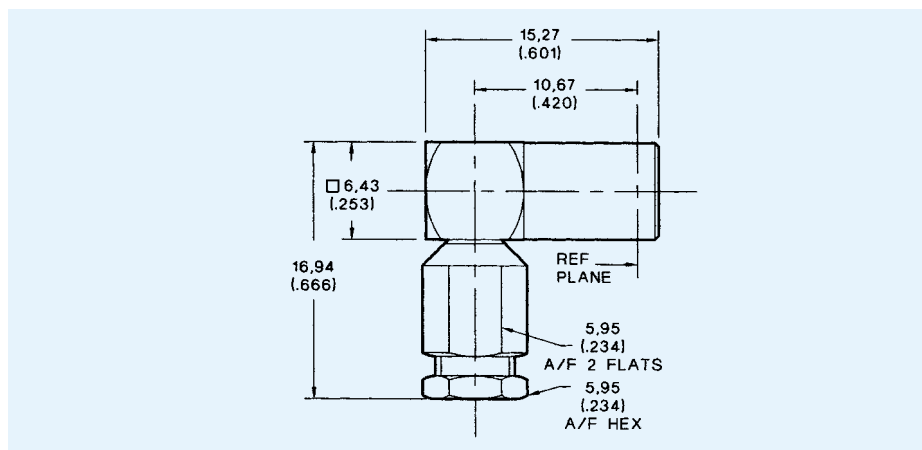

## Right Angle Plugs

SMB CONNECTORS HAVE SOLDER CENTER CONTACTS

### Right Angle Clamp Plug

Part Number	Cable Numbers
B51-011-0000220	RG174/U, 316/U
B51-011-3196220	RG178/U, 196/U

Assembly Instruction BBAI-1221 (Page 136)

### Right Angle Crimp Plug

Part Number	Cable Numbers
B51-328-3188220	RG174/U, 316/U
B51-328-3196220	RG178/U, 196/U
B51-328-9399220	RD316, 179

Assembly Instruction BAI-015 (Page 120)

SMB/C