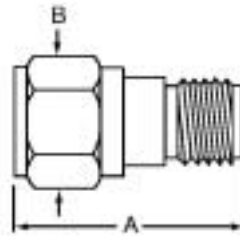

Description
SMA 50 Ohm Adapter - Straight

Ordering Data
SMA 50 Ohm Adapter - Straight

Part Number	Adapter Ends	Dimension				Finish
		A		B (Hex)		
		mm	in.	mm	in.	
39A105-3	Plug-Jack	18.26	0.719	7.94	0.313	Passivated

Description
SMA 50 Ohm Adapter - Right-Angle

Ordering Data
SMA 50 Ohm Adapter - Right-Angle

Part Number	Adapter Ends	Dimension				Finish
		A		B		
		mm	in.	mm	in.	
39AR100-1	Jack-Plug	16.00	0.630	14.73	0.580	Gold
39AR101-2	Plug-Plug	16.00	0.630	16.00	0.630	Gold

Description
SMA 50 Ohm Adapter - Tee

Ordering Data
SMA 50 Ohm Adapter - Tee

Part Number	Adapter Ends	Dimension				Finish
		A		B		
		mm	in.	mm	in.	
39AT 102-2	Jack-Plug-Jack	26.19	1.031	19.05	0.750	Gold
39AT 103-1	Jack-Jack-Jack	26.19	1.031	17.78	0.700	Gold
39AT 104-1	Plug-Jack-Plug	26.19	1.031	17.78	0.700	Gold