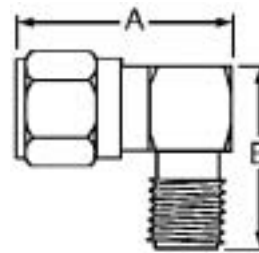

Description
SMA 50 Ohm Adapter - Straight

Ordering Data
SMA 50 Ohm Adapter - Straight

Part Number	Adapter Ends	Dimension				Finish
		A		B (Hex)		
		mm	in.	mm	in.	
39A105-3	Plug-Jack	18.26	0.719	7.94	0.313	Passivated

Description
SMA 50 Ohm Adapter - Right-Angle

Ordering Data
SMA 50 Ohm Adapter - Right-Angle

Part Number	Adapter Ends	Dimension				Finish
		A		B		
		mm	in.	mm	in.	
39AR100-1	Jack-Plug	16.00	0.630	14.73	0.580	Gold
39AR101-2	Plug-Plug	16.00	0.630	16.00	0.630	Gold

Description
SMA 50 Ohm Adapter - Tee

Ordering Data
SMA 50 Ohm Adapter - Tee

Part Number	Adapter Ends	Dimension				Finish
		A		B		
		mm	in.	mm	in.	
39AT 102-2	Jack-Plug-Jack	26.19	1.031	19.05	0.750	Gold
39AT 103-1	Jack-Jack-Jack	26.19	1.031	17.78	0.700	Gold
39AT 104-1	Plug-Jack-Plug	26.19	1.031	17.78	0.700	Gold