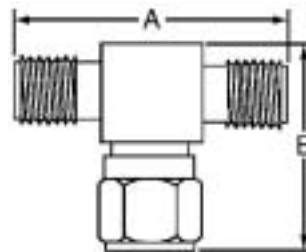

Description
SMA 50 Ohm Adapter - Straight

Ordering Data
SMA 50 Ohm Adapter - Straight

Part Number	Adapter Ends	Dimension				Finish
		A		B (Hex)		
		mm	in.	mm	in.	
39A105-3	Plug-Jack	18.26	0.719	7.94	0.313	Passivated

Description
SMA 50 Ohm Adapter - Right-Angle

Ordering Data
SMA 50 Ohm Adapter - Right-Angle

Part Number	Adapter Ends	Dimension				Finish
		A		B		
		mm	in.	mm	in.	
39AR100-1	Jack-Plug	16.00	0.630	14.73	0.580	Gold
39AR101-2	Plug-Plug	16.00	0.630	16.00	0.630	Gold

Description
SMA 50 Ohm Adapter - Tee

Ordering Data
SMA 50 Ohm Adapter - Tee

Part Number	Adapter Ends	Dimension				Finish
		A		B		
		mm	in.	mm	in.	
39AT 102-2	Jack-Plug-Jack	26.19	1.031	19.05	0.750	Gold
39AT 103-1	Jack-Jack-Jack	26.19	1.031	17.78	0.700	Gold
39AT 104-1	Plug-Jack-Plug	26.19	1.031	17.78	0.700	Gold