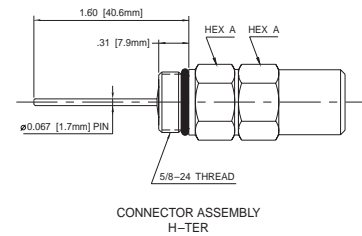

Andrew Trunk and Distribution Connectors for CATV cable

3-Piece 9" Extension Long Pin Connector

Andrew CATV Cable (Compatible with CommScope PIII and Times Fiber T-10)

	Type No.	Center Conductor	Outer Conductor	Body Hex (A)	Main Nut Hex (B)	Back Nut Hex (C)
HFC 500	C500-EXT9-3PT	.109	.500	1-1/8	1-1/8	1
HFC 750	C750-EXT9-3PT	.167	.750	1-3/8	1-3/8	1-1/4

Andrew Trunk and Distribution Adapters

Rotational Housing to Housing Pin Adapter

Type No.	Body Hex (A)	Main Nut Hex (B)	Back Nut Hex (C)
H-KS-KS-M	3/4	1-1/8	3/4

Rotational Housing to Housing Long Pin Adapter

Type No.	Body Hex (A)	Main Nut Hex (B)	Back Nut Hex (C)
H-KS-KS-MT	3/4	1-1/8	3/4

Housing Pin Terminator Adapter

Type No.	Hex (A)
H-TER	3/4

Housing Long Pin Terminator Adapter

Type No.	Hex (A)
H-TER-T	3/4