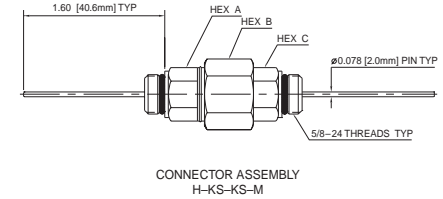

Andrew Trunk and Distribution Connectors for CATV cable

3-Piece 9" Extension Long Pin Connector

Andrew CATV Cable (Compatible with CommScope PIII and Times Fiber T-10)

	Type No.	Center Conductor	Outer Conductor	Body Hex (A)	Main Nut Hex (B)	Back Nut Hex (C)
HFC 500	C500-EXT9-3PT	.109	.500	1-1/8	1-1/8	1
HFC 750	C750-EXT9-3PT	.167	.750	1-3/8	1-3/8	1-1/4

Andrew Trunk and Distribution Adapters

Rotational Housing to Housing Pin Adapter

Type No.	Body Hex (A)	Main Nut Hex (B)	Back Nut Hex (C)
H-KS-KS-M	3/4	1-1/8	3/4

Rotational Housing to Housing Long Pin Adapter

Type No.	Body Hex (A)	Main Nut Hex (B)	Back Nut Hex (C)
H-KS-KS-MT	3/4	1-1/8	3/4

Housing Pin Terminator Adapter

Type No.	Hex (A)
H-TER	3/4

Housing Long Pin Terminator Adapter

Type No.	Hex (A)
H-TER-T	3/4