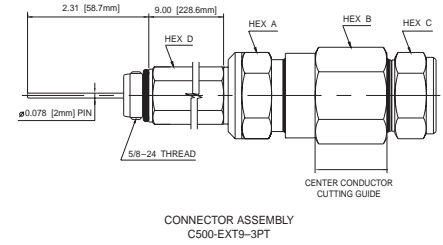

Andrew Trunk and Distribution Connectors for CATV cable

3-Piece 9" Extension Long Pin Connector

Andrew CATV Cable (Compatible with CommScope PIII and Times Fiber T-10)

	Type No.	Center Conductor	Outer Conductor	Body Hex (A)	Main Nut Hex (B)	Back Nut Hex (C)
HFC 500	C500-EXT9-3PT	.109	.500	1-1/8	1-1/8	1
HFC 750	C750-EXT9-3PT	.167	.750	1-3/8	1-3/8	1-1/4

Andrew Trunk and Distribution Adapters

Rotational Housing to Housing Pin Adapter

Type No.	Body Hex (A)	Main Nut Hex (B)	Back Nut Hex (C)
H-KS-KS-M	3/4	1-1/8	3/4

Rotational Housing to Housing Long Pin Adapter

Type No.	Body Hex (A)	Main Nut Hex (B)	Back Nut Hex (C)
H-KS-KS-MT	3/4	1-1/8	3/4

Housing Pin Terminator Adapter

Type No.	Hex (A)
H-TER	3/4

Housing Long Pin Terminator Adapter

Type No.	Hex (A)
H-TER-T	3/4