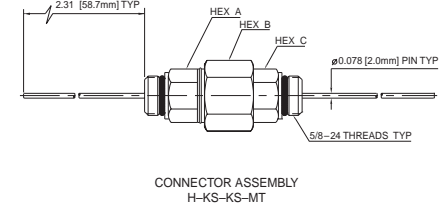

Andrew Trunk and Distribution Connectors for CATV cable

3-Piece 9" Extension Long Pin Connector

Andrew CATV Cable (Compatible with CommScope PIII and Times Fiber T-10)

	Type No.	Center Conductor	Outer Conductor	Body Hex (A)	Main Nut Hex (B)	Back Nut Hex (C)
HFC 500	C500-EXT9-3PT	.109	.500	1-1/8	1-1/8	1
HFC 750	C750-EXT9-3PT	.167	.750	1-3/8	1-3/8	1-1/4

Andrew Trunk and Distribution Adapters

Rotational Housing to Housing Pin Adapter

Type No.	Body Hex (A)	Main Nut Hex (B)	Back Nut Hex (C)
H-KS-KS-M	3/4	1-1/8	3/4

Rotational Housing to Housing Long Pin Adapter

Type No.	Body Hex (A)	Main Nut Hex (B)	Back Nut Hex (C)
H-KS-KS-MT	3/4	1-1/8	3/4

Housing Pin Terminator Adapter

Type No.	Hex (A)
H-TER	3/4

Housing Long Pin Terminator Adapter

Type No.	Hex (A)
H-TER-T	3/4