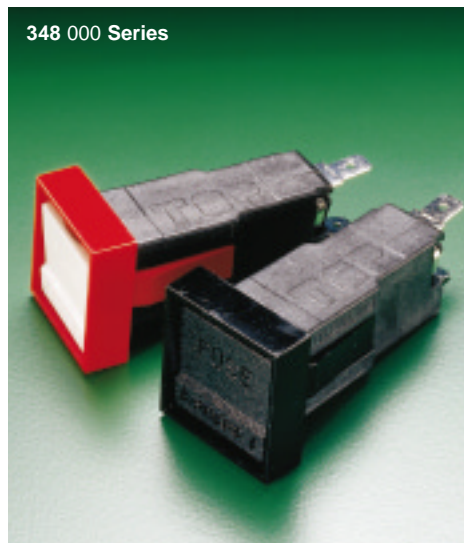

FOR 3AG FUSES

Low Profile Snap Mount Type

APPROVALS: Recognized under the Components Program of Underwriters Laboratories and Certified by CSA.

SPECIFICATIONS:

Electrical: 348 Series: Rated at 15 amps for any voltage up to 250 volts.

344 Series: Rated at 15 amps at lamp voltage shown below.

Dielectric Strength: 1500 volts minimum.

When designing indicating type fuseholders into a circuit, consideration should be given to the resistance of fractional amperage fuses and the parallel resistance of the indicator lamp and its resistor.

Mounting: Panel thickness range: .031" through .125".

Molded Parts: Black thermoplastic body (UL 94V0). Thermoplastic bezel, cap and lens (UL94V2). See tables below for colors.

Terminals: Brass. Tin-plated.

Ambient Temperature:

Non-indicating: -40°C to +85°C.

Indicating: -40°C to +60°C.

Fuse Installation: Insert a fuse into the cap and push the assembly into the body until it latches. Press in and down to unlatch for removal.

PATENTED

348 000 Series