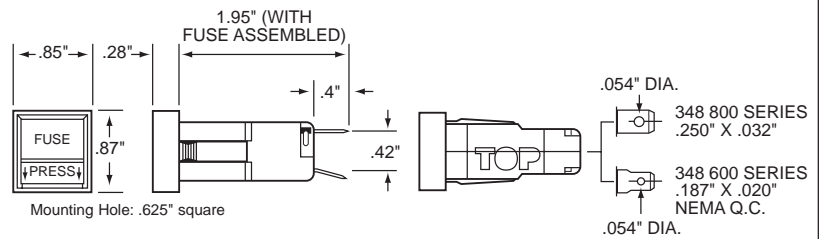

ORDERING INFORMATION:

Six-Digit Catalog Numbers Consist of:

Series Number	Terminal Style	Bezel Color	Cap Color
348 for 3AG Fuses	6 for 3/16" wide NEMA Q.C. Terminal 8 for 1/4" wide	1 for Red 2 for Green 3 for Yellow 4 for Blue 5 for White 7 for Black 9 for Grey	1 for Red 2 for Green 3 for Yellow 4 for Blue 5 for White 7 for Black 9 for Grey

Example: **3 4 8 6 1 1**