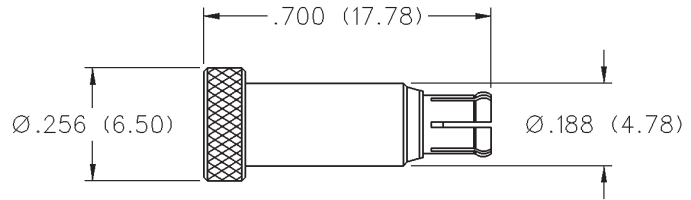

MCX 75 Ohm Plug Dummy Load

FREQ. RANGE	GOLD PLATED	NICKEL PLATED	RESISTANCE
0-1 GHz	133-3801-821	133-3801-826	75 Ohm