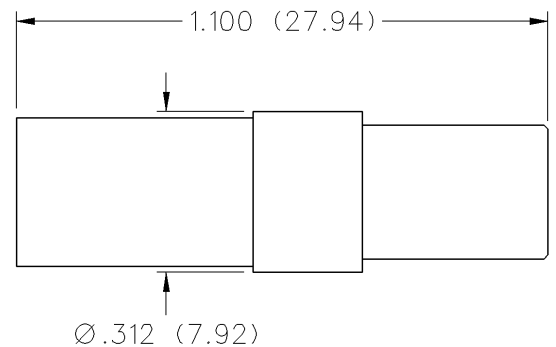

Straight Crimp Type Plug - Captivated Contact

CABLE TYPE	GOLD PLATED	NICKEL PLATED
RG-59	131-8409-001	131-8409-006

Assembly instructions page 167.
See page 132 for Cable Assembly Tools.