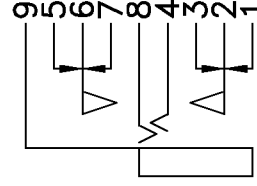

BEFORE TEST OR INITIAL: 0.5KG TO 3KG

AFTER LIFE TEST: 0.3KG TO 3KG

INSULATION RESISTANCE:

100 MEGA-OHMS MIN. @ 500V DC

CONTACT RESISTANCE: 100mA AND @ FREQ. OF 1KHZ

BEFORE TEST OR INITIAL: 30 MILLI-OHMS MAX

AFTER LIFE TEST: 60 MILLI-OHMS MAX AT BELOW

100mA AND @ FREQ. OF 1KHZ

LIFE TEST:

5,000 CYCLES OF INSERTION AND EXTRACTION

@ 20 TO 30 CYCLES PER MINUTE UNDER NO LOAD

9615 SW Allen, Suite 103
Beaverton, OR 97006
Phone: (503) 643-4899
Fax: (503) 643-6129
Website: www.cuistack.com