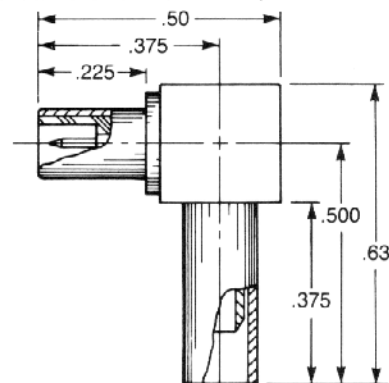

Straight Male Cable Jack

Clamp type for flexible cable:
3001-1551-0XX (Gold plated)
3001-7551-0XX (Nickel plated)

Solder-clamp for semi-rigid cable:
3001-1541-0XX (Gold Plated)
3001-7541-0XX (Nickel plated)

Straight Male Cable Jack

Crimp type for flexible cable:
3001-1571-0XX (Gold plated)
3001-7571-0XX (Nickel plated)

Right Angle Male Cable Jack

Clamp type for flexible cable:
3041-1551-0XX (Gold plated)
3041-7551-0XX (Nickel plated)

Solder-clamp for semi-rigid cable:
3041-1541-0XX (Gold plated)
3041-7541-0XX (Nickel plated)

Right Angle Male Cable Jack

Crimp type for flexible cable:
3141-1521-0XX (Gold plated)
3141-7521-0XX (Nickel plated)

Substitute the appropriate cable group for 'XX':

02	RG178, RG196, M17/93, M17/169	09	.141" semi-rigid, RG402, M17/130
03	RG174, RG179, RG316, M17/113, M17/119, M17/172, M17/173	10	.085" semi-rigid, RG405, M17/133
05	RG178DS, RG196DS	19	RG174DS, RG316DS, M17/152, Times RD316