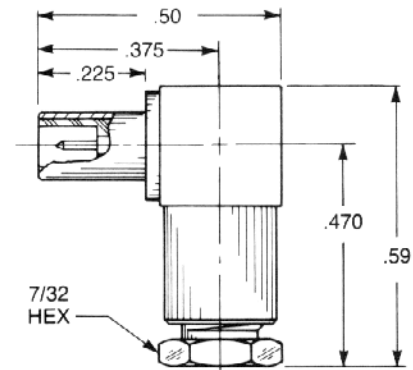

Straight Male Cable Jack

Clamp type for flexible cable:
3001-1551-0XX (Gold plated)
3001-7551-0XX (Nickel plated)

Solder-clamp for semi-rigid cable:
3001-1541-0XX (Gold Plated)
3001-7541-0XX (Nickel plated)

Straight Male Cable Jack

Crimp type for flexible cable:
3001-1571-0XX (Gold plated)
3001-7571-0XX (Nickel plated)

Right Angle Male Cable Jack

Clamp type for flexible cable:
3041-1551-0XX (Gold plated)
3041-7551-0XX (Nickel plated)

Solder-clamp for semi-rigid cable:
3041-1541-0XX (Gold plated)
3041-7541-0XX (Nickel plated)

Right Angle Male Cable Jack

Crimp type for flexible cable:
3141-1521-0XX (Gold plated)
3141-7521-0XX (Nickel plated)

Substitute the appropriate cable group for 'XX':

02	RG178, RG196, M17/93, M17/169	09	.141" semi-rigid, RG402, M17/130
03	RG174, RG179, RG316, M17/113, M17/119, M17/172, M17/173	10	.085" semi-rigid, RG405, M17/133
05	RG178DS, RG196DS	19	RG174DS, RG316DS, M17/152, Times RD316