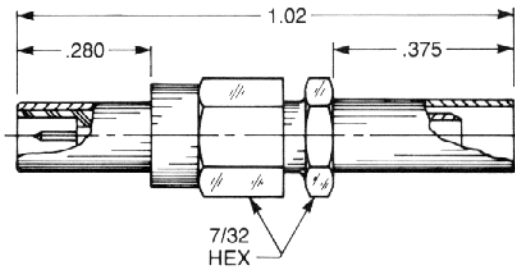

Straight Male Cable Jack

Clamp type for flexible cable:
3001-1551-0XX (Gold plated)
3001-7551-0XX (Nickel plated)

Solder-clamp for semi-rigid cable:
3001-1541-0XX (Gold Plated)
3001-7541-0XX (Nickel plated)

Straight Male Cable Jack

Crimp type for flexible cable:
3001-1571-0XX (Gold plated)
3001-7571-0XX (Nickel plated)

Right Angle Male Cable Jack

Clamp type for flexible cable:
3041-1551-0XX (Gold plated)
3041-7551-0XX (Nickel plated)

Solder-clamp for semi-rigid cable:
3041-1541-0XX (Gold plated)
3041-7541-0XX (Nickel plated)

Right Angle Male Cable Jack

Crimp type for flexible cable:
3141-1521-0XX (Gold plated)
3141-7521-0XX (Nickel plated)