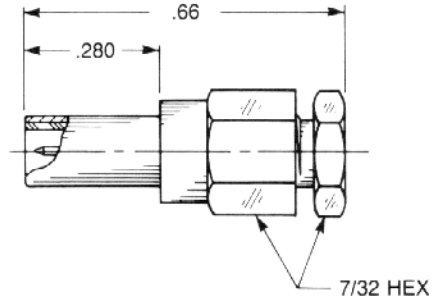

Straight Male Cable Jack

Clamp type for flexible cable:
3001-1551-0XX (Gold plated)
3001-7551-0XX (Nickel plated)

Solder-clamp for semi-rigid cable:
3001-1541-0XX (Gold Plated)
3001-7541-0XX (Nickel plated)

Straight Male Cable Jack

Crimp type for flexible cable:
3001-1571-0XX (Gold plated)
3001-7571-0XX (Nickel plated)

Right Angle Male Cable Jack

Clamp type for flexible cable:
3041-1551-0XX (Gold plated)
3041-7551-0XX (Nickel plated)

Solder-clamp for semi-rigid cable:
3041-1541-0XX (Gold plated)
3041-7541-0XX (Nickel plated)

Right Angle Male Cable Jack

Crimp type for flexible cable:
3141-1521-0XX (Gold plated)
3141-7521-0XX (Nickel plated)