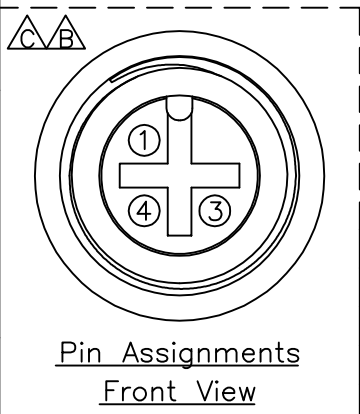

REV.	ECN NO.	DATE	SIGN	DESCRIPTION
B	LEN-7A0278	2007/09/21	Gao Ling	Delete Cross.
C	LEN-880038~041	2008/03/06	Gao Ling	Add Cross.
D	LEN-930809~812	2009/01/13	Prune	Update the drawing.

12-03BFFM-SR8AXX
 XX:01~99Meters
 01:01Meter
 02:02Meters
 :
 :
 99:99Meters
 Cable Length(L):01~99Meters

- Notes:
- * @C Important Dimension.
 - * Waterproof Rate:IP68.
In 1 meter water within 24 hours.
 - * Connector:Black,PU.
 - * Female Pin:Copper Alloy,Gold Plated.
 - * Cable:UL2464 22AWG*3C+Talcum,Black, PVC Jacket,UV Resistant,OD=5.0mm.
 - * Cable Length Tolerance: 01M:±40mm
02M~05M:±60mm
06M~10M:±100mm
11M~30M:±200mm
31M~99M:±500mm

Conn.	Wire Color	Pin Out
4	Black	黑
3	Blue	藍
1	Brown	棕

UNIT:mm	
TOLERANCE	±0.5 mm

TITLE	M12 Conn Cable Screw 3P F Conn F Pin	
SCALE	Free	SHEET 1 OF 1
REV.	D	SIZE A4 @C :Inspection Item

Amphenol LTW
 安費諾亮泰企業股份有限公司