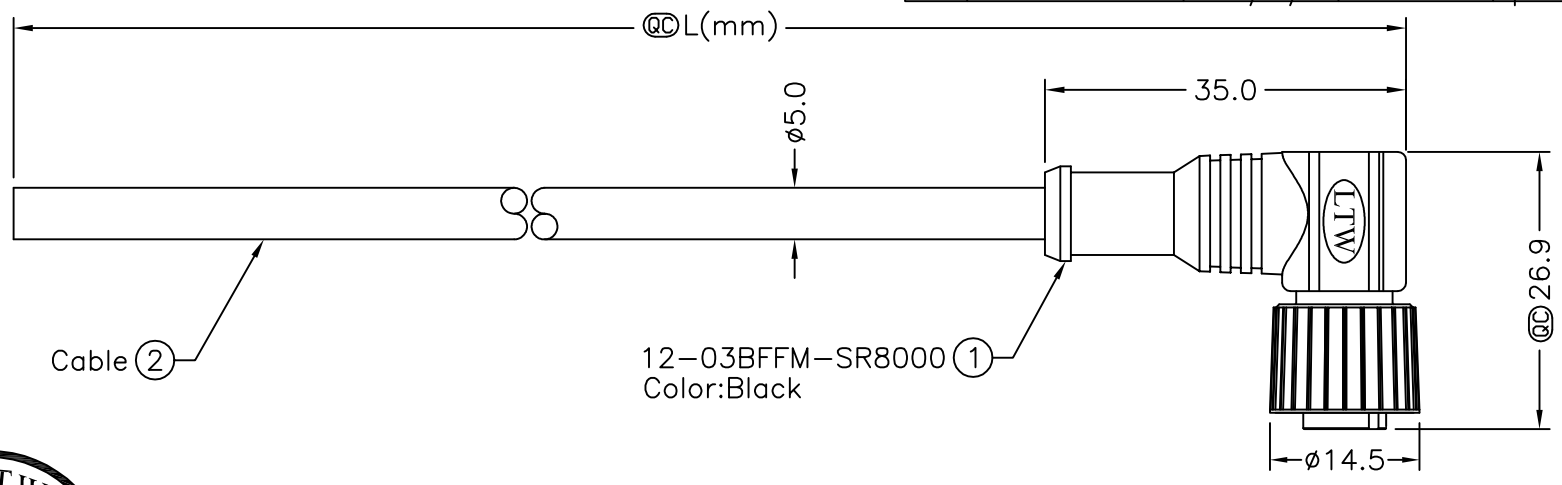

REV.	ECN NO.	DATE	SIGN	DESCRIPTION
B	LEN-7A0278	2007/09/21	Gao Ling	Delete Cross.
C	LEN-880038~041	2008/03/06	Gao Ling	Add Cross.
D	LEN-930809~812	2009/01/13	Prune	Update the drawing.

12-03BFFM-SR8AXX
 XX:01~99Meters
 01:01Meter
 02:02Meters
 :
 :
 99:99Meters
 Cable Length(L):01~99Meters

- Notes:
- * @C Important Dimension.
 - * Waterproof Rate:IP68.
In 1 meter water within 24 hours.
 - * Connector:Black,PU.
 - * Female Pin:Copper Alloy,Gold Plated.
 - * Cable:UL2464 22AWG*3C+Talcum,Black, PVC Jacket,UV Resistant,OD=5.0mm.
 - * Cable Length Tolerance: 01M:±40mm
02M~05M:±60mm
06M~10M:±100mm
11M~30M:±200mm
31M~99M:±500mm

Conn.	Wire Color	Pin Out
4	Black	黑
3	Blue	藍
1	Brown	棕

UNIT:mm	
TOLERANCE	±0.5 mm

TITLE	M12 Conn Cable Screw 3P F Conn F Pin	
SCALE	Free	SHEET 1 OF 1
REV.	D	SIZE A4 @C :Inspection Item

Amphenol LTW
 安費諾亮泰企業股份有限公司