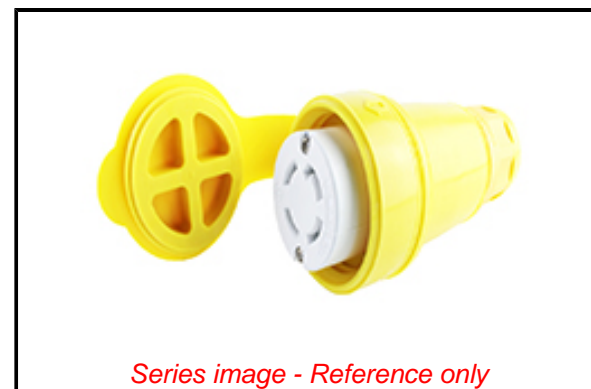

PLEASE CHECK WWW.MOLEX.COM FOR LATEST PART INFORMATION

Part Number: [1301470091](#)
Status: **Active**
Overview: [Watertite Extreme Wet-Location Wiring Solutions](#)
Description: Watertite Extreme Connector with Locking Blade, 4 Pole/4 Wire, Non-NEMA, 250V, Cord Grip Body Size F4

Documents:

[Drawing (PDF)](#) [RoHS Certificate of Compliance (PDF)](#)
[Brochure (PDF)](#)

Agency Certification

CSA LR6837
UL E10176

General

Product Family Wiring Devices
Series [130147](#)
IP Rating IP67
NEMA Configuration Non-NEMA Locking
Overview [Watertite Extreme Wet-Location Wiring Solutions](#)
Product Name Watertite Extreme
Receptacle Type Single
Specialty N/A
Taxonomy Wiring Devices
Type Connector
UPC 78678871393

Physical

Cord Grip Body Size F4 1"
Flange No
Flip Lid No
Gender Female
Length N/A
Locking Blade Yes
Net Weight 498.951/g
Poles 4-pole/4-wire

Electrical

Cord Type N/A
Current - Maximum per Contact 30.0A
GFCI No
Lighted Connector No
Voltage - Maximum 250V

Material Info

Engineering Number 29W09

Reference - Drawing Numbers

Sales Drawing 1301470091-000

EU ELV

Not Reviewed

EU RoHS

Not Reviewed

REACH SVHC

Not Reviewed

Halogen-Free

Status

Not Reviewed

For more information, please visit [Contact US](#)

China ROHS

Not Reviewed

ELV

Not Reviewed

RoHS Phthalates

Not Reviewed

Search Parts in this Series

[130147 Series](#)