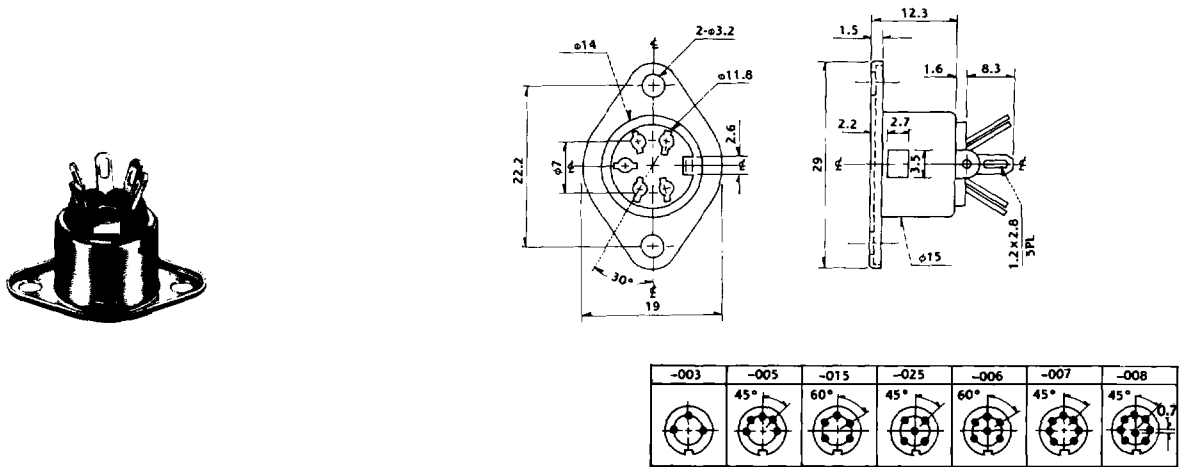

DIN JACK

60-0307-0000 (-008) P.C.B. (ϕ 11)

60-0308-0000 (-015) (W/O GROUND) W/QUICK-LOCK

60-0309-0000 (-008) P.C.B. (ϕ 11)

(Other configurations available upon request.)