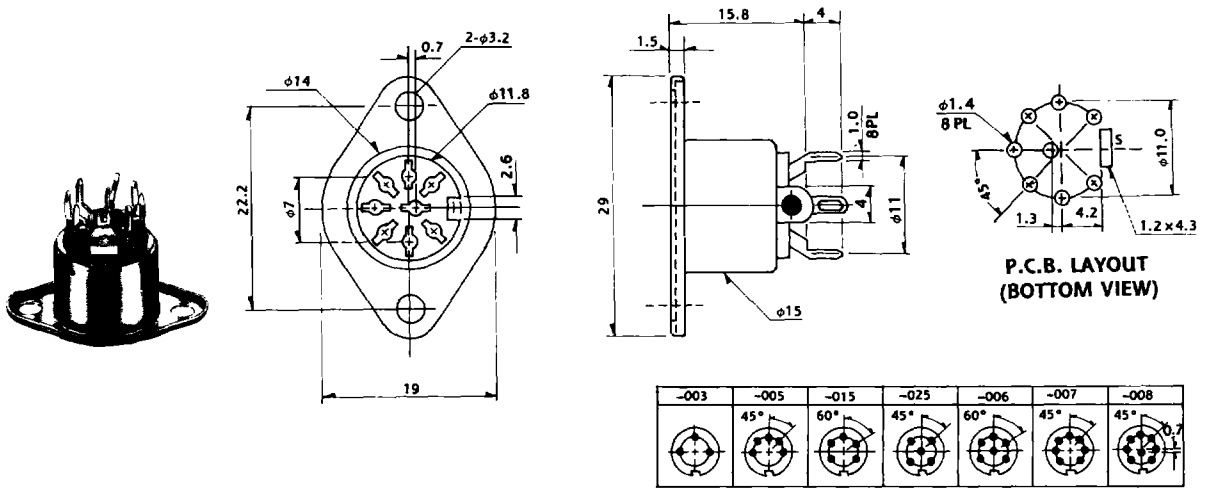

DIN JACK

60-0307-0000 (-008) P.C.B. (ϕ 11)

60-0308-0000 (-015) (W/O GROUND) W/QUICK-LOCK

60-0309-0000 (-008) P.C.B. (ϕ 11)

(Other configurations available upon request.)