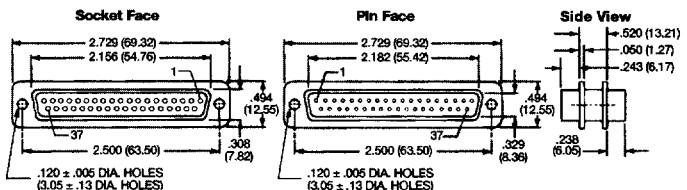

Pin/Socket Adapter

MCI Part Number	EMI Filter Designation	Cap. Value
56-735-001	A	310 pF Pi
56-735-002	B	1000 pF C
56-735-003	C	1000 pF Pi
56-735-004	D	5000 pF C
56-735-005	E	4000 pF Pi
56-735-008	F	830 pF C
56-735-009	J	100 pF Pi
56-735-010	K	2500 pF Pi
56-735-025	N	375 pF C
56-735-034	L	500 pF C