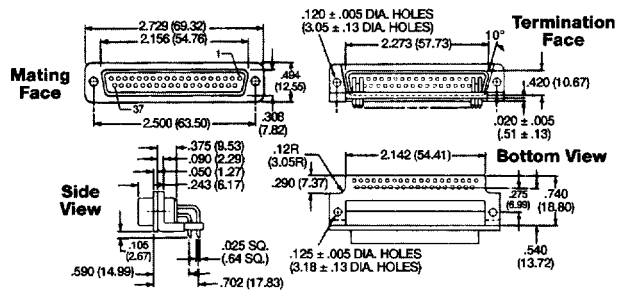

Metuchen Cap
 1-800-679-0516 • 732
 1-800-679-9959/Fax
 www.metcaps.com

**“We Offer Quick
 Solutions to
 Noise Pollution”**

37 Shell Size Socket Contact

Printed Circuit Board Mount

MCI Part Number	EMI Filter Designation	Cap. Value
56-733-001	A	310 pF Pi
56-733-002	B	1000 pF C
56-733-003	C	1000 pF Pi
56-733-004	D	5000 pF C
56-733-005	E	4000 pF Pi
56-733-021	F	830 pF C
56-733-022	J	100 pF Pi
56-733-023	K	2500 pF Pi
56-733-035	N	375 pF C
56-733-046	L	500 pF C

Printed Circuit Board Right Angle Mount

MCI Part Number	EMI Filter Designation	Cap. Value
56-734-001	A	310 pF Pi
56-734-002	B	1000 pF C
56-734-003	C	1000 pF Pi
56-734-004	D	5000 pF C
56-734-005	E	4000 pF Pi
56-734-006	F	830 pF C
56-734-007	J	100 pF Pi
56-734-008	K	2500 pF Pi
56-734-012	N	375 pF C
56-734-021	L	500 pF C

Socket Contact & Pin/Socket Adapter

Solderless Wire Wrap

MCI Part Number	Select one			EMI Filter Designation	Cap. Value
	L	L	L		
56-733	.500	.375	.250	A	310 pF Pi
56-733	-006	-016	-011	B	1000 pF C
56-733	-007	-017	-012	C	1000 pF Pi
56-733	-008	-018	-013	D	5000 pF C
56-733	-009	-019	-014	E	4000 pF Pi
56-733	-010	-020	-015	F	830 pF C
56-733	-030	-027	-024	J	100 pF Pi
56-733	-031	-028	-025	K	2500 pF Pi
56-733	-032	-029	-026	N	375 pF C
56-733	-038	-037	-036	L	375 pF C

Solder Cup Termination

MCI Part Number	EMI Filter Designation	Cap. Value
56-736-001	A	310 pF Pi
56-736-002	B	1000 pF C
56-736-003	C	1000 pF Pi
56-736-004	D	5000 pF C
56-736-005	E	4000 pF Pi
56-736-006	F	830 pF C
56-736-007	J	100 pF Pi
56-736-008	K	2500 pF Pi
56-736-009	N	375 pF C
56-736-015	L	500 pF C