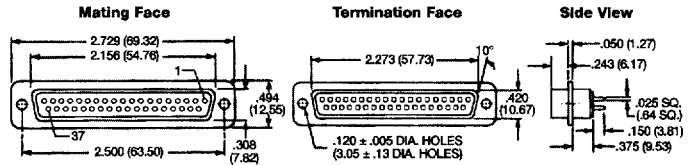

Metuchen Cap
 1-800-679-0516 • 732
 1-800-679-9959/Fax
 www.metcaps.com

**“We Offer Quick
 Solutions to
 Noise Pollution”**

37 Shell Size Socket Contact

Printed Circuit Board Mount

MCI Part Number	EMI Filter Designation	Cap. Value
56-733-001	A	310 pF Pi
56-733-002	B	1000 pF C
56-733-003	C	1000 pF Pi
56-733-004	D	5000 pF C
56-733-005	E	4000 pF Pi
56-733-021	F	830 pF C
56-733-022	J	100 pF Pi
56-733-023	K	2500 pF Pi
56-733-035	N	375 pF C
56-733-046	L	500 pF C

Printed Circuit Board Right Angle Mount

MCI Part Number	EMI Filter Designation	Cap. Value
56-734-001	A	310 pF Pi
56-734-002	B	1000 pF C
56-734-003	C	1000 pF Pi
56-734-004	D	5000 pF C
56-734-005	E	4000 pF Pi
56-734-006	F	830 pF C
56-734-007	J	100 pF Pi
56-734-008	K	2500 pF Pi
56-734-012	N	375 pF C
56-734-021	L	500 pF C

Socket Contact & Pin/Socket Adapter

Solderless Wire Wrap

MCI Part Number	Select one			EMI Filter Designation	Cap. Value
	L	L	L		
56-733	.500	.375	.250	A	310 pF Pi
56-733	-006	-016	-011	B	1000 pF C
56-733	-007	-017	-012	C	1000 pF Pi
56-733	-008	-018	-013	D	5000 pF C
56-733	-009	-019	-014	E	4000 pF Pi
56-733	-010	-020	-015	F	830 pF C
56-733	-030	-027	-024	J	100 pF Pi
56-733	-031	-028	-025	K	2500 pF Pi
56-733	-032	-029	-026	N	375 pF C
56-733	-038	-037	-036	L	375 pF C