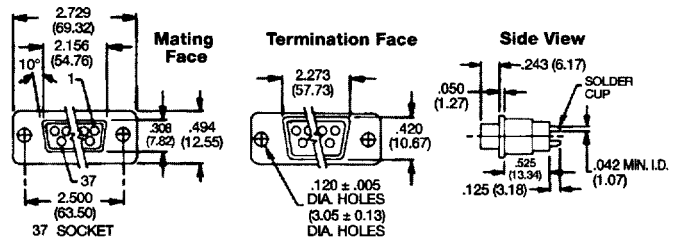

Solder Cup Termination

MCI Part Number	EMI Filter Designation	Cap. Value
56-736-001	A	310 pF Pi
56-736-002	B	1000 pF C
56-736-003	C	1000 pF Pi
56-736-004	D	5000 pF C
56-736-005	E	4000 pF Pi
56-736-006	F	830 pF C
56-736-007	J	100 pF Pi
56-736-008	K	2500 pF Pi
56-736-009	N	375 pF C
56-736-015	L	500 pF C