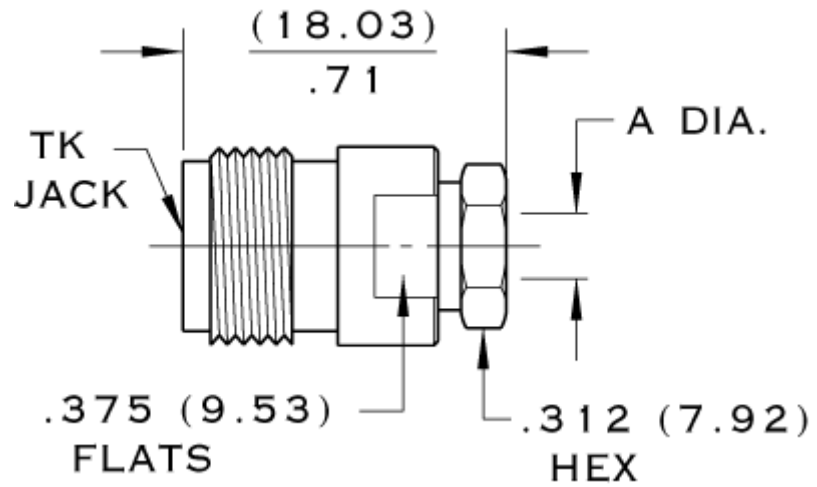

**TK jack  
29704**

CABLE	PART NO.	CABLE DIA.		A DIA.	
		IN.	MM	IN.	MM
ASTROLAB 31000; RG-402	29704-1	.141	3.58	.144	3.66
ASTROLAB 31086; RG-405	29704-2	.086	2.18	.089	2.26
RG-401	29704-4	.250	6.35	.255	6.48