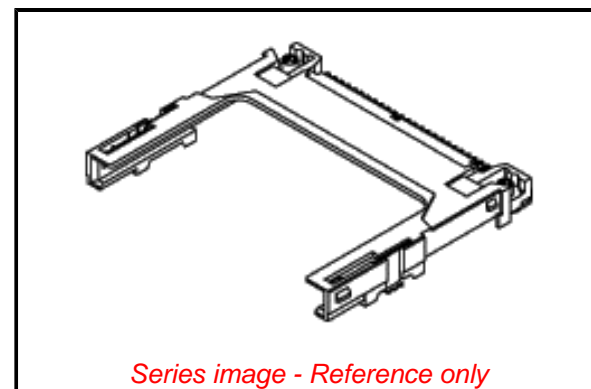

PLEASE CHECK WWW.MOLEX.COM FOR LATEST PART INFORMATION

Part Number: [0553595029](#)
Status: **Active**
Overview: [CompactFlash™](#)
Description: 1.27mm Pitch CF Card Header- Right-Angle, Surface Mount Bottom Mounting For Type I and II Cards

Agency Certification

UL E29179

General

Product Family	Memory Card Sockets
Series	55359
Overview	CompactFlash™
Product Name	CompactFlash
Style	Guide and Holder
UPC	822348186280

Physical

Card Detection Switch	N/A
Card Entry Location	Front
Circuits (Loaded)	50
Durability (mating cycles max)	10000
Ejector Button Side	N/A
Flammability	94V-0
Material - Contact	Copper Alloy
Material - Plating Mating	Gold over Nickel
Material - Plating Termination	Tin
Net Weight	3290.278/mg
PCB Retention	Yes
Packaging Type	Tray
Pitch - Mating Interface	1.27mm
Temperature Range - Operating	-20° to +90°C
Termination Interface: Style	Surface Mount