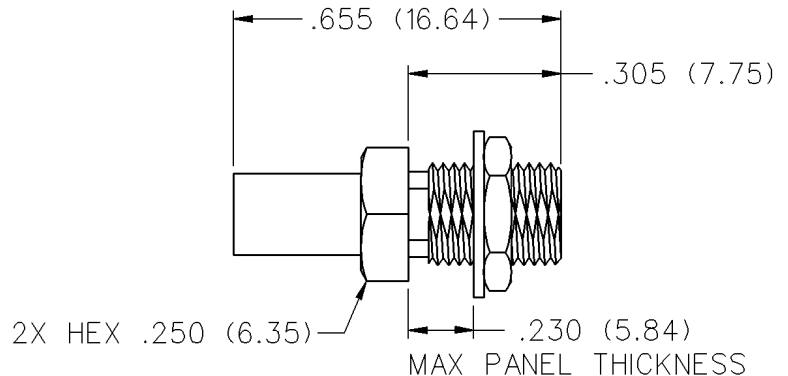

Straight Crimp Type Jack - Solder or Crimp Contact

CABLE TYPE	GOLD PLATED	NICKEL PLATED	CAPTIVATED CONTACT
RG-178/U, 196	133-3302-001	133-3302-006	NO
RG-188/U, 316, 161, 174, 179, 187	133-3303-001	133-3303-006	YES
RG-188 DS, RG-316 DS	133-3304-001	133-3304-006	YES

Straight Crimp Type Bulkhead Jack - Solder or Crimp Contact

CABLE TYPE	GOLD PLATED	NICKEL PLATED	CAPTIVATED CONTACT
RG-178/U, 196	133-3302-401	133-3302-406	NO
RG-188/U, 316, 161, 174, 179, 187	133-3303-401	133-3303-406	YES
RG-188 DS, RG-316 DS	133-3304-401	133-3304-406	YES