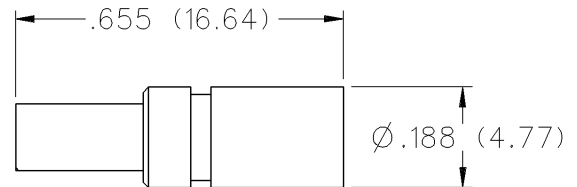

Straight Crimp Type Jack - Solder or Crimp Contact

CABLE TYPE	GOLD PLATED	NICKEL PLATED	CAPTIVATED CONTACT
RG-178/U, 196	133-3302-001	133-3302-006	NO
RG-188/U, 316, 161, 174, 179, 187	133-3303-001	133-3303-006	YES
RG-188 DS, RG-316 DS	133-3304-001	133-3304-006	YES

Straight Crimp Type Bulkhead Jack - Solder or Crimp Contact

CABLE TYPE	GOLD PLATED	NICKEL PLATED	CAPTIVATED CONTACT
RG-178/U, 196	133-3302-401	133-3302-406	NO
RG-188/U, 316, 161, 174, 179, 187	133-3303-401	133-3303-406	YES
RG-188 DS, RG-316 DS	133-3304-401	133-3304-406	YES