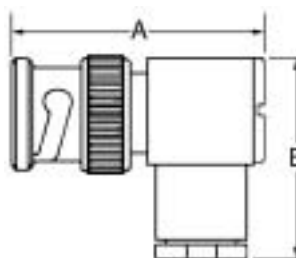

Description

BNC 50 Ohm Cable Plug - Straight Cut Right-Angle

Ordering Data

BNC 50 Ohm Cable Plug - Straight Cut Right-Angle

Part Number	Cable RG-/U	Dimension				Finish	Assembly Instructions	Note
		A		B				
		mm	in.	mm	in.			
28P143-1	55, 58	30.16	1.188	23.81	0.938	Silver	AI-109	1
28P143-2	59, 62, 71	30.18	1.188	23.81	0.938	Silver	AI-109	1
28P143-4	187, 188	30.18	1.188	23.81	0.938	Silver	AI-109	1
28P234-1	180, 195	30.18	1.188	25.00	0.984	Nickel	AI-46	
28P234-2	59, 62, 71	30.18	1.188	25.00	0.984	Silver	AI-46	
28P242-1	58, 223	30.18	1.188	25.40	1.000	Silver	AI-333	

Note 1 - Clamp Cable Termination