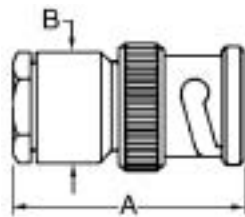

### Description

#### BNC 50 Ohm Cable Plug - Straight Cut Straight

#### BNC 50 Ohm Cable Plug - Straight Cut Straight

Part Number	Cable RG-/U	Dimension				Finish	Assembly Instructions	Note
		A		B				
		mm	in.	mm	in.			
28P102-1	58	26.99	1.063	12.70	0.500	Silver	AI-12	1
28P102-2	59	26.99	1.063	12.70	0.500	Silver	AI-12	2
28P102-3	174	26.99	1.063	12.70	0.500	Silver	AI-12	3
28P102-4	223	27.00	1.063	12.70	0.500	Silver	AI-12	
28P102-19	180, 195	27.00	1.063	12.70	0.500	Silver	AI-12	4
28P108-1	0.141 OD SR	26.59	1.047	12.70	0.500	Silver	AI-21	5
28P108-2	0.085 OD SR	26.59	1.047	12.70	0.500	Silver	AI-21	6
28P113-3	179	26.59	1.047	12.70	0.500	Silver	AI-14	
28P114-1	178, 196	26.59	1.047	12.70	0.500	Silver	AI-14	
28P154-1	58	26.99	1.063	12.70	0.500	Silver	AI-332	
28P225-1	178, 196	26.99	1.063	12.70	0.500	Silver	AI-55	
28P265-3	122	27.38	1.078	12.70	0.500	Silver	AI-20	
28P265-4	303	27.38	1.078	12.70	0.500	Silver	AI-20	
28P265-5	302	27.38	1.078	12.70	0.500	Silver	AI-20	

#### BNC 50 Ohm Cable Plug - Straight Cut Right-Angle

Part Number	Cable RG-/U	Dimension				Finish	Assembly Instructions	Note
		A		B				
		mm	in.	mm	in.			
28P143-1	55, 58	30.16	1.188	23.81	0.938	Silver	AI-109	1
28P143-2	59, 62, 71	30.18	1.188	23.81	0.938	Silver	AI-109	1
28P143-4	187, 188	30.18	1.188	23.81	0.938	Silver	AI-109	1
28P234-1	180, 195	30.18	1.188	25.00	0.984	Nickel	AI-46	
28P234-2	59, 62, 71	30.18	1.188	25.00	0.984	Silver	AI-46	
28P242-1	58, 223	30.18	1.188	25.40	1.000	Silver	AI-333	