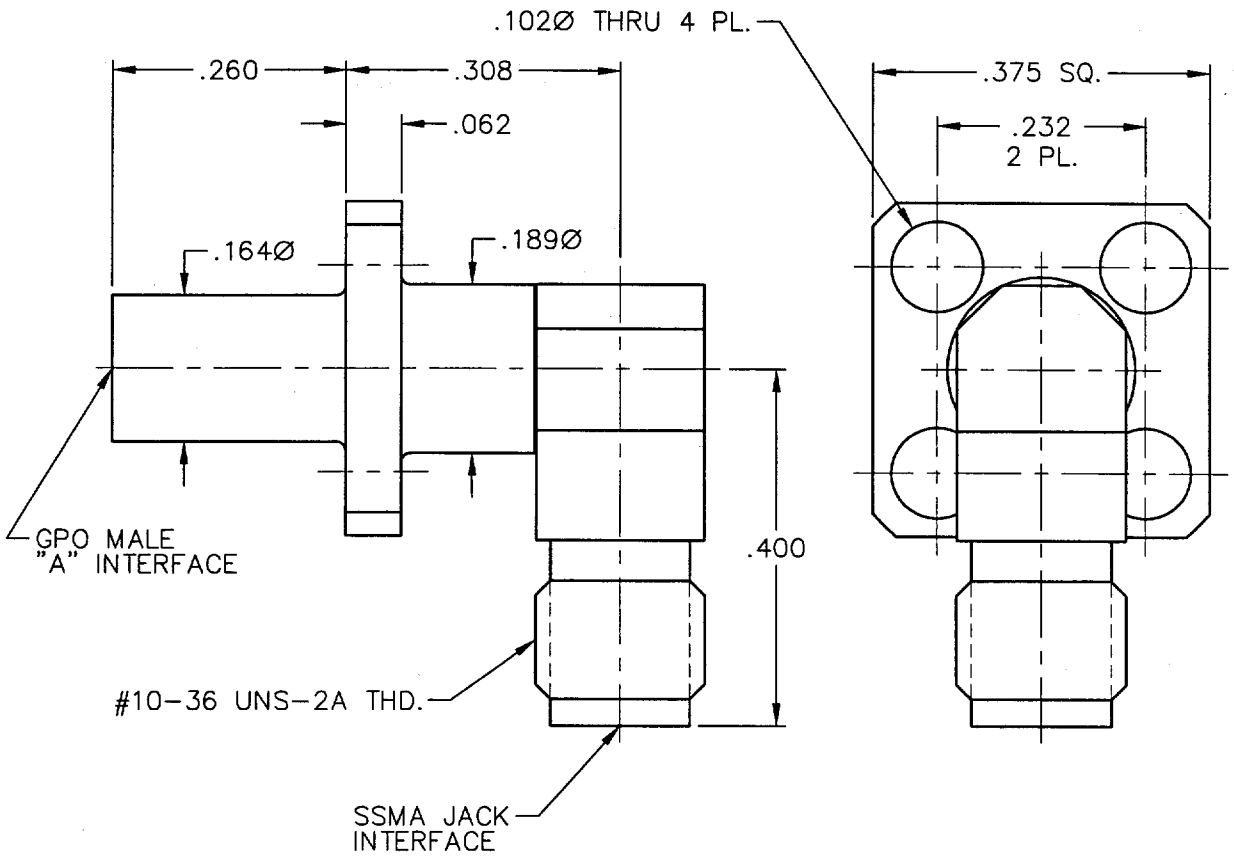

CATALOG NUMBER	A
1A3G1-0513-01	FD

GPO MALE TO
SSMA JACK R/A 4 HOLE
FLANGE MOUNT ADAPTOR

GILBERT ENGINEERING CO., INC.
CODE IDENT NO.: 82316

SERIES: 1AG051	MATERIAL AND FINISH: CODE 03	ASSEMBLY PROC.: -
----------------	------------------------------	-------------------