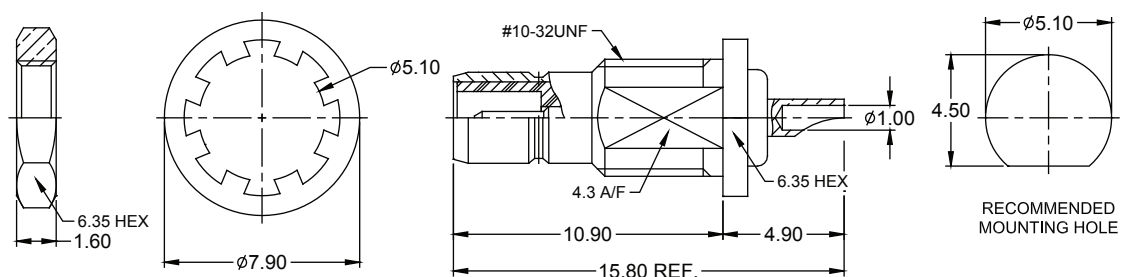

RF Connectors SMB Series

R/A THT PLUG

Order Code
RFP-SBR-B1N592-58

CRIMP PLUG

Order Code
RFP-SBS-C1N502-58

CRIMP JACK

Order Code
RFJ-SBS-C1N502-58

STRAIGHT THT JACK

Order Code
RFJ-SBS-B1N592-58

PANEL JACK

Order Code
RFJ-SBS-P1B591-58

Other SMB types available on request