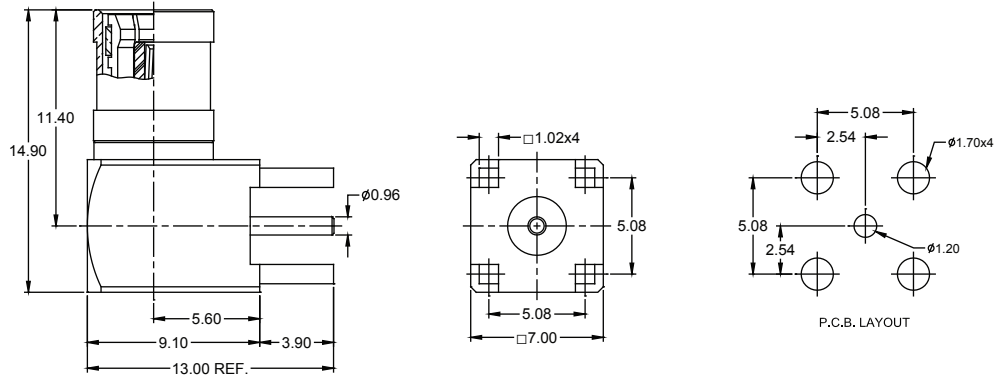

RF Connectors SMB Series

R/A THT PLUG

Order Code
RFP-SBR-B1N592-58

CRIMP PLUG

Order Code
RFP-SBS-C1N502-58

CRIMP JACK

Order Code
RFJ-SBS-C1N502-58

STRAIGHT THT JACK

Order Code
RFJ-SBS-B1N592-58

PANEL JACK

Order Code
RFJ-SBS-P1B591-58

Other SMB types available on request