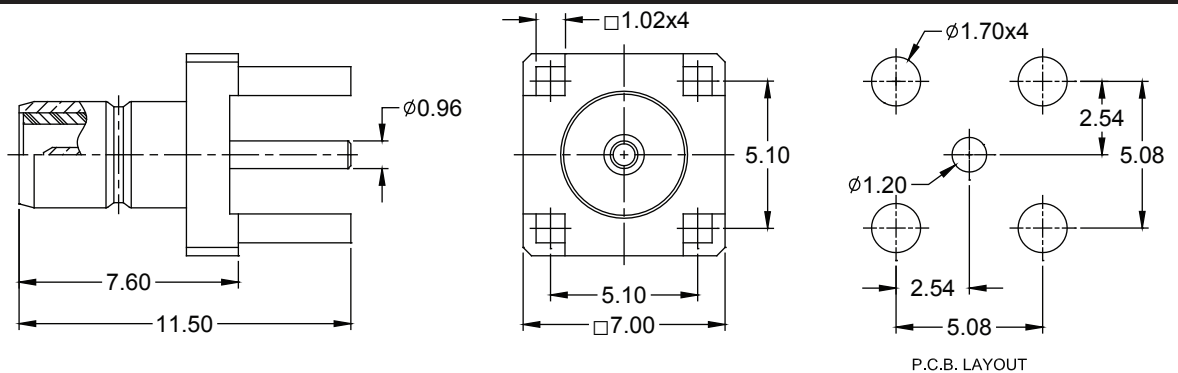

RF Connectors SMB Series

R/A THT PLUG

Order Code
RFP-SBR-B1N592-58

CRIMP PLUG

Order Code
RFP-SBS-C1N502-58

CRIMP JACK

Order Code
RFJ-SBS-C1N502-58

STRAIGHT THT JACK

Order Code
RFJ-SBS-B1N592-58

PANEL JACK

Order Code
RFJ-SBS-P1B591-58

Other SMB types available on request