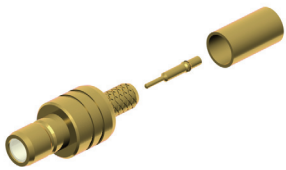

RF Connectors SMB Series

R/A THT PLUG

Order Code
RFP-SBR-B1N592-58

CRIMP PLUG

Order Code
RFP-SBS-C1N502-58

CRIMP JACK

Order Code
RFJ-SBS-C1N502-58

STRAIGHT THT JACK

Order Code
RFJ-SBS-B1N592-58

PANEL JACK

Order Code
RFJ-SBS-P1B591-58

Other SMB types available on request