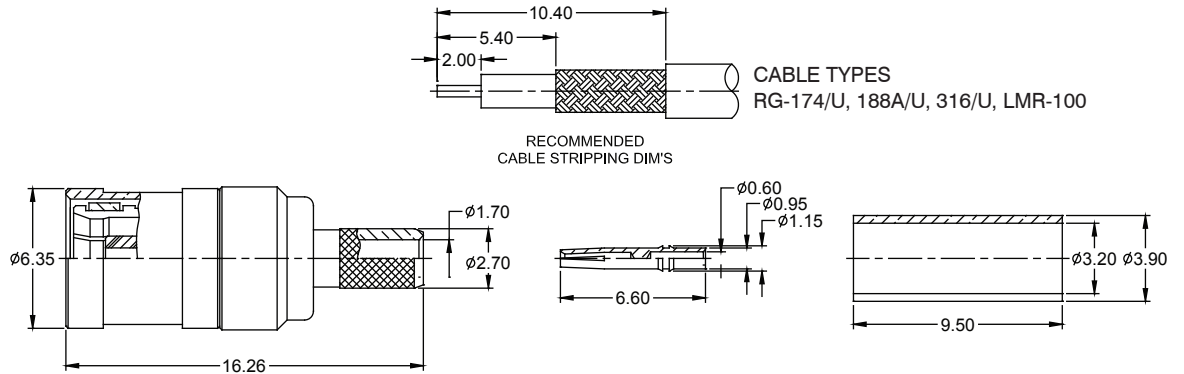

RF Connectors SMB Series

R/A THT PLUG

Order Code
RFP-SBR-B1N592-58

CRIMP PLUG

Order Code
RFP-SBS-C1N502-58

CRIMP JACK

Order Code
RFJ-SBS-C1N502-58

STRAIGHT THT JACK

Order Code
RFJ-SBS-B1N592-58

PANEL JACK

Order Code
RFJ-SBS-P1B591-58

Other SMB types available on request