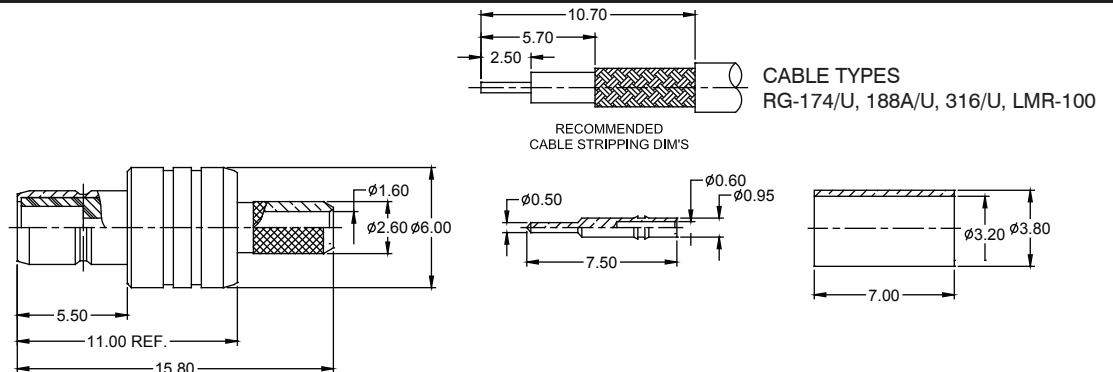

RF Connectors SMB Series

R/A THT PLUG

Order Code
RFP-SBR-B1N592-58

CRIMP PLUG

Order Code
RFP-SBS-C1N502-58

CRIMP JACK

Order Code
RFJ-SBS-C1N502-58

STRAIGHT THT JACK

Order Code
RFJ-SBS-B1N592-58

PANEL JACK

Order Code
RFJ-SBS-P1B591-58

Other SMB types available on request