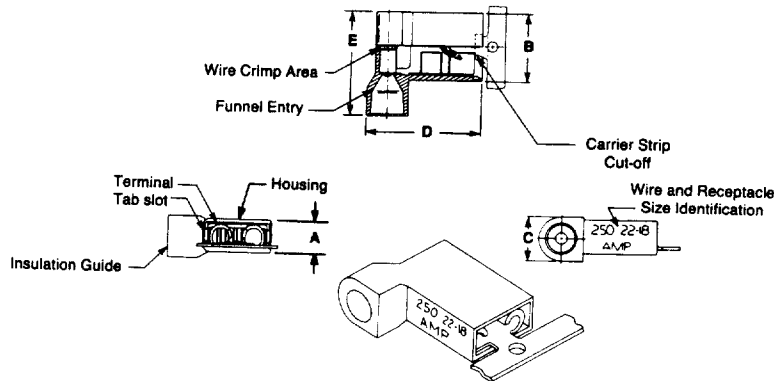

Description	Wire Range¹ AWG	Ins. Dia. Max.	Dimensions					Mating Tab	Terminal Base Material	Part Numbers				
			A	B	C	D	E			Strip	Loose Piece			
.187 Series	22-18	.165	.187	.320	.235	.636	.515	.020 x .187	Brass	2-520334-2	2-520335-2			
		4.19	4.75	8.13	5.97	16.15	13.08	0.51 x 4.75						
		.032 x .187	0.81 x 4.75											
	16-14		.185	.187	.320	.255	.632	.515	.020 x .187	Brass	3-520338-2	3-520339-2		
			4.70	4.75	8.13	6.48	16.05	13.08	0.51 x 4.75					
			.032 x .187	0.81 x 4.75										
		.260	.187	.320	.325	.668	.565	.020 x .187	Brass	3-520997-2	—			
		6.60	4.75	8.13	8.26	16.97	14.35	0.51 x 4.75						
		.032 x .187	0.81 x 4.75											
								.020 x .187	Brass	3-521247-2	—			
.205 Series	22-18	.165	.187	.385	.235	.636	.580	.032 x .205				Brass	2-521164-2	—
		4.19	4.75	9.78	5.97	16.15	14.73	0.81 x 5.21						
.250 Series	22-18	.165	.187	.385	.235	.636	.580	.032 x .250	Brass	2-520128-2	2-520129-2			
		4.19	4.75	9.78	5.97	16.15	14.73	0.81 x 6.35						
		.230	.187	.385	.295	.665	.630	.032 x .250						
	16-14		5.84	4.75	9.78	7.49	16.89	16.00	0.81 x 6.35	Brass	2-520856-2	—		
			.185	.187	.385	.255	.632	.580	.032 x .250					
			4.70	4.75	9.78	6.48	16.05	14.73	0.81 x 6.35					
		.260	.187	.385	.325	.668	.630	.032 x .250	Brass	3-520132-2	3-520133-2			
		6.60	4.75	9.78	8.26	16.97	16.00	0.81 x 6.35						

For complete product information, order Catalog 82004

¹ Stranded wire only.