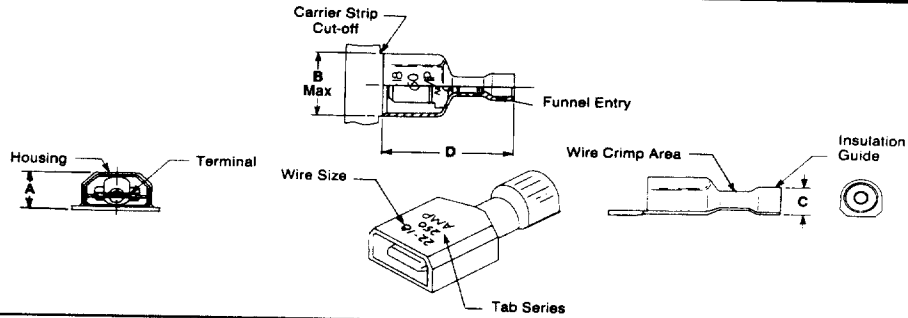

#### Ultra-Fast Fully Insulated FASTON Tabs

**Material:**

- Housing**—Nylon Type 6/6
- Terminal**—Tin-plated, copper alloy
- Color Code (Translucent)**
- Red**—22-18 AWG
- Blue**—16-14 AWG

Description	Wire Range AWG	Ins. Dia Max.	Dimensions					Tab Size	Terminal Base Material	Part Numbers	
			A	B	C	D	Strip			Loose Piece	
.250 Series	22-18	.135	.290	.522	.205	.855	.032 x .250	Brass	2-520102-1	2-520103-2	
		3.43	7.37	13.26	5.21	21.72	0.81 x 6.35				
		.230	.290	.522	.295	.935	.032 x .250				
	16-14	5.84	7.37	13.26	7.49	23.75	0.81 x 6.35	Brass	2-521144-2	2-521192-2	
		.160	.290	.522	.230	.855	.032 x .250				
		4.06	7.37	13.26	5.84	21.72	0.81 x 6.35				
12-10		.260	.290	.522	.325	.935	.032 x .250	Brass	3-521142-2	3-521191-2	
		6.60	7.37	13.26	8.26	23.75	0.81 x 6.35				
		.320	.352	.522	.388	.935	.032 x .250	Brass	4-521097-2	4-521098-2	
		8.13	8.94	13.26	9.86	23.75	0.81 x 6.35				
.187 Series	22-18	.135	.250	.448	.205	.793	.020 x .187	Brass	2-521102-2	2-521103-2	
		3.43	6.35	11.38	5.21	20.14	0.51 x 4.75				
							.032 x .187				
							0.81 x 4.75				