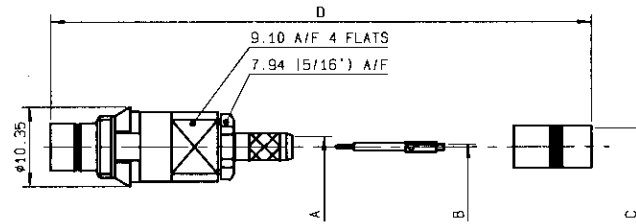

## STD Straight plug, full crimp type, snap DDF mount (multi piece body)

Industry (BT) P/N	Cable Group	Radiall P/N Single Pack	Single Pack Quantity	Radiall P/N Multi-Pack	Multi-Pack Quantity	Dim. A	Dim. B	Dim. C	Dim. D	Panel	Mounting
P43/1GTI	2001	<b>R214 312 740</b>	1	<b>R214 312 744</b>	100	2.65	0.74	4.80	35.00	P01	M02
P43/2GTI	2002	<b>R214 312 760</b>	1	<b>R214 312 764</b>	100	2.65	0.74	5.53	35.00	P01	M02
P43/3GTI	2003	<b>R214 312 780</b>	1	<b>R214 312 784</b>	100	3.95	0.74	7.20	35.00	P01	M02
P43/4GTI	RG179	<b>R214 312 700</b>	1	<b>R214 312 704</b>	100	1.73	0.38	3.25	35.00	P01	M02
P43/5GTI	3002/TZC75024	<b>R214 312 720</b>	1	<b>R214 312 724</b>	100	2.15	0.35	4.52	35.00	P01	M02

## STD Straight plug, full crimp type, bulkhead DDF mount (multi piece body)

Industry (BT) P/N	Cable Group	Radiall P/N Single Pack	Single Pack Quantity	Radiall P/N Multi-Pack	Multi-Pack Quantity	Dim. A	Dim. B	Dim. C	Dim. D	Panel	Mounting
P43/1F	2001	<b>R214 314 740</b>	1	Not applicable		2.65	0.74	4.80	30.00	P02	M02
P43/2F	2002	<b>R214 314 760</b>	1	Not applicable		2.65	0.74	5.53	30.00	P02	M02
P43/3F	2003	<b>R214 314 780</b>	1	Not applicable		3.95	0.74	7.20	30.00	P02	M02
P43/4F	RG179	<b>R214 314 700</b>	1	Not applicable		1.73	0.38	3.25	30.00	P02	M02
P43/5F	3002/TZC75024	<b>R214 314 720</b>	1	Not applicable		2.15	0.35	4.52	30.00	P02	M02