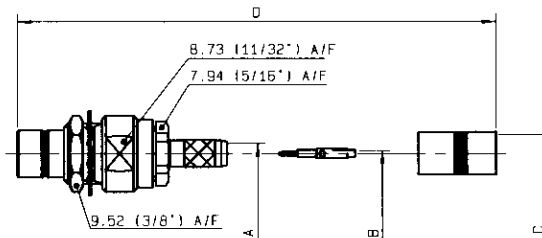

## STD Straight plug, full crimp type, snap DDF mount (multi piece body)

Industry (BT) P/N	Cable Group	Radiall P/N Single Pack	Single Pack Quantity	Radiall P/N Multi-Pack	Multi-Pack Quantity	Dim. A	Dim. B	Dim. C	Dim. D	Panel	Mounting
P43/1GTI	2001	<b>R214 312 740</b>	1	<b>R214 312 744</b>	100	2.65	0.74	4.80	35.00	P01	M02
P43/2GTI	2002	<b>R214 312 760</b>	1	<b>R214 312 764</b>	100	2.65	0.74	5.53	35.00	P01	M02
P43/3GTI	2003	<b>R214 312 780</b>	1	<b>R214 312 784</b>	100	3.95	0.74	7.20	35.00	P01	M02
P43/4GTI	RG179	<b>R214 312 700</b>	1	<b>R214 312 704</b>	100	1.73	0.38	3.25	35.00	P01	M02
P43/5GTI	3002/TZC75024	<b>R214 312 720</b>	1	<b>R214 312 724</b>	100	2.15	0.35	4.52	35.00	P01	M02

## STD Straight plug, full crimp type, bulkhead DDF mount (multi piece body)

Industry (BT) P/N	Cable Group	Radiall P/N Single Pack	Single Pack Quantity	Radiall P/N Multi-Pack	Multi-Pack Quantity	Dim. A	Dim. B	Dim. C	Dim. D	Panel	Mounting
P43/1F	2001	<b>R214 314 740</b>	1	Not applicable		2.65	0.74	4.80	30.00	P02	M02
P43/2F	2002	<b>R214 314 760</b>	1	Not applicable		2.65	0.74	5.53	30.00	P02	M02
P43/3F	2003	<b>R214 314 780</b>	1	Not applicable		3.95	0.74	7.20	30.00	P02	M02
P43/4F	RG179	<b>R214 314 700</b>	1	Not applicable		1.73	0.38	3.25	30.00	P02	M02
P43/5F	3002/TZC75024	<b>R214 314 720</b>	1	Not applicable		2.15	0.35	4.52	30.00	P02	M02