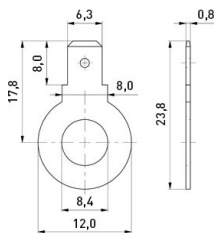

Data Sheet

PC Quick-Fit Terminal 6.3x0.8mm Brass purec/clean hole ø8.4mm

Part No.: 019.68.980

Image for illustrative purposes only.

Finish :	Plain
Material :	Brass
Design :	Straight
Version :	6,3x0,8 mm
Plug-In Length [mm] :	8
Width [mm] :	12
Mounting Hole [mm] :	8,4
Weight per 100 pcs :	89 g
Customs tariff number :	85366990
Conformities :	