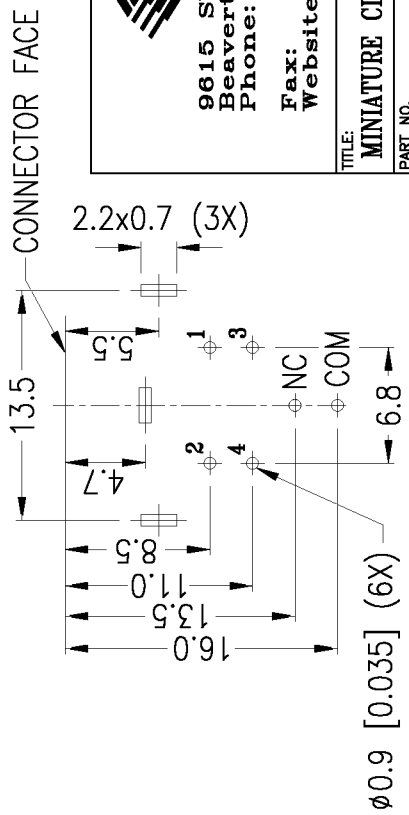

SNAP IN FIT

- SPECIFICATIONS:**  
 RATING: 100V AC 1A MAX OR  
 12V DC 2A MAX  
 INSULATION RESISTANCE:  
 50 MOHM MIN AT 250V DC  
 DIELECTRIC STRENGTH:  
 250V AC, 1 MINUTE  
 CONTACT RESISTANCE:  
 30 mOHM MAX  
 INSERTION FORCE:  
 4.5KG MAX  
 WITHDRAWAL FORCE:  
 0.9KG~3KG

FOOTPRINT (BOTTOM VIEW)

9615 SW Allen, Suite 103  
 Beaverton, OR 97006  
 Phone: (503) 643-4899  
 Fax: (503) 643-6129  
 Website: www.cuistack.com

TITLE: MINIATURE CIRCULAR CON. w/SWITCH & SHIELD	
PART NO. MD-40SSW	UNITS: MM [INCHES]
DRAWN BY:	APPROVED BY:
	SCALE: 3X