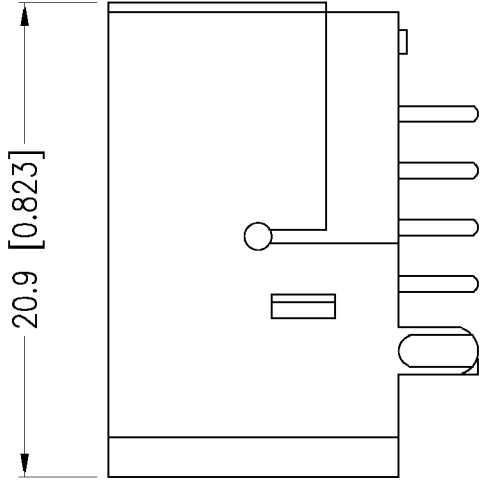

SNAP IN FIT

- SPECIFICATIONS:**  
 RATING: 100V AC 1A MAX OR  
 12V DC 2A MAX  
 INSULATION RESISTANCE:  
 50 MOHM MIN AT 250V DC  
 DIELECTRIC STRENGTH:  
 250V AC, 1 MINUTE  
 CONTACT RESISTANCE:  
 30 mOHM MAX  
 INSERTION FORCE:  
 4.5KG MAX  
 WITHDRAWAL FORCE:  
 0.9KG~3KG

FOOTPRINT (BOTTOM VIEW)

9615 SW Allen, Suite 103  
 Beaverton, OR 97006  
 Phone: (503) 643-4899  
 Fax: (503) 643-6129  
 Website: www.cuistack.com

TITLE: MINIATURE CIRCULAR CON. w/SWITCH & SHIELD	
PART NO. MD-40SSW	UNITS: MM [INCHES]
DRAWN BY:	APPROVED BY:
	SCALE: 3X