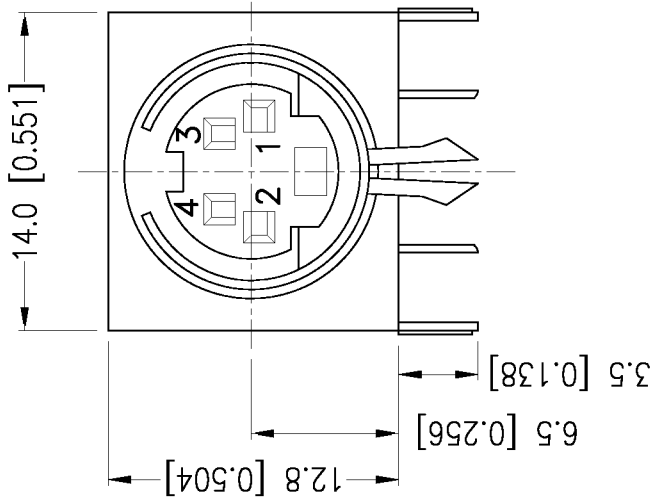

SNAP IN FIT

- SPECIFICATIONS:**  
 RATING: 100V AC 1A MAX OR  
 12V DC 2A MAX  
 INSULATION RESISTANCE:  
 50 MOHM MIN AT 250V DC  
 DIELECTRIC STRENGTH:  
 250V AC, 1 MINUTE  
 CONTACT RESISTANCE:  
 30 mOHM MAX  
 INSERTION FORCE:  
 4.5KG MAX  
 WITHDRAWAL FORCE:  
 0.9KG~3KG

FOOTPRINT (BOTTOM VIEW)

9615 SW Allen, Suite 103  
 Beaverton, OR 97006  
 Phone: (503) 643-4899  
 Fax: (503) 643-6129  
 Website: www.cuistack.com

TITLE: MINIATURE CIRCULAR CON. w/SWITCH & SHIELD	
PART NO. MD-40SSW	UNITS: MM [INCHES]
DRAWN BY:	APPROVED BY:
	SCALE: 3X