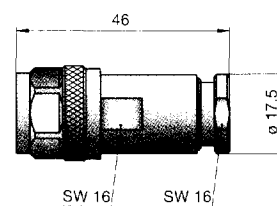

Right Angle Plug

Winkelstecker

Part Number	Cable Group	Assembly Instruction	Remarks	Packing Unit
53 S 214-C02 N1	C02	60 15	a = 34	1
53 S 214-C03 N1	C03	60 13	a = 42	1
53 S 214-C08 N1	C08	60 15	a = 35	1
53 S 214-C09 N1	C09	60 15	a = 32	1

Straight Plug, clamp

Stecker gerade, klemm

Part Number	Cable Group	Assembly Instruction	Remarks	Packing Unit
► 53 S 102-015 N3	15,17	53 B	captivated contact	1

Straight Plug, clamp

Stecker gerade, klemm

Part Number	Cable Group	Assembly Instruction	Remarks	Packing Unit
53 S 108-021 N3	21	53 A	—	1

Straight Plug, clamp

Stecker gerade, klemm

Part Number	Cable Group	Assembly Instruction	Remarks	Packing Unit
53 S 108-022 N3	22	53 E	—	1