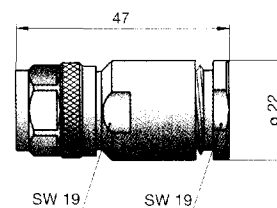

Right Angle Plug

Winkelstecker

Part Number	Cable Group	Assembly Instruction	Remarks	Packing Unit
53 S 214-C02 N1	C02	60 15	a = 34	1
53 S 214-C03 N1	C03	60 13	a = 42	1
53 S 214-C08 N1	C08	60 15	a = 35	1
53 S 214-C09 N1	C09	60 15	a = 32	1

Straight Plug, clamp

Stecker gerade, klemm

Part Number	Cable Group	Assembly Instruction	Remarks	Packing Unit
► 53 S 102-015 N3	15,17	53 B	captivated contact	1

Straight Plug, clamp

Stecker gerade, klemm

Part Number	Cable Group	Assembly Instruction	Remarks	Packing Unit
53 S 108-021 N3	21	53 A	—	1

Straight Plug, clamp

Stecker gerade, klemm

Part Number	Cable Group	Assembly Instruction	Remarks	Packing Unit
53 S 108-022 N3	22	53 E	—	1