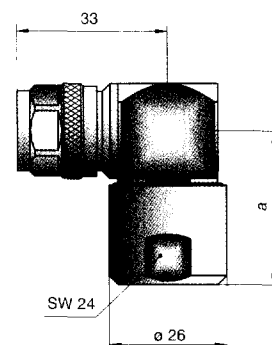

Right Angle Plug

Winkelstecker

Part Number	Cable Group	Assembly Instruction	Remarks	Packing Unit
53 S 214-C02 N1	C02	60 15	a = 34	1
53 S 214-C03 N1	C03	60 13	a = 42	1
53 S 214-C08 N1	C08	60 15	a = 35	1
53 S 214-C09 N1	C09	60 15	a = 32	1

Straight Plug, clamp

Stecker gerade, klemm

Part Number	Cable Group	Assembly Instruction	Remarks	Packing Unit
► 53 S 102-015 N3	15,17	53 B	captivated contact	1

Straight Plug, clamp

Stecker gerade, klemm

Part Number	Cable Group	Assembly Instruction	Remarks	Packing Unit
53 S 108-021 N3	21	53 A	—	1

Straight Plug, clamp

Stecker gerade, klemm

Part Number	Cable Group	Assembly Instruction	Remarks	Packing Unit
53 S 108-022 N3	22	53 E	—	1