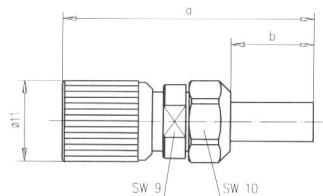

2 1.6/5.6 Kabelstecker Crimp

1.6/5.6 Straight Plug Crimp

Bestell-Nr. Order Nr.	Kabelgruppe; Kabel Cable group; cable	Montage Assembly	Abmessungen Dimensions	Anmerkungen Remarks	Crimpeinsatz Crimp die
J01070A0003	G12 (0.315/1.95-3.7)	C1704	a=33, b=11	Schraub screw	N01001L1274
J01070A0004	G4 (RG-179B/U)	C1703	a=32.5, b=11	Schraub screw	N01001A0009
J01070D1710	2YC(MS)CY 0.5/3.0-6.0	C1706	a=35, b=13	Schraub screw	N01001A0007
J01070G1710	02YS (ST) CH 0.45/2.0-3.4 Leoni; 02Y (ST) CH 0.45/2.0-3.4 Bedea; 02Y (ST) CY 0.45/2.0-3.4 Siemens; 2YCY 0.4/2.5-3.8	C1704	a=35, b=13	Schraub screw	N01001L1274
J01070H1710	0.65/3.7-6.7	C1706	a=35, b=13	Schraub screw	N01001A0007
J01070K1710	G2 (RG-59B/U)	C1706	a=35, b=13	Schraub screw	N01001A0007
J01071A0002	G12 (0.315/1.95-3.7)	C1704	a=31.5, b=11	Schnapp snap	N01001L1274
J01071A0003	G4 (RG-179B/U)	C1703	a=31, b=11	Schnapp snap	N01001L1274
J01071D1711	2YC(MS)CY 0.5/3.0-6.0	C1706	a=33.5, b=13	Schnapp snap	N01001A0007
J01071G1711	02YS (ST) CH 0.45/2.0-3.4 Leoni; 02Y (ST) CH 0.45/2.0-3.4 Bedea; 02Y (ST) CY 0.45/2.0-3.4 Siemens; 2YCY 0.4/2.5-3.8	C1704	a=33.5, b=13	Schnapp snap	N01001L1274
J01071H1711	0.65/3.7-6.7	C1706	a=33.5, b=13	Schnapp snap	N01001A0007
J01071K1711	G2 (RG-59B/U)	C1706	a=33.5, b=13	Schnapp snap	N01001A0007

3 1.6/5.6 Kabelwinkelstecker

1.6/5.6 Angle Plug

Bestell-Nr. Order Nr.	Kabelgruppe; Kabel Cable group; cable	Montage Assembly	Anmerkungen Remarks
J01070B1707	2YCCY 0.7/4.4-7.4; Flex-7/75	C09	Schraub screw
J01070D1707	G2 (RG-59B/U); 2YC(MS)CY 0.5/3.0-6.0; 2YCY 0.7/4.4-6.0	C09	Schraub screw
J01070F1707	2YC(MS)CY 0.4/2.5-4.8; 2YCCY 0.4/2.5-4.5	C09	Schraub screw
J01070G1707	2YCY 0.4/2.5-3.8; Flex-3/75	C09	Schraub screw
J01071B1707	2YCCY 0.7/4.4-7.4	C09	Schnapp snap
J01071D1707	G2 (RG-59B/U); 2YC(MS)CY 0.5/3.0-6.0; 2YCY 0.7/4.4-6.0	C09	Schnapp snap
J01071F1707	2YC(MS)CY 0.4/2.5-4.8; 2YCCY 0.4/2.5-4.5	C09	Schnapp snap
J01071G1707	2YCY 0.4/2.5-3.8; Flex-3/75	C09	Schnapp snap
J01071H1707	0.65/3.7-6.7	C09	Schnapp snap