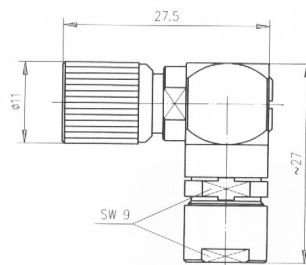

2 1.6/5.6 Kabelstecker Crimp

1.6/5.6 Straight Plug Crimp

Bestell-Nr. Order Nr.	Kabelgruppe; Kabel Cable group; cable	Montage Assembly	Abmessungen Dimensions	Anmerkungen Remarks	Crimpeinsatz Crimp die
J01070A0003	G12 (0.315/1.95-3.7)	C1704	a=33, b=11	Schraub screw	N01001L1274
J01070A0004	G4 (RG-179B/U)	C1703	a=32.5, b=11	Schraub screw	N01001A0009
J01070D1710	2YC(MS)CY 0.5/3.0-6.0	C1706	a=35, b=13	Schraub screw	N01001A0007
J01070G1710	02YS (ST) CH 0.45/2.0-3.4 Leoni; 02Y (ST) CH 0.45/2.0-3.4 Bedea; 02Y (ST) CY 0.45/2.0-3.4 Siemens; 2YCY 0.4/2.5-3.8	C1704	a=35, b=13	Schraub screw	N01001L1274
J01070H1710	0.65/3.7-6.7	C1706	a=35, b=13	Schraub screw	N01001A0007
J01070K1710	G2 (RG-59B/U)	C1706	a=35, b=13	Schraub screw	N01001A0007
J01071A0002	G12 (0.315/1.95-3.7)	C1704	a=31.5, b=11	Schnapp snap	N01001L1274
J01071A0003	G4 (RG-179B/U)	C1703	a=31, b=11	Schnapp snap	N01001L1274
J01071D1711	2YC(MS)CY 0.5/3.0-6.0	C1706	a=33.5, b=13	Schnapp snap	N01001A0007
J01071G1711	02YS (ST) CH 0.45/2.0-3.4 Leoni; 02Y (ST) CH 0.45/2.0-3.4 Bedea; 02Y (ST) CY 0.45/2.0-3.4 Siemens; 2YCY 0.4/2.5-3.8	C1704	a=33.5, b=13	Schnapp snap	N01001L1274
J01071H1711	0.65/3.7-6.7	C1706	a=33.5, b=13	Schnapp snap	N01001A0007
J01071K1711	G2 (RG-59B/U)	C1706	a=33.5, b=13	Schnapp snap	N01001A0007

3 1.6/5.6 Kabelwinkelstecker

1.6/5.6 Angle Plug

Bestell-Nr. Order Nr.	Kabelgruppe; Kabel Cable group; cable	Montage Assembly	Anmerkungen Remarks
J01070B1707	2YCCY 0.7/4.4-7.4; Flex-7/75	C09	Schraub screw
J01070D1707	G2 (RG-59B/U); 2YC(MS)CY 0.5/3.0-6.0; 2YCY 0.7/4.4-6.0	C09	Schraub screw
J01070F1707	2YC(MS)CY 0.4/2.5-4.8; 2YCCY 0.4/2.5-4.5	C09	Schraub screw
J01070G1707	2YCY 0.4/2.5-3.8; Flex-3/75	C09	Schraub screw
J01071B1707	2YCCY 0.7/4.4-7.4	C09	Schnapp snap
J01071D1707	G2 (RG-59B/U); 2YC(MS)CY 0.5/3.0-6.0; 2YCY 0.7/4.4-6.0	C09	Schnapp snap
J01071F1707	2YC(MS)CY 0.4/2.5-4.8; 2YCCY 0.4/2.5-4.5	C09	Schnapp snap
J01071G1707	2YCY 0.4/2.5-3.8; Flex-3/75	C09	Schnapp snap
J01071H1707	0.65/3.7-6.7	C09	Schnapp snap