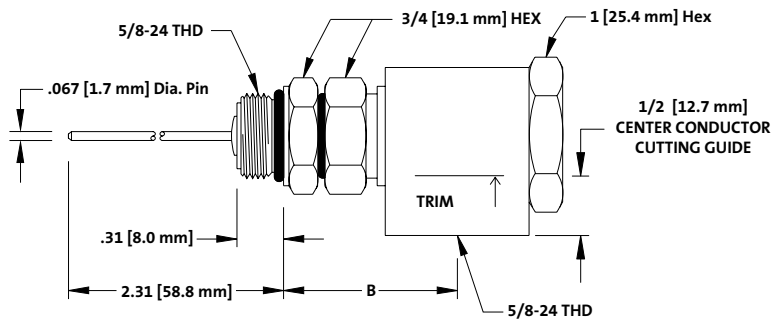

# 90 Degree Seizure Screw Adapters

Note: All 90 Degree Adapters on this page have 5/8-24 internal threads. (internal seizure accepts Center Conductors of .151 [3.8 mm] MAX.)

## 90° Seizure Screw

Part Number	(B)
GP-90-T	1.00

## 90° Seizure Extension

Part Number	(B)
GP-90-3.0-T	2.22
GP-90-4.5-T	3.72

## 90° Seizure Swivel

Part Number	(B)
GP-90-S-T	1.29