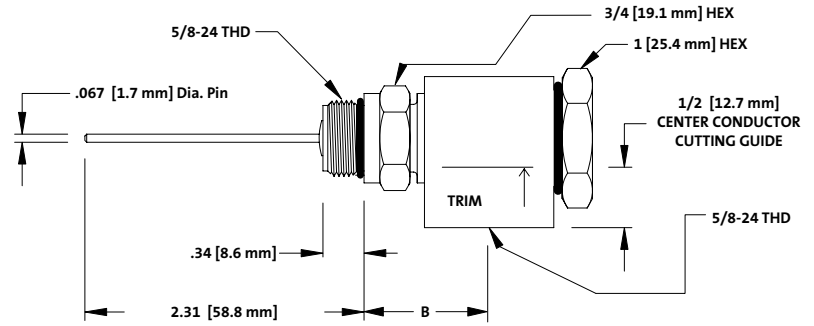

# 90 Degree Seizure Screw Adapters

Note: All 90 Degree Adapters on this page have 5/8-24 internal threads. (internal seizure accepts Center Conductors of .151 [3.8 mm] MAX.)

## 90° Seizure Screw

Part Number	(B)
GP-90-T	1.00

## 90° Seizure Extension

Part Number	(B)
GP-90-3.0-T	2.22
GP-90-4.5-T	3.72

## 90° Seizure Swivel Ext.

Part Number	(B)
GP-90-S-3.0-T	2.22
GP-90-S-4.5-T	3.72