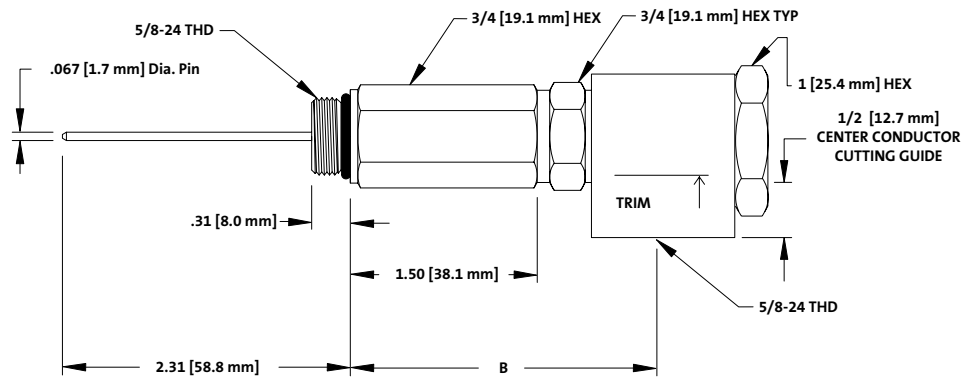

# 90 Degree Seizure Screw Adapters

Note: All 90 Degree Adapters on this page have 5/8-24 internal threads. (internal seizure accepts Center Conductors of .151 [3.8 mm] MAX.)

## 90° Seizure Screw

Part Number	(B)
GP-90-T	1.00

## 90° Seizure Extension

Part Number	(B)
GP-90-3.0-T	2.22
GP-90-4.5-T	3.72

## 90° Seizure Swivel Ext.

Part Number	(B)
GP-90-S-3.0-T	2.22
GP-90-S-4.5-T	3.72