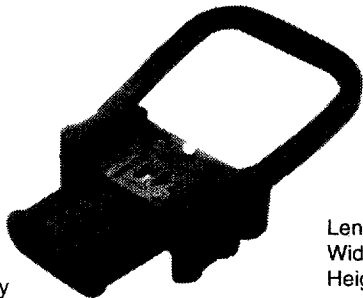

Euro Series

Accessories

Twin plug and socket connectors DIN 43589 160 A, 150 V

For electrically-operated industrial trucks

Service Voltage: 24, 36, 48, 72, 80 and 96 V can be coded

Housing of high-grade plastic

Socket cable clamp complete with handle

Battery

Length: 97 mm
Width: 90 mm
Height: 30 mm

Cat. No.				
mm ²	With coding pins for wet batteries		With coding pins for dry batteries	
	Without	With	Without	With
Pilot contacts				
25	75007-01	75005-01	75008-01	75009-01
35	75012-01	75011-01	75013-01	75014-01
50	75017-01	75016-01	75018-01	75019-01
Housing			75026-01	

The removable handle can be supplied in red as an option

Vehicle plug complete without cable clamp

Vehicle

Length: 97 mm
Width: 90 mm
Height: 30 mm

Cat. No.				
mm ²	With coding pins for wet batteries		With coding pins for dry batteries	
	Without	With	Without	With
Pilot contacts				
25	75100-00	75102-00	75104-00	75105-00
35	75108-00	75110-00	75112-00	75114-00
50	75116-00	75118-01	75120-01	75122-00
Housing			75054-01	

* REMA universal coding

Plug complete with cable clamp

Charger

Length: 97 mm
Width: 90 mm
Height: 30 mm

Cat. No.				
mm ²	With coding pins for wet batteries		With coding pins for dry batteries	
	Without	With	Without	With
Pilot contacts				
25	75034-01	75033-01	75031-01	75032-01
35	75039-01	75038-01	75036-01	75037-01
50	75044-01	75043-01	75041-01	75042-01
Housing			75053-01	