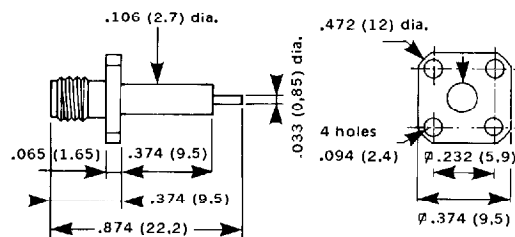

SSMA

FLANGE RECEPTACLES - SOLDER POT CONTACT

SQUARE FLANGE RECEPTACLE

PART NUMBER	R 121 403
Captive contact	YES

RIGHT ANGLE FLANGE RECEPTACLE

PART NUMBER	R 121 653
Captive contact	YES

FLANGE RECEPTACLES - STUB CONTACT

SQUARE FLANGE RECEPTACLE

PART NUMBER	R 121 414
Captive contact	YES

FLANGE RECEPTACLES - STUB CONTACT, MICROELECTRONIC BOX MOUNTING - APPLICATIONS

NARROW FLANGE RECEPTACLE

PART NUMBER	R 121 464
Captive contact	YES