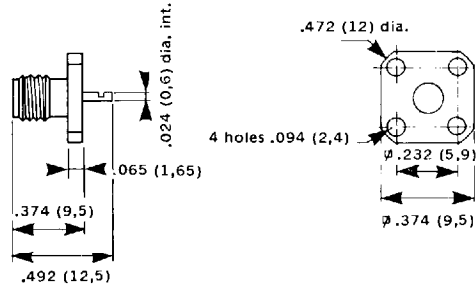

SSMA

FLANGE RECEPTACLES - SOLDER POT CONTACT

SQUARE FLANGE RECEPTACLE

PART NUMBER	R 121 403
Captive contact	YES

RIGHT ANGLE FLANGE RECEPTACLE

PART NUMBER	R 121 653
Captive contact	YES

FLANGE RECEPTACLES - STUB CONTACT

SQUARE FLANGE RECEPTACLE

PART NUMBER	R 121 414
Captive contact	YES

FLANGE RECEPTACLES - STUB CONTACT, MICROELECTRONIC BOX MOUNTING - APPLICATIONS

NARROW FLANGE RECEPTACLE

PART NUMBER	R 121 464
Captive contact	YES