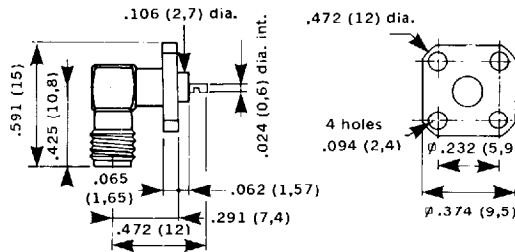

SSMA

FLANGE RECEPTACLES - SOLDER POT CONTACT

SQUARE FLANGE RECEPTACLE

PART NUMBER	R 121 403
Captive contact	YES

RIGHT ANGLE FLANGE RECEPTACLE

PART NUMBER	R 121 653
Captive contact	YES

FLANGE RECEPTACLES - STUB CONTACT

SQUARE FLANGE RECEPTACLE

PART NUMBER	R 121 414
Captive contact	YES

FLANGE RECEPTACLES - STUB CONTACT, MICROELECTRONIC BOX MOUNTING - APPLICATIONS

NARROW FLANGE RECEPTACLE

PART NUMBER	R 121 464
Captive contact	YES