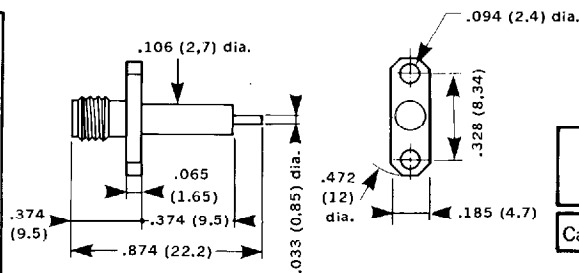

SSMA

FLANGE RECEPTACLES - SOLDER POT CONTACT

SQUARE FLANGE RECEPTACLE

PART NUMBER	R 121 403
Captive contact	YES

RIGHT ANGLE FLANGE RECEPTACLE

PART NUMBER	R 121 653
Captive contact	YES

FLANGE RECEPTACLES - STUB CONTACT

SQUARE FLANGE RECEPTACLE

PART NUMBER	R 121 414
Captive contact	YES

FLANGE RECEPTACLES - STUB CONTACT, MICROELECTRONIC BOX MOUNTING - APPLICATIONS

NARROW FLANGE RECEPTACLE

PART NUMBER	R 121 464
Captive contact	YES