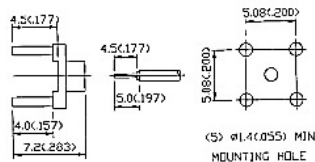

3. MCX PCB Cable Terminal (Semi-Rigid Cable, Direct Solder Attachment)

Ordering Code	Applicable Cable RG/U	Finish
MCX-50XXG1213BRX	RG 405/U	Gold plated body
MCX-50XXN1213BRX	RG 405/U	Nickel plated body
MCX-50XXG1212BRX	RG 402/U	Gold plated body
MCX-50XXN1212BRX	RG 402/U	Nickel plated body