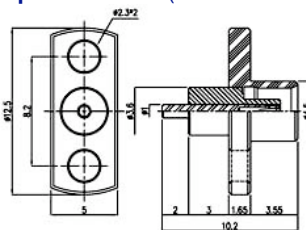

16. MCX 2 Hole Flange Jack Receptacle, Exposed Teflon (Panel Mount Receptacle)

Ordering Code	Finish	Insulation
MCX-50SAG5055BRX	Gold plated center contact & body	Teflon
MCX-50SAN5055BRX	Center contact: Gold plated Body: Nickel plated	Teflon

17. MCX 2 Hole Flange Jack Receptacle, Solder Pot Contact (Panel Mount Receptacle)