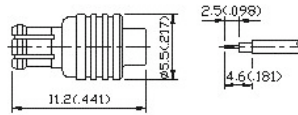

### 1. MCX Straight Plug (Semi-Rigid Cable, Direct Solder Attachment)

Ordering Code	Applicable Cable RG/U	Finish	Insulation
MCX-50PAG0113BRX	RG 405/U	Gold plated center contact & body	Teflon
MCX-50PAN0113BRX	RG 405/U	Center contact: Gold plated Body: Nickel plated	Teflon
MCX-50PAG0112BRX	RG 402/U	Gold plated center contact & body	Teflon
MCX-50PAN0112BRX	RG 402/U	Center contact: Gold plated Body: Nickel plated	Teflon