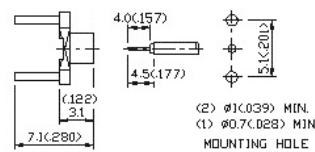

4. MCX PCB Cable Terminal (Semi-Rigid Cable, Direct Solder Attachment)

Ordering Code	Applicable Cable RG/U	Finish
MCX-50XXG1313BRX	RG 405/U	Gold plated body
MCX-50XXN1313BRX	RG 405/U	Nickel plated body
MCX-50XXG1312BRX	RG 402/U	Gold plated body