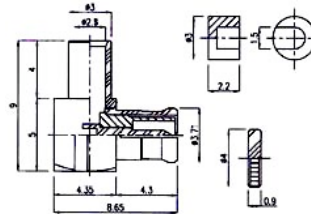

### 1. MCX Straight Plug (Semi-Rigid Cable, Direct Solder Attachment)

Ordering Code	Applicable Cable RG/U	Finish	Insulation
MCX-50PAG0113BRX	RG 405/U	Gold plated center contact & body	Teflon
MCX-50PAN0113BRX	RG 405/U	Center contact: Gold plated Body: Nickel plated	Teflon
MCX-50PAG0112BRX	RG 402/U	Gold plated center contact & body	Teflon
MCX-50PAN0112BRX	RG 402/U	Center contact: Gold plated Body: Nickel plated	Teflon

### 2. MCX Right Angle Plug (Semi-Rigid Cable, Direct Solder Attachment)

Ordering Code	Applicable Cable RG/U	Finish	Insulation
MCX-50PAG0613BRX	RG 405/U	Gold plated center contact & body	Teflon
MCX-50PAN0613BRX	RG 405/U	Center contact: Gold plated Body: Nickel plated	Teflon
MCX-50PAG0612BRX	RG 402/U	Gold plated center contact & body	Teflon
MCX-50PAN0612BRX	RG 402/U	Center contact: Gold plated Body: Nickel plated	Teflon