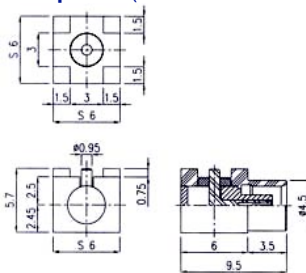

15. MCX Right Angle Surface Mount Jack Receptacle (Surface Mount Receptacle)

Ordering Code	Finish	Insulation
MCX-50SAG7654BRX	Gold plated center contact & body	Teflon
MCX-50SAN7654BRX	Center contact: Gold plated Body: Nickel plated	Teflon