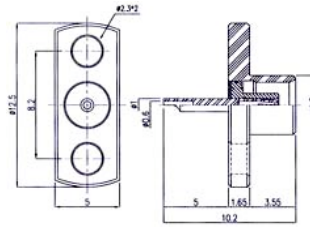

Ordering Code	Finish	Insulation
MCX-50SAG5956BRX	Gold plated center contact & body	Teflon
MCX-50SAN5956BRX	Center contact: Gold plated Body: Nickel plated	Teflon

For other plating options contact factory