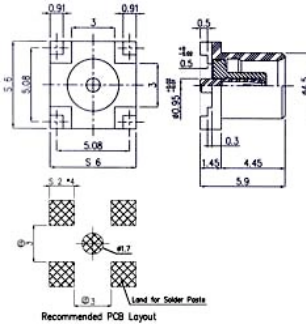

14. MCX Straight Surface Mount Jack Receptacle (Surface Mount Receptacle)

Ordering Code	Finish	Insulation
MCX-50SAG7653BRX	Gold plated center contact & body	Teflon
MCX-50SAN7653BRX	Center contact: Gold plated Body: Nickel plated	Teflon