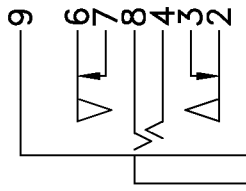

**LIFE TEST:**

5,000 CYCLES OF INSERTION AND EXTRACTION  
 @ 20 TO 30 CYCLES PER MINUTE UNDER NO LOAD

9615 SW Allen, Suite 103  
 Beaverton, OR 97005  
 Phone: (503) 643-4899  
 Fax: (503) 643-6129  
 Website: www.cuistack.com

TITLE: 6.4mm AUDIO JACK-STEREO	
PART NO. SJ-6337G	UNITS: MM [INCHES]
DRAWN BY:	APPROVED BY:
	SCALE: 2X