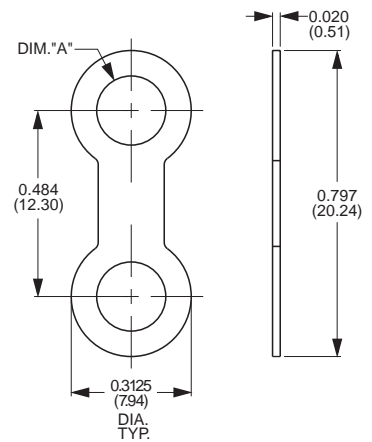

# Jumper Terminals

Part Number	Material Type	Finish Code	Inventory Type	Dim. 'A'
648-063	0.016" (0.41mm) Copper	0	Stock	0.063" (1.60mm)

Part Number	Material Type	Finish Code	Inventory Type	Dim. 'A'
81-169	0.016" (0.41mm) Copper	0	Stock	0.169" (4.29mm)

Part Number	Material Type	Finish Code	Inventory Type	Dim. 'A'
547-196	0.032" (0.81mm) Copper	0	Special	0.196" (4.98mm)

Part Number	Material Type	Finish Code	Inventory Type	Dim. 'A'
667	Brass	0	Special	0.180"

Part Number	Material Type	Finish Code	Inventory Type	Dim. 'A'	Dim. 'B'
335-196-156	0.032" (0.81mm) Brass	0	Stock	0.196" (4.98mm)	0.156" (3.96mm)

# Jumper Terminals

Part Number	Material Type	Finish Code	Inventory Type	Dim. 'A'
437	Brass	0	Stock	.250"

Part Number	Material Type	Finish Code	Inventory Type	Dim. 'A'
149-156	0.020" (0.51mm) Brass	0	Stock	0.156" (3.96mm)