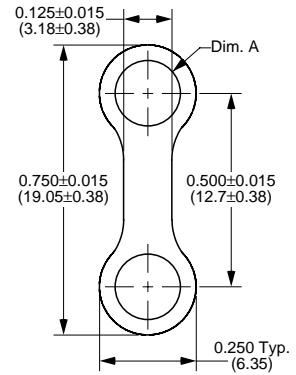

# Jumper Terminals

Part Number	Material Type	Finish Code	Inventory Type	Dim. 'A'
648-063	0.016" (0.41mm) Copper	0	Stock	0.063" (1.60mm)

Part Number	Material Type	Finish Code	Inventory Type	Dim. 'A'
81-169	0.016" (0.41mm) Copper	0	Stock	0.169" (4.29mm)

Part Number	Material Type	Finish Code	Inventory Type	Dim. 'A'
547-196	0.032" (0.81mm) Copper	0	Special	0.196" (4.98mm)

Part Number	Material Type	Finish Code	Inventory Type	Dim. 'A'
667	Brass	0	Special	0.180"

Part Number	Material Type	Finish Code	Inventory Type	Dim. 'A'	Dim. 'B'
335-196-156	0.032" (0.81mm) Brass	0	Stock	0.196" (4.98mm)	0.156" (3.96mm)

# Jumper Terminals

Part Number	Material Type	Finish Code	Inventory Type	Dim. 'A'
437	Brass	0	Stock	.250"

Part Number	Material Type	Finish Code	Inventory Type	Dim. 'A'
149-156	0.020" (0.51mm) Brass	0	Stock	0.156" (3.96mm)