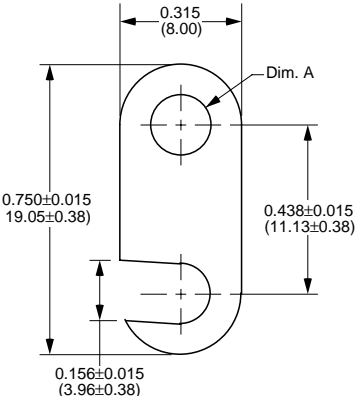

# Jumper Terminals

Part Number	Material Type	Finish Code	Inventory Type	Dim. 'A'
648-063	0.016" (0.41mm) Copper	0	Stock	0.063" (1.60mm)

Part Number	Material Type	Finish Code	Inventory Type	Dim. 'A'
81-169	0.016" (0.41mm) Copper	0	Stock	0.169" (4.29mm)

Part Number	Material Type	Finish Code	Inventory Type	Dim. 'A'
547-196	0.032" (0.81mm) Copper	0	Special	0.196" (4.98mm)

Part Number	Material Type	Finish Code	Inventory Type	Dim. 'A'
667	Brass	0	Special	0.180"

Part Number	Material Type	Finish Code	Inventory Type	Dim. 'A'	Dim. 'B'
335-196-156	0.032" (0.81mm) Brass	0	Stock	0.196" (4.98mm)	0.156" (3.96mm)

# Jumper Terminals

Part Number	Material Type	Finish Code	Inventory Type	Dim. 'A'
437	Brass	0	Stock	.250"

Part Number	Material Type	Finish Code	Inventory Type	Dim. 'A'
149-156	0.020" (0.51mm) Brass	0	Stock	0.156" (3.96mm)