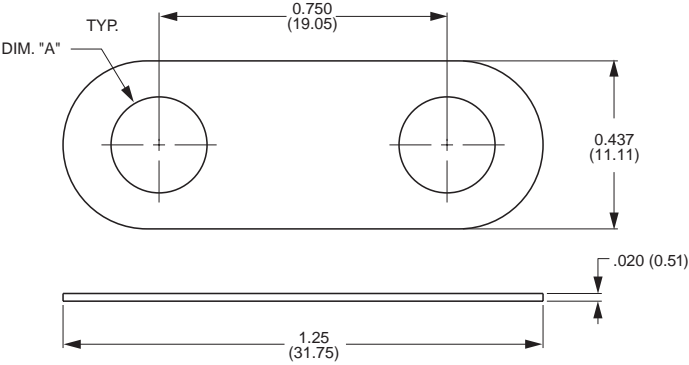

# Jumper Terminals

Part Number	Material Type	Finish Code	Inventory Type	Dim. 'A'
648-063	0.016" (0.41mm) Copper	0	Stock	0.063" (1.60mm)

Part Number	Material Type	Finish Code	Inventory Type	Dim. 'A'
81-169	0.016" (0.41mm) Copper	0	Stock	0.169" (4.29mm)

Part Number	Material Type	Finish Code	Inventory Type	Dim. 'A'
547-196	0.032" (0.81mm) Copper	0	Special	0.196" (4.98mm)

Part Number	Material Type	Finish Code	Inventory Type	Dim. 'A'
667	Brass	0	Special	0.180"

Part Number	Material Type	Finish Code	Inventory Type	Dim. 'A'	Dim. 'B'
335-196-156	0.032" (0.81mm) Brass	0	Stock	0.196" (4.98mm)	0.156" (3.96mm)

# Jumper Terminals

Part Number	Material Type	Finish Code	Inventory Type	Dim. 'A'
437	Brass	0	Stock	.250"

Part Number	Material Type	Finish Code	Inventory Type	Dim. 'A'
149-156	0.020" (0.51mm) Brass	0	Stock	0.156" (3.96mm)