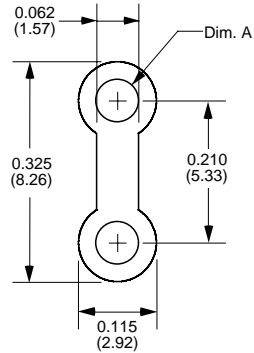

# Jumper Terminals

Part Number	Material Type	Finish Code	Inventory Type	Dim. 'A'
648-063	0.016" (0.41mm) Copper	0	Stock	0.063" (1.60mm)

Part Number	Material Type	Finish Code	Inventory Type	Dim. 'A'
81-169	0.016" (0.41mm) Copper	0	Stock	0.169" (4.29mm)

Part Number	Material Type	Finish Code	Inventory Type	Dim. 'A'
547-196	0.032" (0.81mm) Copper	0	Special	0.196" (4.98mm)

Part Number	Material Type	Finish Code	Inventory Type	Dim. 'A'
667	Brass	0	Special	0.180"

Part Number	Material Type	Finish Code	Inventory Type	Dim. 'A'	Dim. 'B'
335-196-156	0.032" (0.81mm) Brass	0	Stock	0.196" (4.98mm)	0.156" (3.96mm)

# Jumper Terminals

Part Number	Material Type	Finish Code	Inventory Type	Dim. 'A'
437	Brass	0	Stock	.250"

Part Number	Material Type	Finish Code	Inventory Type	Dim. 'A'
149-156	0.020" (0.51mm) Brass	0	Stock	0.156" (3.96mm)