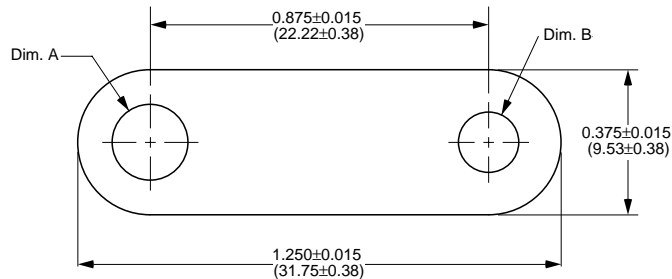

# Jumper Terminals

Part Number	Material Type	Finish Code	Inventory Type	Dim. 'A'
648-063	0.016" (0.41mm) Copper	0	Stock	0.063" (1.60mm)

Part Number	Material Type	Finish Code	Inventory Type	Dim. 'A'
81-169	0.016" (0.41mm) Copper	0	Stock	0.169" (4.29mm)

Part Number	Material Type	Finish Code	Inventory Type	Dim. 'A'
547-196	0.032" (0.81mm) Copper	0	Special	0.196" (4.98mm)

Part Number	Material Type	Finish Code	Inventory Type	Dim. 'A'
667	Brass	0	Special	0.180"

Part Number	Material Type	Finish Code	Inventory Type	Dim. 'A'	Dim. 'B'
335-196-156	0.032" (0.81mm) Brass	0	Stock	0.196" (4.98mm)	0.156" (3.96mm)

# Jumper Terminals

Part Number	Material Type	Finish Code	Inventory Type	Dim. 'A'
437	Brass	0	Stock	.250"

Part Number	Material Type	Finish Code	Inventory Type	Dim. 'A'
149-156	0.020" (0.51mm) Brass	0	Stock	0.156" (3.96mm)