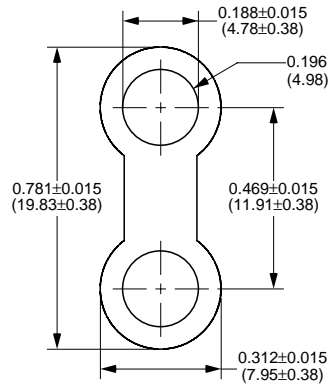

# Jumper Terminals

Part Number	Material Type	Finish Code	Inventory Type	Dim. 'A'
648-063	0.016" (0.41mm) Copper	0	Stock	0.063" (1.60mm)

Part Number	Material Type	Finish Code	Inventory Type	Dim. 'A'
81-169	0.016" (0.41mm) Copper	0	Stock	0.169" (4.29mm)

Part Number	Material Type	Finish Code	Inventory Type	Dim. 'A'
547-196	0.032" (0.81mm) Copper	0	Special	0.196" (4.98mm)

Part Number	Material Type	Finish Code	Inventory Type	Dim. 'A'
667	Brass	0	Special	0.180"

Part Number	Material Type	Finish Code	Inventory Type	Dim. 'A'	Dim. 'B'
335-196-156	0.032" (0.81mm) Brass	0	Stock	0.196" (4.98mm)	0.156" (3.96mm)

# Jumper Terminals

Part Number	Material Type	Finish Code	Inventory Type	Dim. 'A'
437	Brass	0	Stock	.250"

Part Number	Material Type	Finish Code	Inventory Type	Dim. 'A'
149-156	0.020" (0.51mm) Brass	0	Stock	0.156" (3.96mm)