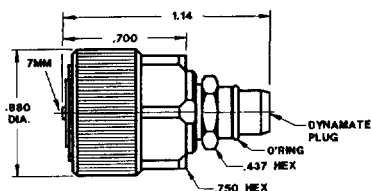

BULKHEAD TYPE
PART NUMBER
1110-2999-6255

PLUG TO SMA JACK

PART NUMBER
1100-2899-6253

JACK TO SMA PLUG

BULKHEAD TYPE
PART NUMBER
1110-2998-6250

PLUG TO SMA PLUG

PART NUMBER
1100-2898-6250

PLUG TO SMA JACK

BULKHEAD TYPE
PART NUMBER
1100-2899-6250

JACK TO 7MM

PART NUMBER
1100-1229-6250

PLUG TO SMA PLUG

BULKHEAD TYPE
PART NUMBER
1110-2898-6276

PLUG TO 7MM

PART NUMBER
1100-1228-6250