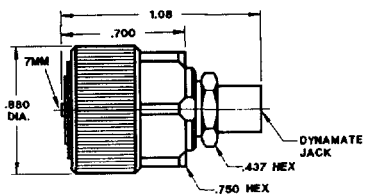

BULKHEAD TYPE
PART NUMBER
1110-2999-6255

PLUG TO SMA JACK

PART NUMBER
1100-2899-6253

JACK TO SMA PLUG

BULKHEAD TYPE
PART NUMBER
1110-2998-6250

PLUG TO SMA PLUG

PART NUMBER
1100-2898-6250

PLUG TO SMA JACK

BULKHEAD TYPE
PART NUMBER
1100-2899-6250

JACK TO 7MM

PART NUMBER
1100-1229-6250

PLUG TO SMA PLUG

BULKHEAD TYPE
PART NUMBER
1110-2898-6276

PLUG TO 7MM

PART NUMBER
1100-1228-6250