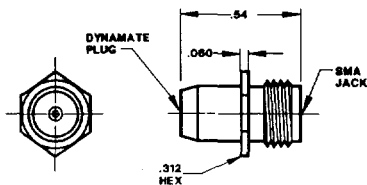

DYNAMATE™ ADAPTERS

JACK TO SMA JACK

PART NUMBER
1100-2999-6255

JACK TO SMA JACK

BULKHEAD TYPE
PART NUMBER
1100-2999-6250

JACK TO SMA PLUG

PART NUMBER
1100-2998-6250

JACK TO SMA JACK

BULKHEAD TYPE
PART NUMBER
1110-2999-6255

PLUG TO SMA JACK

PART NUMBER
1100-2899-6253

JACK TO SMA PLUG

BULKHEAD TYPE
PART NUMBER
1110-2998-6250

PLUG TO SMA PLUG

PART NUMBER
1100-2898-6250

PLUG TO SMA JACK

BULKHEAD TYPE
PART NUMBER
1100-2899-6250

JACK TO 7MM

PART NUMBER
1100-1229-6250

PLUG TO SMA PLUG

BULKHEAD TYPE
PART NUMBER
1110-2898-6276

PLUG TO 7MM

PART NUMBER
1100-1228-6250