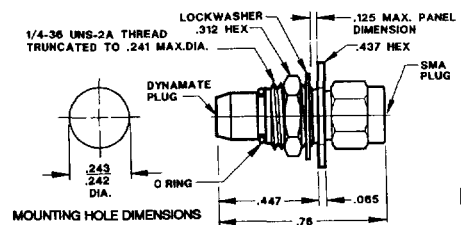

BULKHEAD TYPE
PART NUMBER
1110-2999-6255

PLUG TO SMA JACK

PART NUMBER
1100-2899-6253

JACK TO SMA PLUG

BULKHEAD TYPE
PART NUMBER
1110-2998-6250

PLUG TO SMA PLUG

PART NUMBER
1100-2898-6250

PLUG TO SMA JACK

BULKHEAD TYPE
PART NUMBER
1100-2899-6250

JACK TO 7MM

PART NUMBER
1100-1229-6250

PLUG TO SMA PLUG

BULKHEAD TYPE
PART NUMBER
1110-2898-6276

PLUG TO 7MM

PART NUMBER
1100-1228-6250