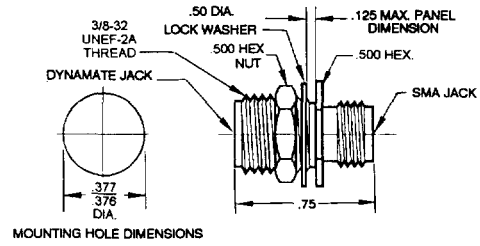

DYNAMATE™ ADAPTERS

JACK TO SMA JACK

PART NUMBER
1100-2999-6255

JACK TO SMA JACK

BULKHEAD TYPE
PART NUMBER
1100-2999-6250

JACK TO SMA PLUG

PART NUMBER
1100-2998-6250

JACK TO SMA JACK

BULKHEAD TYPE
PART NUMBER
1110-2999-6255

PLUG TO SMA JACK

PART NUMBER
1100-2899-6253

JACK TO SMA PLUG

BULKHEAD TYPE
PART NUMBER
1110-2998-6250

PLUG TO SMA PLUG

PART NUMBER
1100-2898-6250

PLUG TO SMA JACK

BULKHEAD TYPE
PART NUMBER
1100-2899-6250

JACK TO 7MM

PART NUMBER
1100-1229-6250

PLUG TO SMA PLUG

BULKHEAD TYPE
PART NUMBER
1110-2898-6276

PLUG TO 7MM

PART NUMBER
1100-1228-6250