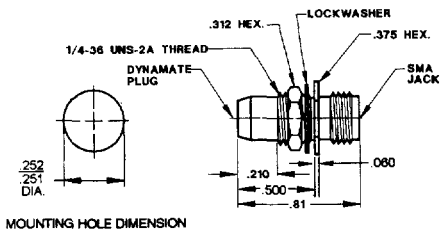

DYNAMATE™ ADAPTERS

JACK TO SMA JACK

PART NUMBER
1100-2999-6255

JACK TO SMA JACK

BULKHEAD TYPE
PART NUMBER
1100-2999-6250

JACK TO SMA PLUG

PART NUMBER
1100-2998-6250

JACK TO SMA JACK

BULKHEAD TYPE
PART NUMBER
1110-2999-6255

PLUG TO SMA JACK

PART NUMBER
1100-2899-6253

JACK TO SMA PLUG

BULKHEAD TYPE
PART NUMBER
1110-2998-6250

PLUG TO SMA PLUG

PART NUMBER
1100-2898-6250

PLUG TO SMA JACK

BULKHEAD TYPE
PART NUMBER
1100-2899-6250

JACK TO 7MM

PART NUMBER
1100-1229-6250

PLUG TO SMA PLUG

BULKHEAD TYPE
PART NUMBER
1110-2898-6276

PLUG TO 7MM

PART NUMBER
1100-1228-6250