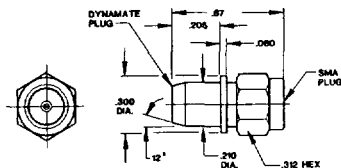

BULKHEAD TYPE
PART NUMBER
1110-2999-6255

PLUG TO SMA JACK

PART NUMBER
1100-2899-6253

JACK TO SMA PLUG

BULKHEAD TYPE
PART NUMBER
1110-2998-6250

PLUG TO SMA PLUG

PART NUMBER
1100-2898-6250

PLUG TO SMA JACK

BULKHEAD TYPE
PART NUMBER
1100-2899-6250

JACK TO 7MM

PART NUMBER
1100-1229-6250

PLUG TO SMA PLUG

BULKHEAD TYPE
PART NUMBER
1110-2898-6276

PLUG TO 7MM

PART NUMBER
1100-1228-6250