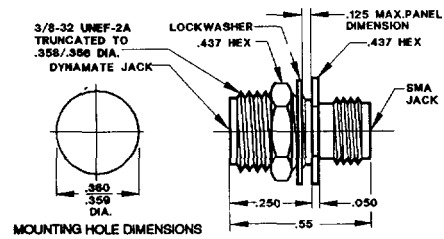

DYNAMATE™ ADAPTERS

JACK TO SMA JACK

PART NUMBER
1100-2999-6255

JACK TO SMA JACK

BULKHEAD TYPE
PART NUMBER
1100-2999-6250

JACK TO SMA PLUG

PART NUMBER
1100-2998-6250

JACK TO SMA JACK

BULKHEAD TYPE
PART NUMBER
1110-2999-6255

PLUG TO SMA JACK

PART NUMBER
1100-2899-6253

JACK TO SMA PLUG

BULKHEAD TYPE
PART NUMBER
1110-2998-6250

PLUG TO SMA PLUG

PART NUMBER
1100-2898-6250

PLUG TO SMA JACK

BULKHEAD TYPE
PART NUMBER
1100-2899-6250

JACK TO 7MM

PART NUMBER
1100-1229-6250

PLUG TO SMA PLUG

BULKHEAD TYPE
PART NUMBER
1110-2898-6276

PLUG TO 7MM

PART NUMBER
1100-1228-6250