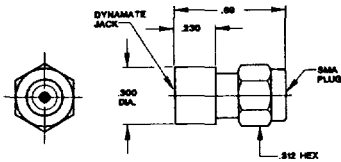

DYNAMATE™ ADAPTERS

JACK TO SMA JACK

PART NUMBER
1100-2999-6255

JACK TO SMA JACK

BULKHEAD TYPE
PART NUMBER
1100-2999-6250

JACK TO SMA PLUG

PART NUMBER
1100-2998-6250

JACK TO SMA JACK

BULKHEAD TYPE
PART NUMBER
1110-2999-6255

PLUG TO SMA JACK

PART NUMBER
1100-2899-6253

JACK TO SMA PLUG

BULKHEAD TYPE
PART NUMBER
1110-2998-6250

PLUG TO SMA PLUG

PART NUMBER
1100-2898-6250

PLUG TO SMA JACK

BULKHEAD TYPE
PART NUMBER
1100-2899-6250

JACK TO 7MM

PART NUMBER
1100-1229-6250

PLUG TO SMA PLUG

BULKHEAD TYPE
PART NUMBER
1110-2898-6276

PLUG TO 7MM

PART NUMBER
1100-1228-6250