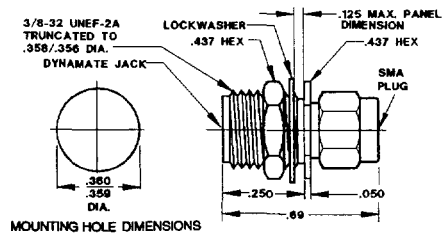

DYNAMATE™ ADAPTERS

JACK TO SMA JACK

PART NUMBER
1100-2999-6255

JACK TO SMA JACK

BULKHEAD TYPE
PART NUMBER
1100-2999-6250

JACK TO SMA PLUG

PART NUMBER
1100-2998-6250

JACK TO SMA JACK

BULKHEAD TYPE
PART NUMBER
1110-2999-6255

PLUG TO SMA JACK

PART NUMBER
1100-2899-6253

JACK TO SMA PLUG

BULKHEAD TYPE
PART NUMBER
1110-2998-6250

PLUG TO SMA PLUG

PART NUMBER
1100-2898-6250

PLUG TO SMA JACK

BULKHEAD TYPE
PART NUMBER
1100-2899-6250

JACK TO 7MM

PART NUMBER
1100-1229-6250

PLUG TO SMA PLUG

BULKHEAD TYPE
PART NUMBER
1110-2898-6276

PLUG TO 7MM

PART NUMBER
1100-1228-6250