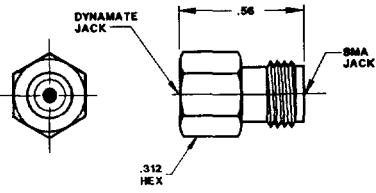

DYNAMATE™ ADAPTERS

JACK TO SMA JACK

PART NUMBER
1100-2999-6255

JACK TO SMA JACK

BULKHEAD TYPE
PART NUMBER
1100-2999-6250

JACK TO SMA PLUG

PART NUMBER
1100-2998-6250

JACK TO SMA JACK

BULKHEAD TYPE
PART NUMBER
1110-2999-6255

PLUG TO SMA JACK

PART NUMBER
1100-2899-6253

JACK TO SMA PLUG

BULKHEAD TYPE
PART NUMBER
1110-2998-6250

PLUG TO SMA PLUG

PART NUMBER
1100-2898-6250

PLUG TO SMA JACK

BULKHEAD TYPE
PART NUMBER
1100-2899-6250

JACK TO 7MM

PART NUMBER
1100-1229-6250

PLUG TO SMA PLUG

BULKHEAD TYPE
PART NUMBER
1110-2898-6276

PLUG TO 7MM

PART NUMBER
1100-1228-6250