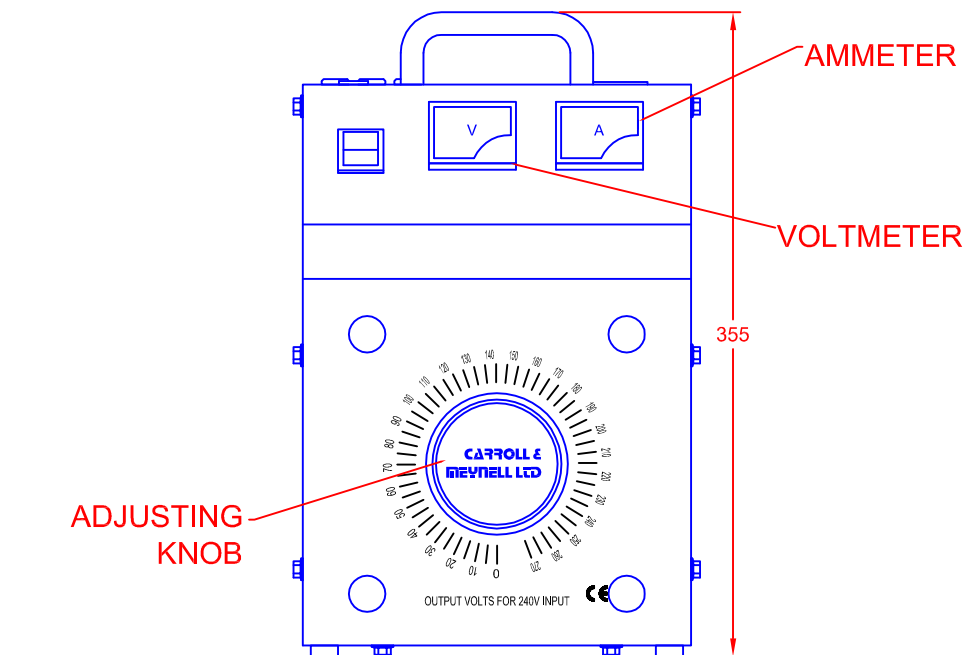

TOLERANCES (UNLESS SPECIFIED)	
0-10mm	±0.2mm
10.1-50mm	±0.5mm
50.1-250mm	±1.0mm
>250mm	±2.0mm

**CARRYVOLT PORTABLE VARIABLE TRANSFORMER**

**MODEL:** CMCTV10  
**INPUT:** 230-240V  
**OUTPUT:** 0-112% OF INPUT  
**RATING:** 5A MAXIMUM  
**FUSE:** 5A  
**VOLTMETER:** 0-300V  
**AMMETER:** 0-5A  
**INPUT LEAD:** 2m 15A 3-CORE CABLE WITH  
 BS1363 13A UK DOMESTIC PLUG  
**SOCKETS:** BS1363 13A UK DOMESTIC SOCKET  
 IEC60320 10A APPLIANCE SOCKET  
 4mm DIAMETER ROUND TEST SOCKETS

REV	
4	
3	
2	
1	

**CARROLL & MEYNELL**  
 TRANSFORMERS LIMITED  
 TEL: 01642 617406 FAX: 01642 614178  
 enquiries@carroll-meynell.com

TITLE	CARRYVOLT CMCTV5
ALL DIMENSIONS IN mm	

DRAWN	PROJECTION	DATE	SCALE
GB		15/02/08	NTS
DRAW No	REV	PAGE	
5087	0	1/1	