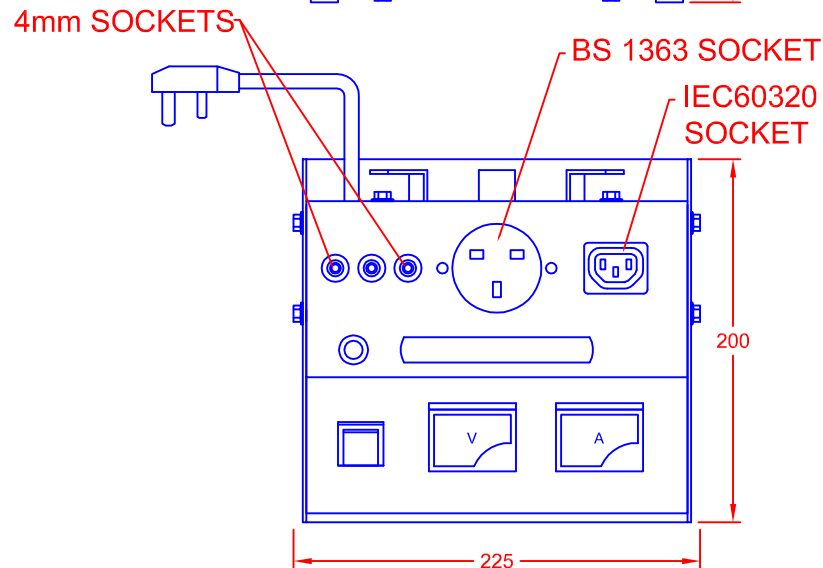

TOLERANCES (UNLESS SPECIFIED)	
0-10mm	±0.2mm
10.1-50mm	±0.5mm
50.1-250mm	±1.0mm
>250mm	±2.0mm

**CARRYVOLT PORTABLE VARIABLE TRANSFORMER**

**MODEL:** CMCTV10  
**INPUT:** 230-240V  
**OUTPUT:** 0-112% OF INPUT  
**RATING:** 5A MAXIMUM  
**FUSE:** 5A  
**VOLTMETER:** 0-300V  
**AMMETER:** 0-5A  
**INPUT LEAD:** 2m 15A 3-CORE CABLE WITH  
 BS1363 13A UK DOMESTIC PLUG  
**SOCKETS:** BS1363 13A UK DOMESTIC SOCKET  
 IEC60320 10A APPLIANCE SOCKET  
 4mm DIAMETER ROUND TEST SOCKETS

REV	
4	
3	
2	
1	

**CARROLL & MEYNELL**  
 TRANSFORMERS LIMITED  
 TEL: 01642 617406 FAX: 01642 614178  
 enquiries@carroll-meynell.com

TITLE	CARRYVOLT CMCTV5
ALL DIMENSIONS IN mm	

DRAWN	PROJECTION	DATE	SCALE
GB		15/02/08	NTS
DRAW No	REV	PAGE	
5087	0	1/1	