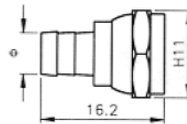

2770 SERIES.

PLUG CRIMP

| Part Number | Ω | Cable |
|-------------------|----|-------|
| 2770-01501 | 50 | RG-58 |

PLUG CRIMP (RG.213)

| Part Number | Ω | Cable |
|-------------------|----|--------|
| 2770-65502 | 50 | RG-213 |

PLUG TWIST ON

| Part Number | Ω | Cable |
|-------------------|----|-------|
| 2770-01521 | 50 | RG-58 |
| 2770-02721 | 75 | RG-59 |

PLUG TWIST ON

| Part Number | Ω | Cable |
|-------------------|----|-------|
| 2770-01522 | 50 | RG-58 |
| 2770-02722 | 75 | RG-59 |

F CONNECTORS

2770 SERIES.

PLUG QUICK TWIST ON

| Part Number | Ω | CABLE |
|-------------------|----|-------|
| 2770-01523 | 50 | RG-58 |

JACK PC MOUNT RIGHT ANGLE

| Part Number | Ω |
|-------------------|----|
| 2770-50576 | 50 |
| 2770-50776 | 75 |

RECOMMENDED HOLE PATTERN

PLUG ATTACHED CRIMP

| Part Number | Ω | Cable |
|-------------------|----------|--------|
| 2770-55503 | 50 | RG-213 |