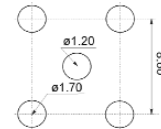

PLUG TWIST ON

| Part Number | Ω | Cable |
|-------------------|----|-------|
| 2770-01521 | 50 | RG-58 |
| 2770-02721 | 75 | RG-59 |

PLUG TWIST ON

| Part Number | Ω | Cable |
|-------------------|----|-------|
| 2770-01522 | 50 | RG-58 |
| 2770-02722 | 75 | RG-59 |

F CONNECTORS

2770 SERIES.

PLUG QUICK TWIST ON

| Part Number | Ω | CABLE |
|-------------------|----|-------|
| 2770-01523 | 50 | RG-58 |

JACK PC MOUNT RIGHT ANGLE

| Part Number | Ω |
|-------------------|----|
| 2770-50576 | 50 |
| 2770-50776 | 75 |

RECOMMENDED HOLE PATTERN

JACK BULKHEAD RECEPTACLE

| Part Number | Ω |
|-------------------|----|
| 2770-51556 | 50 |
| 2770-51756 | 75 |

RECOMMENDED PANEL CUTOUT

JACK BULKHEAD RECEPTACLE

| Part Number | Ω | CABLE |
|-------------------|----|-------|
| 2770-51557 | 50 | RG-58 |