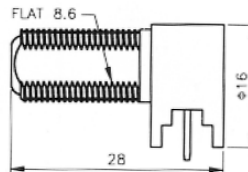

PLUG TWIST ON

| Part Number | Ω | Cable |
|-------------------|----|-------|
| 2770-01521 | 50 | RG-58 |
| 2770-02721 | 75 | RG-59 |

PLUG TWIST ON

| Part Number | Ω | Cable |
|-------------------|----|-------|
| 2770-01522 | 50 | RG-58 |
| 2770-02722 | 75 | RG-59 |

F CONNECTORS

2770 SERIES.

PLUG QUICK TWIST ON

| Part Number | Ω | CABLE |
|-------------------|----|-------|
| 2770-01523 | 50 | RG-58 |

JACK PC MOUNT RIGHT ANGLE

| Part Number | Ω |
|-------------------|----|
| 2770-50576 | 50 |
| 2770-50776 | 75 |

RECOMMENDED HOLE PATTERN

JACK BULKHEAD RECEPTACLE

| Part Number | Ω |
|-------------------|----|
| 2770-51556 | 50 |
| 2770-51756 | 75 |

RECOMMENDED PANEL CUTOUT

JACK BULKHEAD RECEPTACLE

| Part Number | Ω | CABLE |
|-------------------|----|-------|
| 2770-51557 | 50 | RG-58 |

RECOMMENDED HOLE PATTERN

PLUG ATTACHED CRIMP

| Part Number | Ω | Cable |
|-------------------|----------|--------|
| 2770-55503 | 50 | RG-213 |