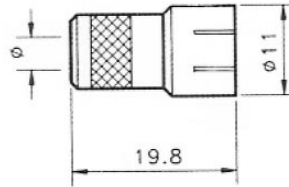

PLUG TWIST ON

| Part Number | Ω | Cable |
|-------------------|----|-------|
| 2770-01521 | 50 | RG-58 |
| 2770-02721 | 75 | RG-59 |

PLUG TWIST ON

| Part Number | Ω | Cable |
|-------------------|----|-------|
| 2770-01522 | 50 | RG-58 |
| 2770-02722 | 75 | RG-59 |

F CONNECTORS

2770 SERIES.

PLUG QUICK TWIST ON

| Part Number | Ω | CABLE |
|-------------------|----|-------|
| 2770-01523 | 50 | RG-58 |

JACK PC MOUNT RIGHT ANGLE

| Part Number | Ω |
|-------------------|----|
| 2770-50576 | 50 |
| 2770-50776 | 75 |