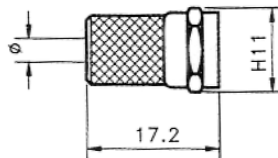

2770 SERIES.

PLUG CRIMP

| Part Number | Ω | Cable |
|-------------------|----|-------|
| 2770-01501 | 50 | RG-58 |

PLUG CRIMP (RG.213)

| Part Number | Ω | Cable |
|-------------------|----|--------|
| 2770-65502 | 50 | RG-213 |

PLUG TWIST ON

| Part Number | Ω | Cable |
|-------------------|----|-------|
| 2770-01521 | 50 | RG-58 |
| 2770-02721 | 75 | RG-59 |

PLUG TWIST ON

| Part Number | Ω | Cable |
|-------------------|----|-------|
| 2770-01522 | 50 | RG-58 |
| 2770-02722 | 75 | RG-59 |

F CONNECTORS

2770 SERIES.

PLUG QUICK TWIST ON

| Part Number | Ω | CABLE |
|-------------------|----|-------|
| 2770-01523 | 50 | RG-58 |

JACK PC MOUNT RIGHT ANGLE

| Part Number | Ω |
|-------------------|----|
| 2770-50576 | 50 |
| 2770-50776 | 75 |

RECOMMENDED HOLE PATTERN

PLUG ATTACHED CRIMP

| Part Number | Ω | Cable |
|-------------------|----------|--------|
| 2770-55503 | 50 | RG-213 |