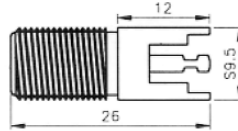

F CONNECTORS

2770 SERIES.

PLUG QUICK TWIST ON

| Part Number | Ω | CABLE |
|-------------------|----|-------|
| 2770-01523 | 50 | RG-58 |

JACK PC MOUNT RIGHT ANGLE

| Part Number | Ω |
|-------------------|----|
| 2770-50576 | 50 |
| 2770-50776 | 75 |

RECOMMENDED HOLE PATTERN

JACK BULKHEAD RECEPTACLE

| Part Number | Ω |
|-------------------|----|
| 2770-51556 | 50 |
| 2770-51756 | 75 |

RECOMMENDED PANEL CUTOUT

JACK BULKHEAD RECEPTACLE

| Part Number | Ω | CABLE |
|-------------------|----|-------|
| 2770-51557 | 50 | RG-58 |

RECOMMENDED PANEL CUTOUT

JACK PC MOUNT

| Part Number | Ω |
|-------------------|----|
| 2770-50557 | 50 |
| 2770-50757 | 75 |

RECOMMENDED HOLE PATTERN

F CONNECTORS

2770 SERIES.

JACK PC MOUNT

| P/Number | Ω |
|-------------------|----------|
| 2770-50578 | 50 |
| 2770-50778 | 75 |

RECOMMENDED HOLE PATTERN

PLUG ATTACHED CRIMP

| Part Number | Ω | Cable |
|-------------------|----------|--------|
| 2770-55503 | 50 | RG-213 |