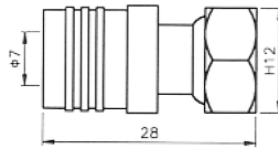

F CONNECTORS

2770 SERIES.

PLUG QUICK TWIST ON

| Part Number | Ω | CABLE |
|-------------------|----|-------|
| 2770-01523 | 50 | RG-58 |

JACK PC MOUNT RIGHT ANGLE

| Part Number | Ω |
|-------------------|----|
| 2770-50576 | 50 |
| 2770-50776 | 75 |

RECOMMENDED HOLE PATTERN

JACK BULKHEAD RECEPTACLE

| Part Number | Ω |
|-------------------|----|
| 2770-51556 | 50 |
| 2770-51756 | 75 |

RECOMMENDED PANEL CUTOUT

JACK BULKHEAD RECEPTACLE

| Part Number | Ω | CABLE |
|-------------------|----|-------|
| 2770-51557 | 50 | RG-58 |

RECOMMENDED PANEL CUTOUT

JACK PC MOUNT

| Part Number | Ω |
|-------------------|----|
| 2770-50557 | 50 |
| 2770-50757 | 75 |

RECOMMENDED HOLE PATTERN

F CONNECTORS

2770 SERIES.

JACK PC MOUNT

| P/Number | Ω |
|-------------------|----------|
| 2770-50578 | 50 |
| 2770-50778 | 75 |

RECOMMENDED HOLE PATTERN

PLUG ATTACHED CRIMP

| Part Number | Ω | Cable |
|-------------------|----------|--------|
| 2770-55503 | 50 | RG-213 |