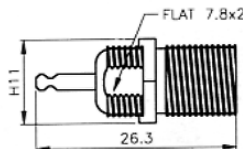

PLUG TWIST ON

| Part Number | Ω | Cable |
|-------------------|----|-------|
| 2770-01521 | 50 | RG-58 |
| 2770-02721 | 75 | RG-59 |

PLUG TWIST ON

| Part Number | Ω | Cable |
|-------------------|----|-------|
| 2770-01522 | 50 | RG-58 |
| 2770-02722 | 75 | RG-59 |

F CONNECTORS

2770 SERIES.

PLUG QUICK TWIST ON

| Part Number | Ω | CABLE |
|-------------------|----|-------|
| 2770-01523 | 50 | RG-58 |

JACK PC MOUNT RIGHT ANGLE

| Part Number | Ω |
|-------------------|----|
| 2770-50576 | 50 |
| 2770-50776 | 75 |

RECOMMENDED HOLE PATTERN

JACK BULKHEAD RECEPTACLE

| Part Number | Ω |
|-------------------|----|
| 2770-51556 | 50 |
| 2770-51756 | 75 |

RECOMMENDED PANEL CUTOUT

JACK BULKHEAD RECEPTACLE

| Part Number | Ω | CABLE |
|-------------------|----|-------|
| 2770-51557 | 50 | RG-58 |

RECOMMENDED HOLE PATTERN

PLUG ATTACHED CRIMP

| Part Number | Ω | Cable |
|-------------------|----------|--------|
| 2770-55503 | 50 | RG-213 |