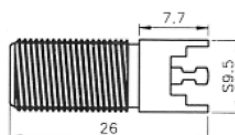

PLUG TWIST ON

| Part Number | Ω | Cable |
|-------------------|----|-------|
| 2770-01521 | 50 | RG-58 |
| 2770-02721 | 75 | RG-59 |

PLUG TWIST ON

| Part Number | Ω | Cable |
|-------------------|----|-------|
| 2770-01522 | 50 | RG-58 |
| 2770-02722 | 75 | RG-59 |

F CONNECTORS

2770 SERIES.

PLUG QUICK TWIST ON

| Part Number | Ω | CABLE |
|-------------------|----|-------|
| 2770-01523 | 50 | RG-58 |

JACK PC MOUNT RIGHT ANGLE

| Part Number | Ω |
|-------------------|----|
| 2770-50576 | 50 |
| 2770-50776 | 75 |

RECOMMENDED HOLE PATTERN

JACK BULKHEAD RECEPTACLE

| Part Number | Ω |
|-------------------|----|
| 2770-51556 | 50 |
| 2770-51756 | 75 |

RECOMMENDED PANEL CUTOUT

JACK BULKHEAD RECEPTACLE

| Part Number | Ω | CABLE |
|-------------------|----|-------|
| 2770-51557 | 50 | RG-58 |

RECOMMENDED PANEL CUTOUT

JACK PC MOUNT

| Part Number | Ω |
|-------------------|----|
| 2770-50557 | 50 |
| 2770-50757 | 75 |

RECOMMENDED HOLE PATTERN

F CONNECTORS

2770 SERIES.

JACK PC MOUNT

| P/Number | Ω |
|-------------------|----------|
| 2770-50578 | 50 |
| 2770-50778 | 75 |