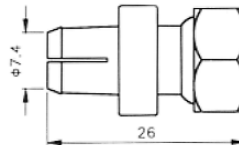

2770 SERIES.

PLUG CRIMP

| Part Number | Ω | Cable |
|-------------------|----|-------|
| 2770-01501 | 50 | RG-58 |

PLUG CRIMP (RG.213)

| Part Number | Ω | Cable |
|-------------------|----|--------|
| 2770-65502 | 50 | RG-213 |

PLUG TWIST ON

| Part Number | Ω | Cable |
|-------------------|----|-------|
| 2770-01521 | 50 | RG-58 |
| 2770-02721 | 75 | RG-59 |

PLUG TWIST ON

| Part Number | Ω | Cable |
|-------------------|----|-------|
| 2770-01522 | 50 | RG-58 |
| 2770-02722 | 75 | RG-59 |

F CONNECTORS

2770 SERIES.

PLUG QUICK TWIST ON

| Part Number | Ω | CABLE |
|-------------------|----|-------|
| 2770-01523 | 50 | RG-58 |

JACK PC MOUNT RIGHT ANGLE

| Part Number | Ω |
|-------------------|----|
| 2770-50576 | 50 |
| 2770-50776 | 75 |