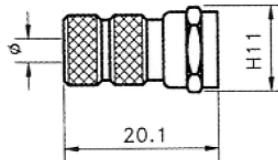

2770 SERIES.

PLUG CRIMP

| Part Number | Ω | Cable |
|-------------------|----|-------|
| 2770-01501 | 50 | RG-58 |

PLUG CRIMP (RG.213)

| Part Number | Ω | Cable |
|-------------------|----|--------|
| 2770-65502 | 50 | RG-213 |

PLUG TWIST ON

| Part Number | Ω | Cable |
|-------------------|----|-------|
| 2770-01521 | 50 | RG-58 |
| 2770-02721 | 75 | RG-59 |

PLUG TWIST ON

| Part Number | Ω | Cable |
|-------------------|----|-------|
| 2770-01522 | 50 | RG-58 |
| 2770-02722 | 75 | RG-59 |

F CONNECTORS

2770 SERIES.

PLUG QUICK TWIST ON

| Part Number | Ω | CABLE |
|-------------------|----|-------|
| 2770-01523 | 50 | RG-58 |

JACK PC MOUNT RIGHT ANGLE

| Part Number | Ω |
|-------------------|----|
| 2770-50576 | 50 |
| 2770-50776 | 75 |

RECOMMENDED HOLE PATTERN

PLUG ATTACHED CRIMP

| Part Number | Ω | Cable |
|-------------------|----------|--------|
| 2770-55503 | 50 | RG-213 |