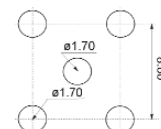

RECOMMENDED HOLE PATTERN

JACK BULKHEAD RECEPTACLE

| Part Number | Ω |
|-------------------|----|
| 2770-51556 | 50 |
| 2770-51756 | 75 |

RECOMMENDED PANEL CUTOUT

JACK BULKHEAD RECEPTACLE

| Part Number | Ω | CABLE |
|-------------------|----|-------|
| 2770-51557 | 50 | RG-58 |

RECOMMENDED PANEL CUTOUT

JACK PC MOUNT

| Part Number | Ω |
|-------------------|----|
| 2770-50557 | 50 |
| 2770-50757 | 75 |

RECOMMENDED HOLE PATTERN

F CONNECTORS

2770 SERIES.

JACK PC MOUNT

| P/Number | Ω |
|-------------------|----------|
| 2770-50578 | 50 |
| 2770-50778 | 75 |

RECOMMENDED HOLE PATTERN

PLUG ATTACHED CRIMP

| Part Number | Ω | Cable |
|-------------------|----------|--------|
| 2770-55503 | 50 | RG-213 |