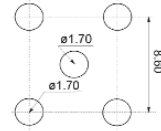

RECOMMENDED HOLE PATTERN

JACK BULKHEAD RECEPTACLE

| Part Number | Ω |
|-------------------|----|
| 2770-51556 | 50 |
| 2770-51756 | 75 |

RECOMMENDED PANEL CUTOUT

JACK BULKHEAD RECEPTACLE

| Part Number | Ω | CABLE |
|-------------------|----|-------|
| 2770-51557 | 50 | RG-58 |

RECOMMENDED PANEL CUTOUT

JACK PC MOUNT

| Part Number | Ω |
|-------------------|----|
| 2770-50557 | 50 |
| 2770-50757 | 75 |

RECOMMENDED HOLE PATTERN

F CONNECTORS

2770 SERIES.

JACK PC MOUNT

| P/Number | Ω |
|-------------------|----------|
| 2770-50578 | 50 |
| 2770-50778 | 75 |

RECOMMENDED HOLE PATTERN

PLUG ATTACHED CRIMP

| Part Number | Ω | Cable |
|-------------------|----------|--------|
| 2770-55503 | 50 | RG-213 |