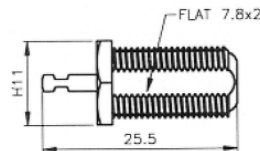

PLUG TWIST ON

| Part Number | Ω | Cable |
|-------------------|----|-------|
| 2770-01521 | 50 | RG-58 |
| 2770-02721 | 75 | RG-59 |

PLUG TWIST ON

| Part Number | Ω | Cable |
|-------------------|----|-------|
| 2770-01522 | 50 | RG-58 |
| 2770-02722 | 75 | RG-59 |

F CONNECTORS

2770 SERIES.

PLUG QUICK TWIST ON

| Part Number | Ω | CABLE |
|-------------------|----|-------|
| 2770-01523 | 50 | RG-58 |

JACK PC MOUNT RIGHT ANGLE

| Part Number | Ω |
|-------------------|----|
| 2770-50576 | 50 |
| 2770-50776 | 75 |

RECOMMENDED HOLE PATTERN

JACK BULKHEAD RECEPTACLE

| Part Number | Ω |
|-------------------|----|
| 2770-51556 | 50 |
| 2770-51756 | 75 |

RECOMMENDED PANEL CUTOUT

JACK BULKHEAD RECEPTACLE

| Part Number | Ω | CABLE |
|-------------------|----|-------|
| 2770-51557 | 50 | RG-58 |

RECOMMENDED HOLE PATTERN

PLUG ATTACHED CRIMP

| Part Number | Ω | Cable |
|-------------------|----------|--------|
| 2770-55503 | 50 | RG-213 |