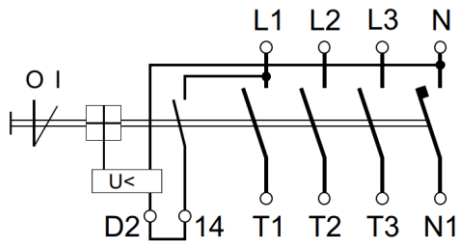

Main switch for mounting into distributors

- with switchable „N“ terminal
- with undervoltage release
- handle black
- lockable with one padlock
- cross sections:
 - single resp. multi strand 1,5-16mm² fine wire with core end bush 2,5-16mm²

Art./Ref.-No: 318532

Typ/Type: S3N 021-V-BS-SM

Schaltfunktion / Switching function:

Technische Daten / Technical data:

permanent rated current I _u :	40A
switching capacity AC-3 bei 400V 3~:	18,5kW
switching capacity AC-23A/B bei 400V 3~:	22kW
switching angle:	90°
undervoltage coil:U _a	230V/50Hz

Abmessungen / Dimensions: