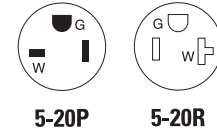

#### Product description

2-pole, 3-wire grounding  
20A, 125V/AC  
NEMA 5-20

14W33

1533

5366NCR

#### Plugs & connectors

Rating A	V/AC	NEMA	Description	Cord diameter	Color	Plug catalog no.	Connector catalog no.		
20	125	5-20	Watertight	0.30-0.65" (7.6-16.5mm)	Y	□ 14W33*	□ 15W33*	•	•
			Watertight	0.30-0.65" (7.6-16.5mm)	BK	□ 14W33BK*	□ 15W33BK*	•	•
			Severe duty	0.38-1.00" (19.1-25.4mm)	Y & BK	□ 1433*	□ 1533*	•	•
			Auto grip corrosion resistant	0.33-0.66" (6.4-16.7mm)	Y	□ 5366NCR	□ 5369NCR	•	•