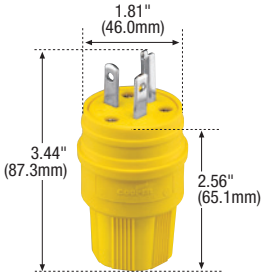

#### Product description

2-pole, 3-wire grounding  
20A, 125V/AC  
NEMA 5-20

14W33

1533

5366NCR

#### Plugs & connectors

Rating A	V/AC	NEMA	Description	Cord diameter	Color	Plug catalog no.	Connector catalog no.		
20	125	5-20	Watertight	0.30-0.65" (7.6-16.5mm)	Y	□ 14W33*	□ 15W33*	•	•
			Watertight	0.30-0.65" (7.6-16.5mm)	BK	□ 14W33BK*	□ 15W33BK*	•	•
			Severe duty	0.38-1.00" (19.1-25.4mm)	Y & BK	□ 1433*	□ 1533*	•	•
			Auto grip corrosion resistant	0.33-0.66" (6.4-16.7mm)	Y	□ 5366NCR	□ 5369NCR	•	•