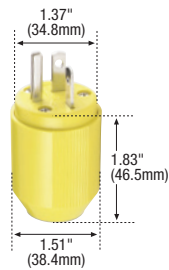

#### Product description

2-pole, 3-wire grounding  
20A, 125V/AC  
NEMA 5-20

14W33

1533

5366NCR

#### Plugs & connectors

Rating A	V/AC	NEMA	Description	Cord diameter	Color	Plug catalog no.	Connector catalog no.		
20	125	5-20	Watertight	0.30-0.65" (7.6-16.5mm)	Y	□ 14W33*	□ 15W33*	•	•
			Watertight	0.30-0.65" (7.6-16.5mm)	BK	□ 14W33BK*	□ 15W33BK*	•	•
			Severe duty	0.38-1.00" (19.1-25.4mm)	Y & BK	□ 1433*	□ 1533*	•	•
			Auto grip corrosion resistant	0.33-0.66" (6.4-16.7mm)	Y	□ 5366NCR	□ 5369NCR	•	•