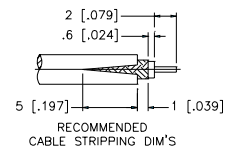

## CLAMP TERMINATIONS FOR FLEXIBLE CABLE

For Cable Group Legend, see page 54

### STRAIGHT CABLE PLUG

| P.N.                  | Cable Group | Finish | Insulation | Impedance | Crimp Tool |
|-----------------------|-------------|--------|------------|-----------|------------|
| <b>SMB CONNECTORS</b> |             |        |            |           |            |
| 142116                | 05          | Nickel | Teflon     | 50        | N/A        |
| 142117                | 06          | Nickel | Teflon     | 75        | N/A        |
| 142118                | 05          | Gold   | Teflon     | 50        | N/A        |
| 142119                | 06          | Gold   | Teflon     | 75        | N/A        |

### STRAIGHT CABLE JACK

| P.N.                  | Cable Group | Finish | Insulation | Impedance | Crimp Tool |
|-----------------------|-------------|--------|------------|-----------|------------|
| <b>SMB CONNECTORS</b> |             |        |            |           |            |
| 142120                | 05          | Nickel | Teflon     | 50        | N/A        |
| 142121                | 06          | Nickel | Teflon     | 75        | N/A        |
| 142122                | 05          | Gold   | Teflon     | 50        | N/A        |
| 142123                | 06          | Gold   | Teflon     | 75        | N/A        |

### RIGHT ANGLE CABLE PLUG

| P.N.                  | Cable Group | Finish | Insulation | Impedance | Crimp Tool |
|-----------------------|-------------|--------|------------|-----------|------------|
| <b>SMB CONNECTORS</b> |             |        |            |           |            |
| 142128                | 05          | Nickel | Teflon     | 50        | N/A        |
| 142129                | 06          | Nickel | Teflon     | 75        | N/A        |
| 142130                | 05          | Gold   | Teflon     | 50        | N/A        |
| 142131                | 06          | Gold   | Teflon     | 75        | N/A        |