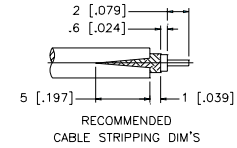

## CLAMP TERMINATIONS FOR FLEXIBLE CABLE

For Cable Group Legend, see page 54

### STRAIGHT CABLE PLUG

| P.N.                  | Cable Group | Finish | Insulation | Impedance | Crimp Tool |
|-----------------------|-------------|--------|------------|-----------|------------|
| <b>SMB CONNECTORS</b> |             |        |            |           |            |
| 142116                | 05          | Nickel | Teflon     | 50        | N/A        |
| 142117                | 06          | Nickel | Teflon     | 75        | N/A        |
| 142118                | 05          | Gold   | Teflon     | 50        | N/A        |
| 142119                | 06          | Gold   | Teflon     | 75        | N/A        |

### STRAIGHT CABLE JACK

| P.N.                  | Cable Group | Finish | Insulation | Impedance | Crimp Tool |
|-----------------------|-------------|--------|------------|-----------|------------|
| <b>SMB CONNECTORS</b> |             |        |            |           |            |
| 142120                | 05          | Nickel | Teflon     | 50        | N/A        |
| 142121                | 06          | Nickel | Teflon     | 75        | N/A        |
| 142122                | 05          | Gold   | Teflon     | 50        | N/A        |
| 142123                | 06          | Gold   | Teflon     | 75        | N/A        |