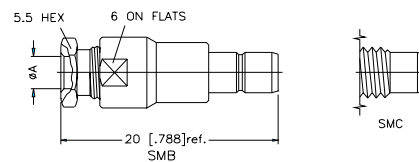

### STRAIGHT CABLE PLUG

| P.N.                  | Cable Group | Finish | Insulation | Impedance | Crimp Tool |
|-----------------------|-------------|--------|------------|-----------|------------|
| <b>SMB CONNECTORS</b> |             |        |            |           |            |
| 142116                | 05          | Nickel | Teflon     | 50        | N/A        |
| 142117                | 06          | Nickel | Teflon     | 75        | N/A        |
| 142118                | 05          | Gold   | Teflon     | 50        | N/A        |
| 142119                | 06          | Gold   | Teflon     | 75        | N/A        |

### STRAIGHT CABLE JACK

| P.N.                  | Cable Group | Finish | Insulation | Impedance | Crimp Tool |
|-----------------------|-------------|--------|------------|-----------|------------|
| <b>SMB CONNECTORS</b> |             |        |            |           |            |
| 142120                | 05          | Nickel | Teflon     | 50        | N/A        |
| 142121                | 06          | Nickel | Teflon     | 75        | N/A        |
| 142122                | 05          | Gold   | Teflon     | 50        | N/A        |
| 142123                | 06          | Gold   | Teflon     | 75        | N/A        |