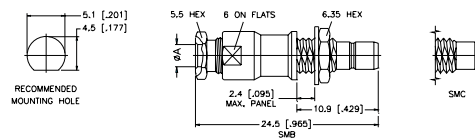

BULKHEAD FEEDTHROUGH CABLE JACK

P.N.	Cable Group	Finish	Insulation	Impedance	Crimp Tool
SMB CONNECTORS					
142124	05	Nickel	Teflon	50	N/A
142125	06	Nickel	Teflon	75	N/A
142126	05	Gold	Teflon	50	N/A
142127	06	Gold	Teflon	75	N/A