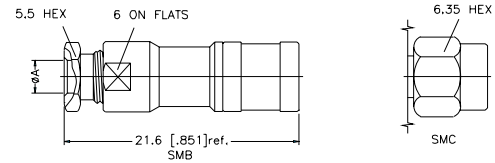

### STRAIGHT CABLE PLUG

| P.N.                  | Cable Group | Finish | Insulation | Impedance | Crimp Tool |
|-----------------------|-------------|--------|------------|-----------|------------|
| <b>SMB CONNECTORS</b> |             |        |            |           |            |
| 142116                | 05          | Nickel | Teflon     | 50        | N/A        |
| 142117                | 06          | Nickel | Teflon     | 75        | N/A        |
| 142118                | 05          | Gold   | Teflon     | 50        | N/A        |
| 142119                | 06          | Gold   | Teflon     | 75        | N/A        |